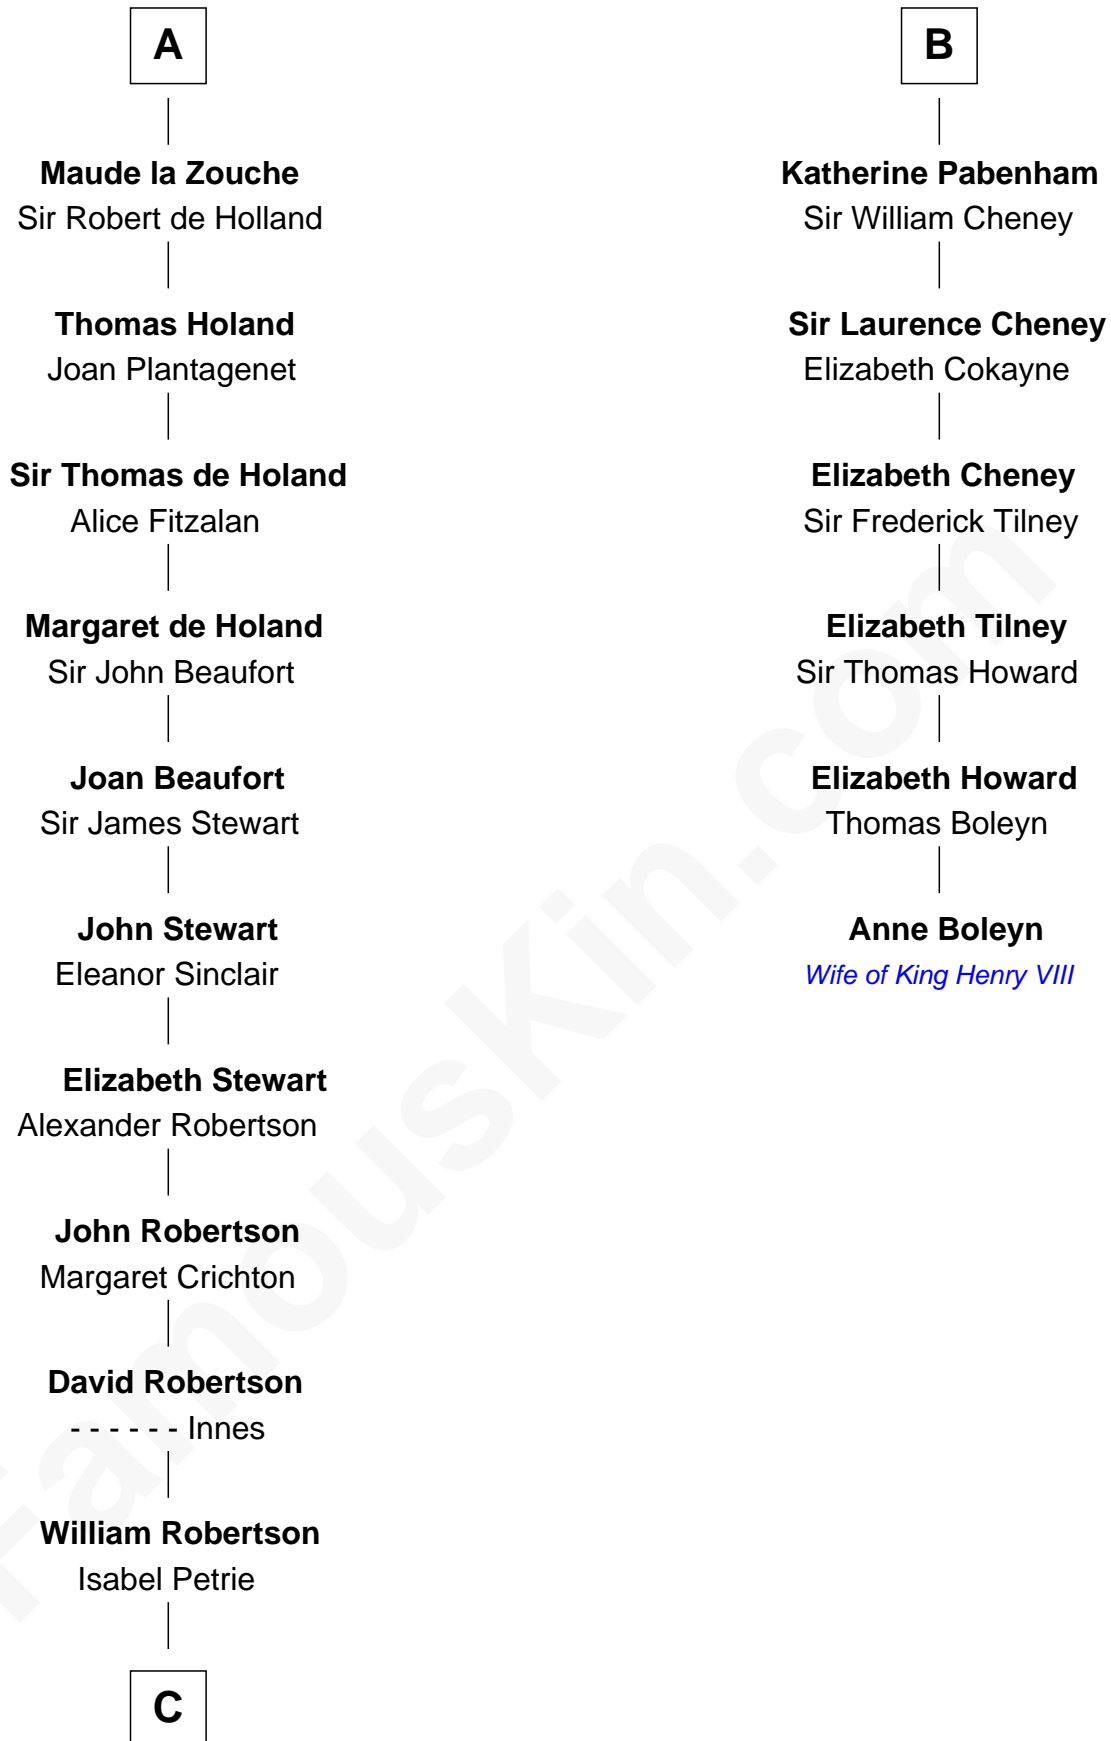

FamousKin.com

Relationship Chart of

Patrick Henry

1st and 6th Governor of Virginia

12th cousin 8 times removed of

Anne Boleyn

2nd Wife of King Henry VIII

William I de Lancaster

Gundred de Warenne

C

—
William Robertson

Margaret Mitchell

—
Jean Robertson

Alexander Henry

—
John Henry

Mrs. Sarah Winston Syme