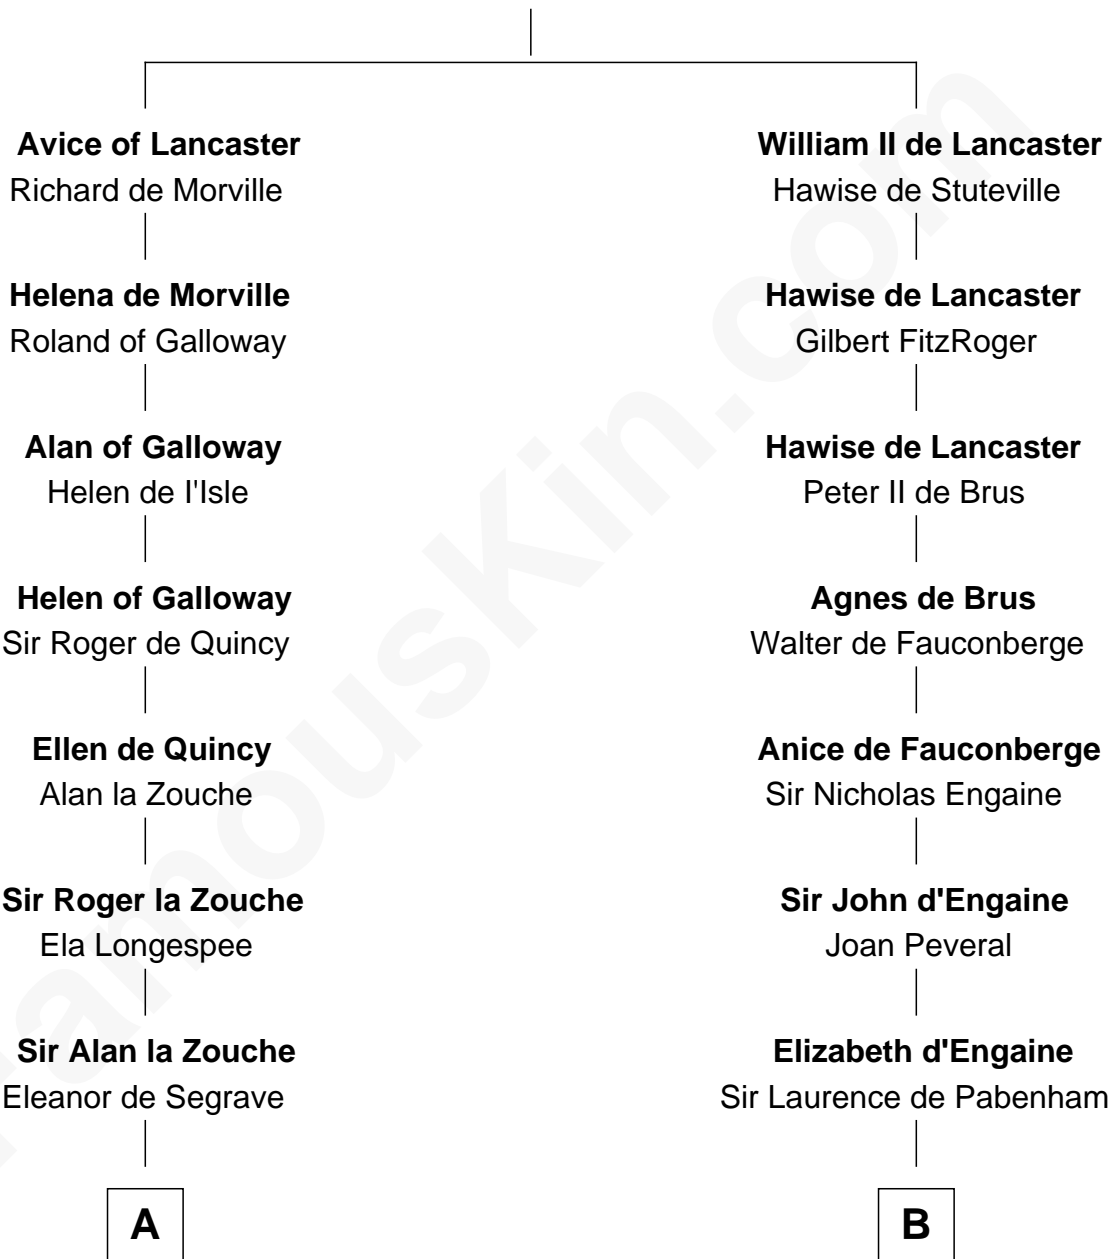

FamousKin.com

Relationship Chart of

Patrick Henry

1st and 6th Governor of Virginia

12th cousin 8 times removed of

Anne Boleyn

2nd Wife of King Henry VIII

William I de Lancaster

Gundred de Warenne

C

—
William Robertson

Margaret Mitchell

—
Jean Robertson

Alexander Henry

—
John Henry

Mrs. Sarah Winston Syme

—
Patrick Henry

1st & 6th Gov. of Virginia

FamousKin.com