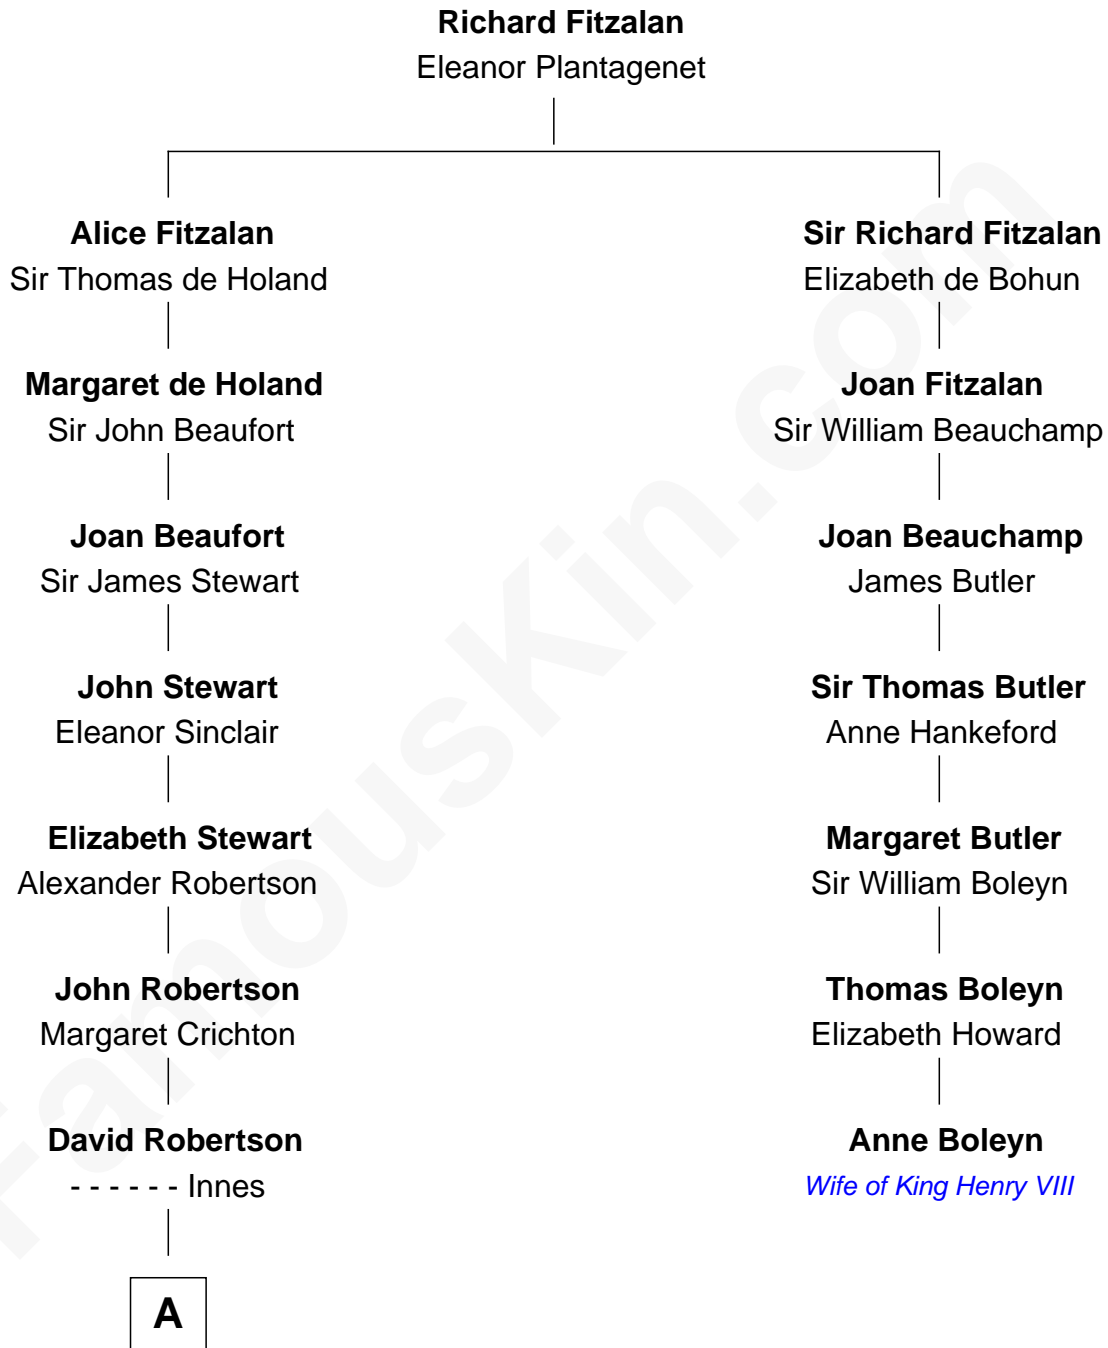

FamousKin.com Relationship Chart of

Patrick Henry

1st and 6th Governor of Virginia

6th cousin 5 times removed of

Anne Boleyn

2nd Wife of King Henry VIII

A

—
William Robertson

Isabel Petrie

—
William Robertson

Margaret Mitchell

—
Jean Robertson

Alexander Henry

—
John Henry

Mrs. Sarah Winston Syme

—
Patrick Henry

1st & 6th Gov. of Virginia