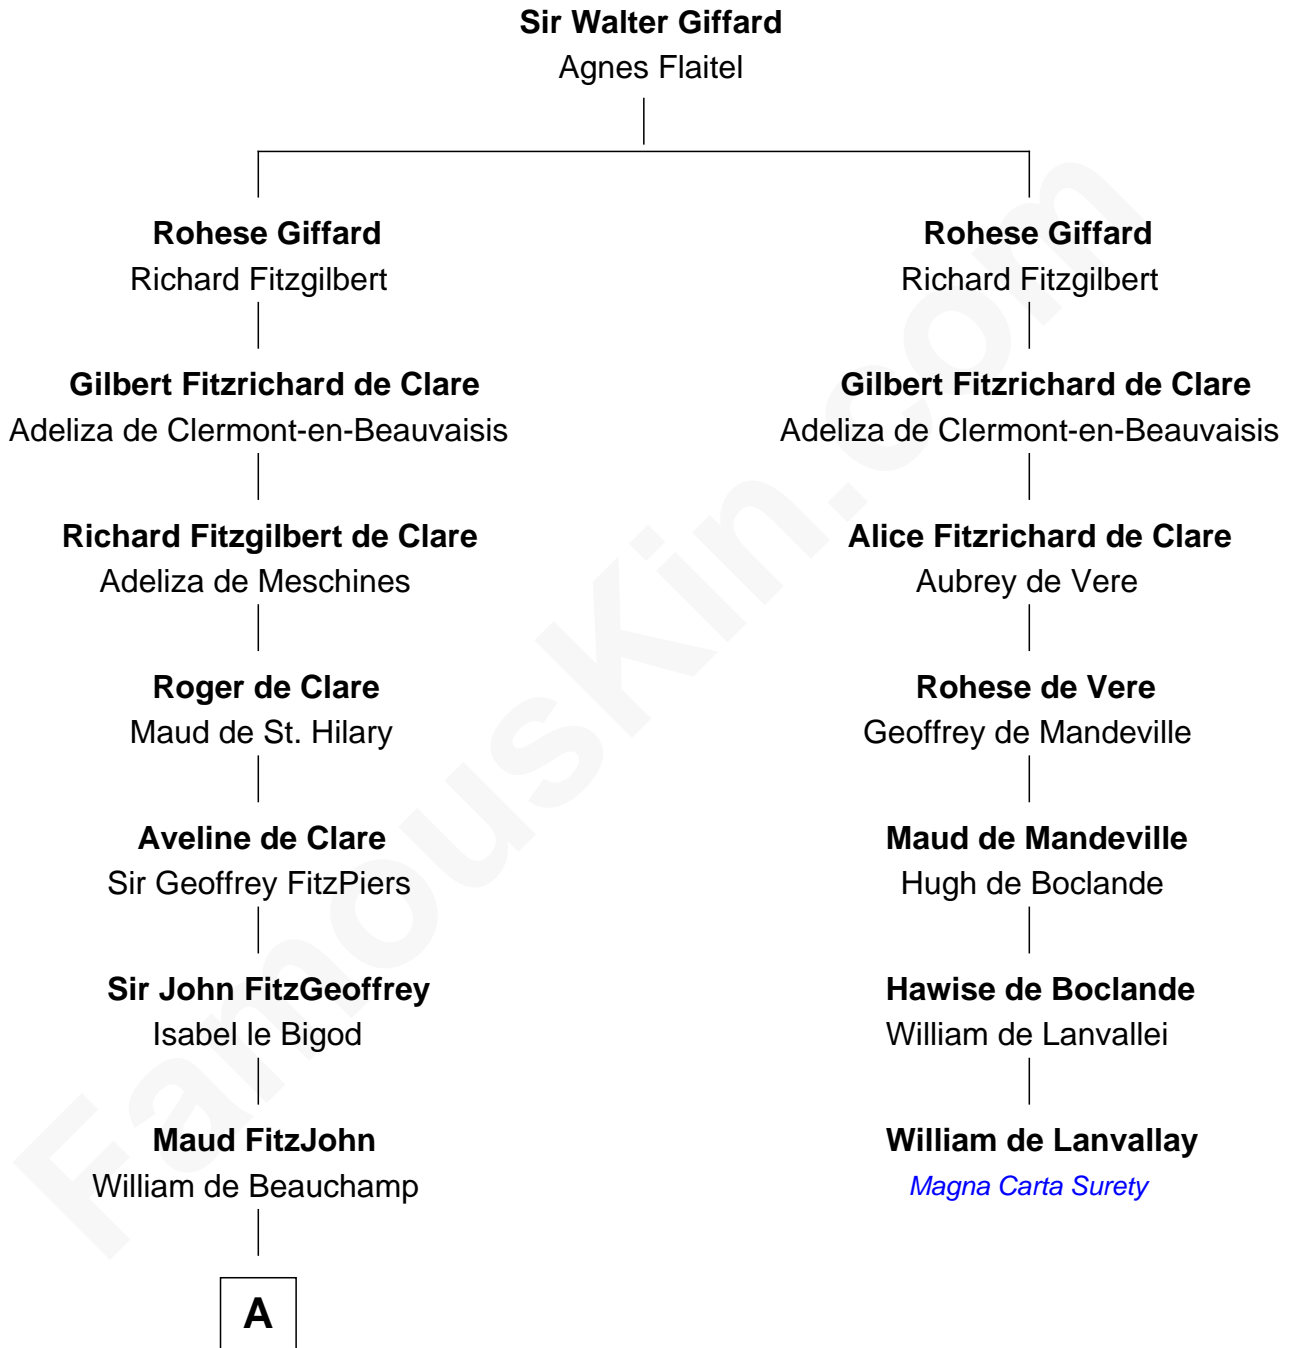

FamousKin.com Relationship Chart of

Patrick Henry

1st and 6th Governor of Virginia

6th cousin 15 times removed of

William de Lanvallay

Magna Carta Surety

B

William Robertson

Isabel Petrie

William Robertson

Margaret Mitchell

Jean Robertson

Alexander Henry

John Henry

Mrs. Sarah Winston Syme

Patrick Henry

1st & 6th Gov. of Virginia

FamousKin.com