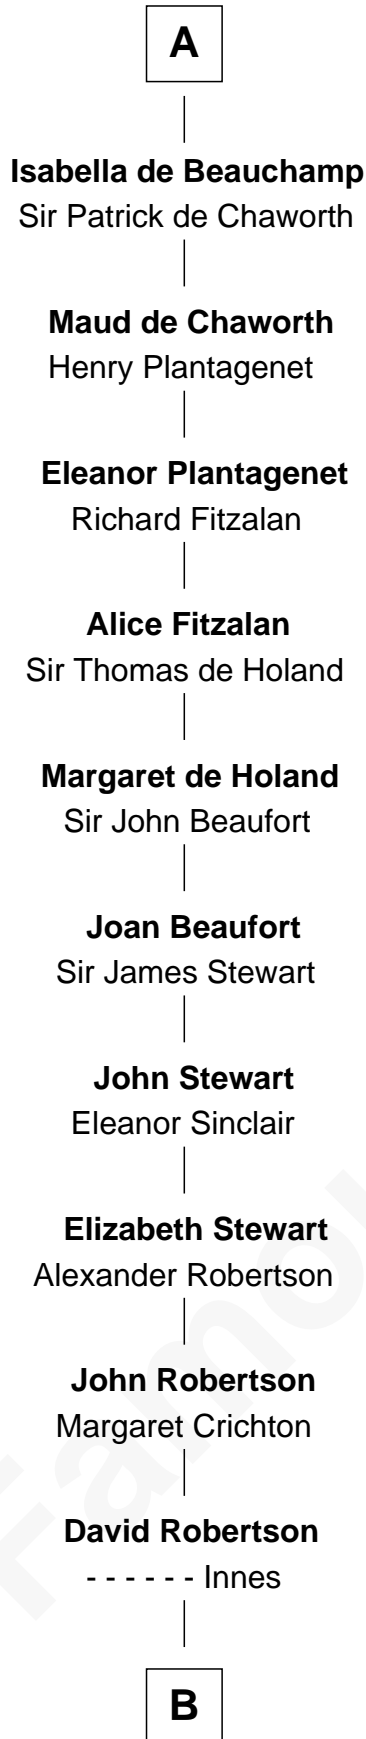

FamousKin.com Relationship Chart of

Patrick Henry

1st and 6th Governor of Virginia

6th cousin 15 times removed of

William de Lanvallay

Magna Carta Surety

B

William Robertson

Isabel Petrie

William Robertson

Margaret Mitchell

Jean Robertson

Alexander Henry

John Henry

Mrs. Sarah Winston Syme

Patrick Henry