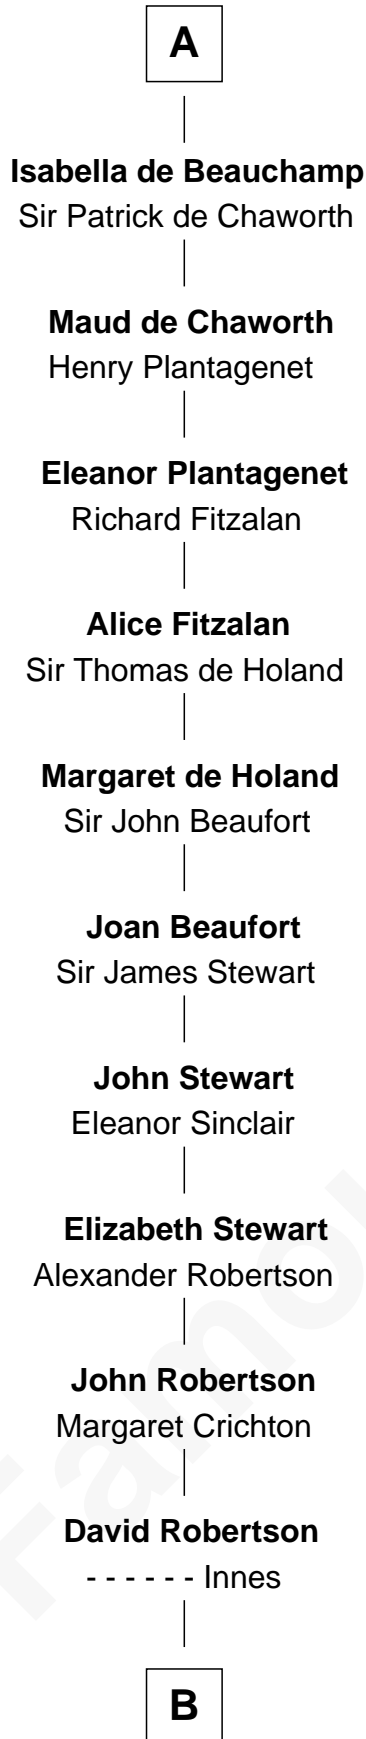

# FamousKin.com Relationship Chart of

**Patrick Henry**

*1st and 6th Governor of Virginia*

6th cousin 15 times removed of

**William de Lanvallay**

*Magna Carta Surety*

**Gilbert Crispin**

**B**

William Robertson

Isabel Petrie

William Robertson

Margaret Mitchell

Jean Robertson

Alexander Henry

John Henry

Mrs. Sarah Winston Syme