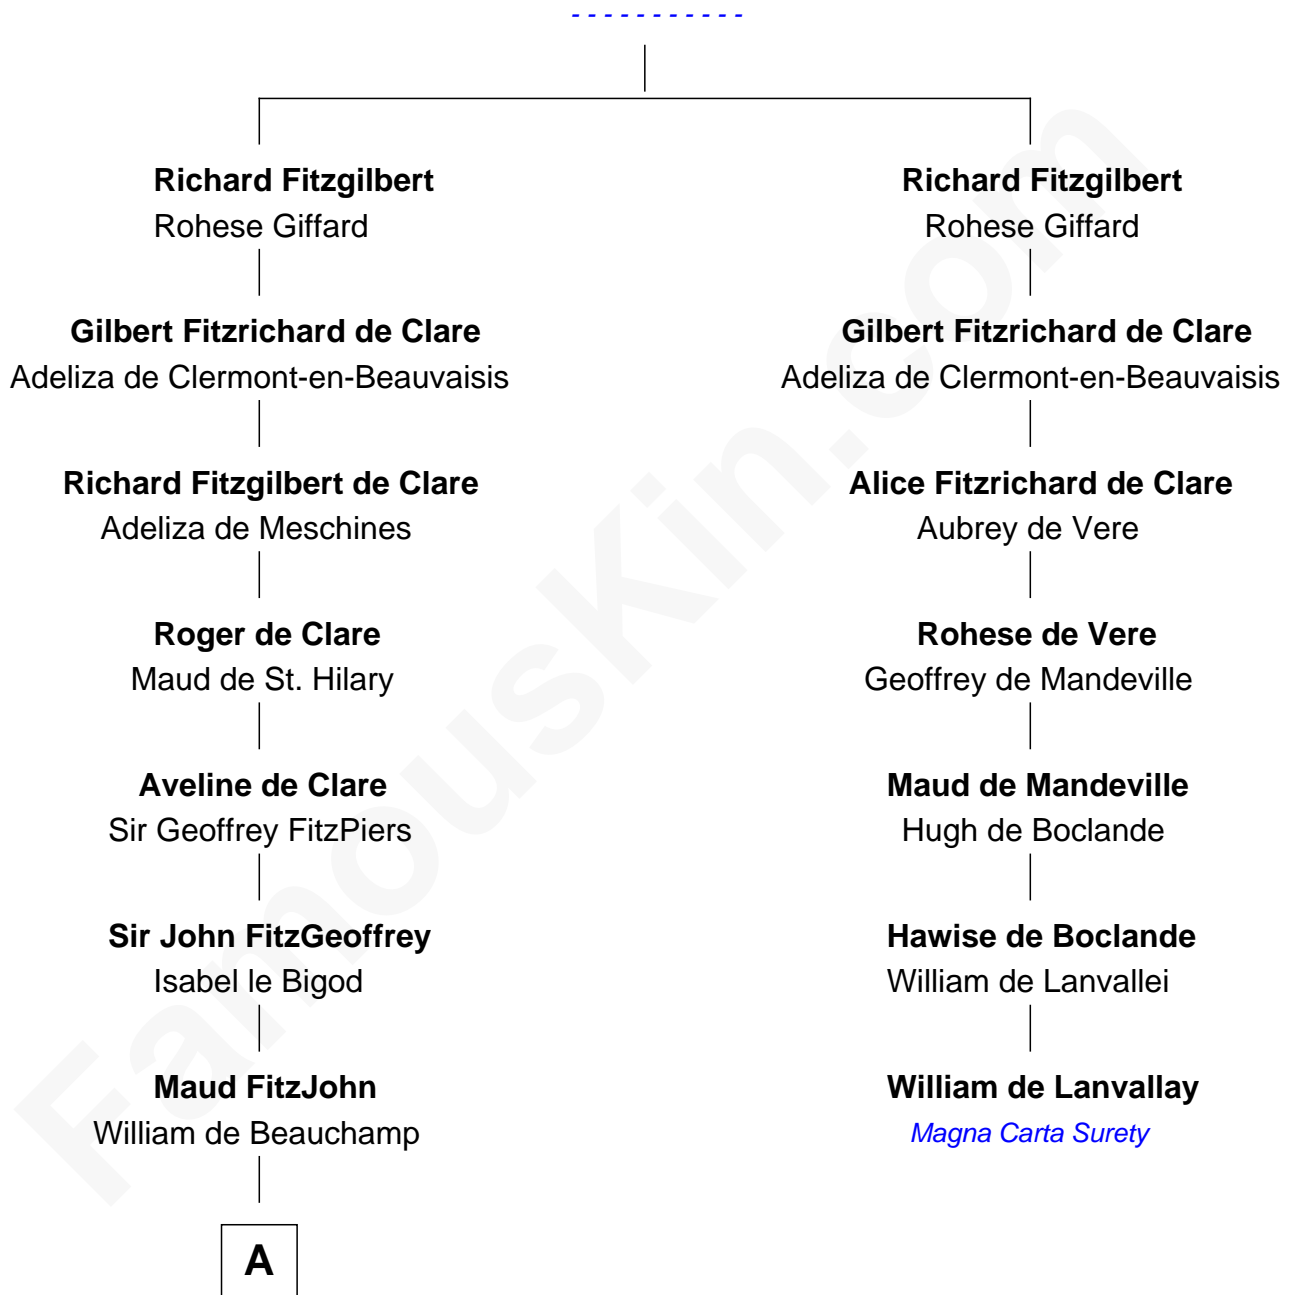

# FamousKin.com Relationship Chart of

**Patrick Henry**

*1st and 6th Governor of Virginia*

6th cousin 15 times removed of

**William de Lanvallay**

*Magna Carta Surety*

**Gilbert Crispin**

**B**

William Robertson

Isabel Petrie

William Robertson

Margaret Mitchell

Jean Robertson

Alexander Henry

John Henry

Mrs. Sarah Winston Syme

Patrick Henry

*1st & 6th Gov. of Virginia*

FamousKin.com