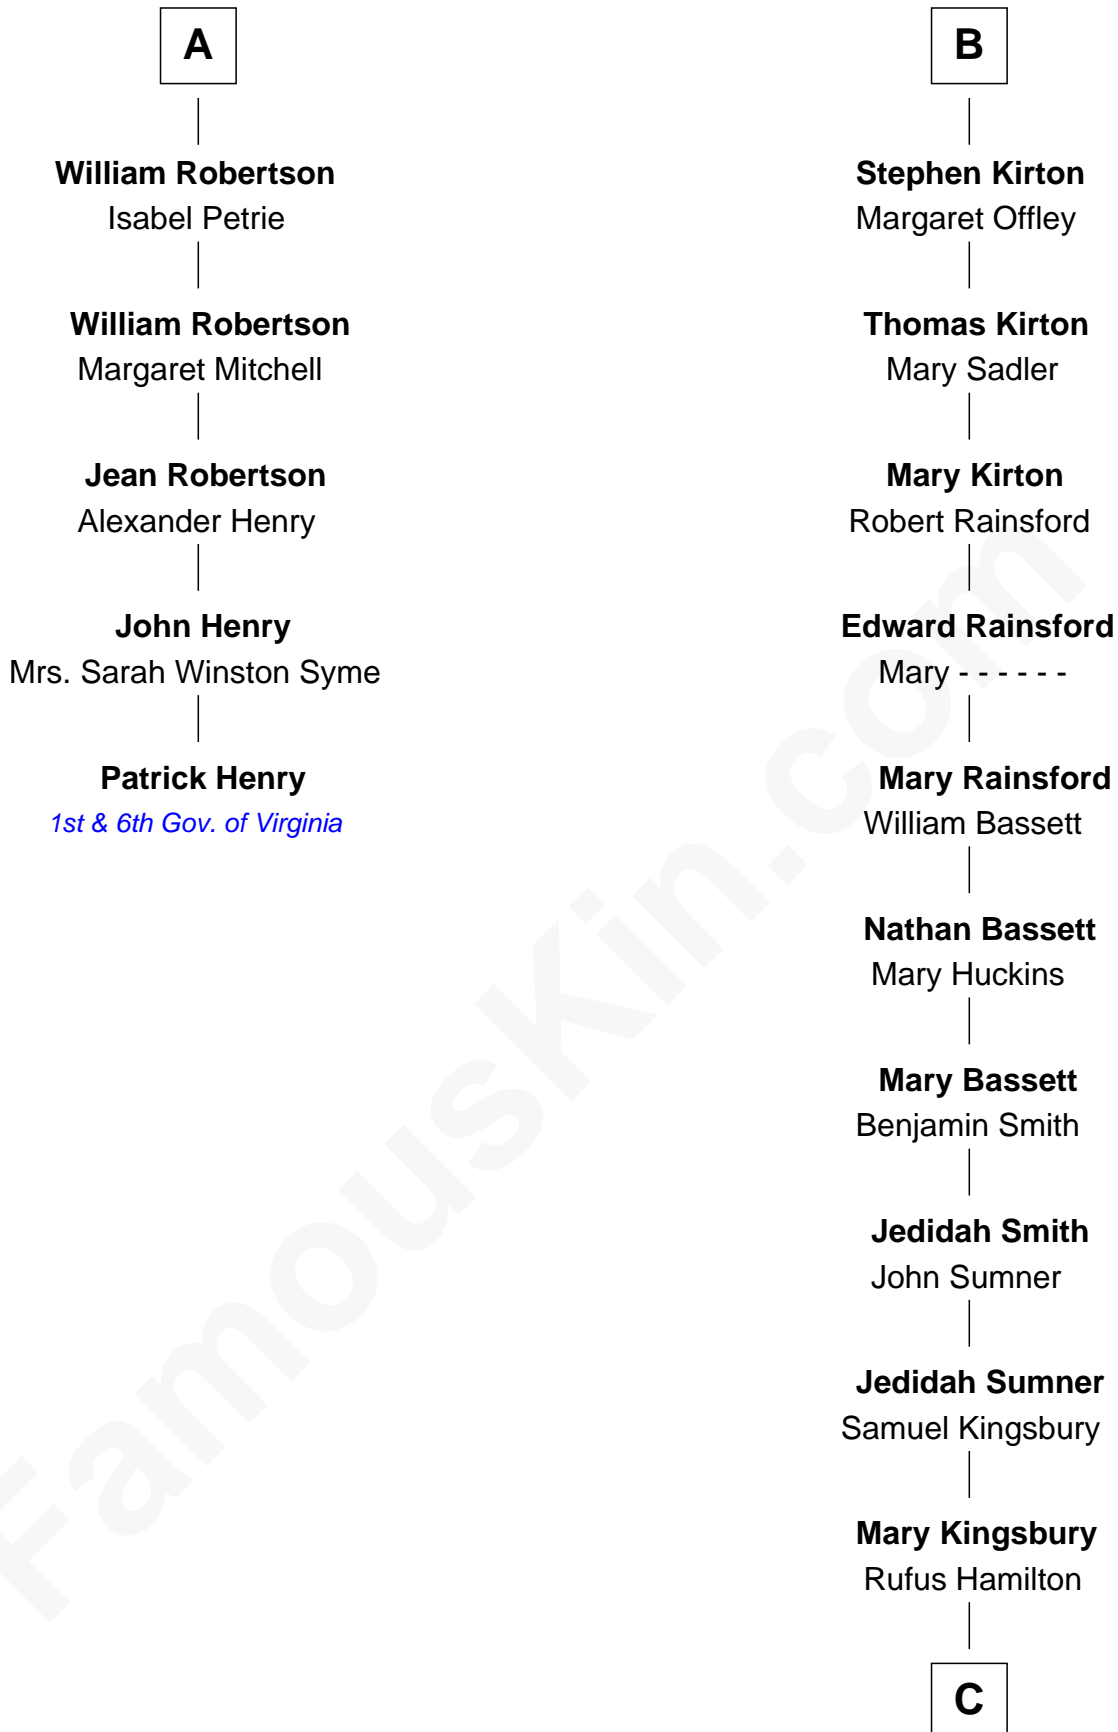

## Relationship Chart of

### Patrick Henry

1st and 6th Governor of Virginia

11th cousin 10 times removed of

**Thomas J. Watson, Jr.**  
President and CEO of I.B.M.

C

**Mary Hamilton**

Dr. Oliver Kittredge

**Oliver Kittredge**