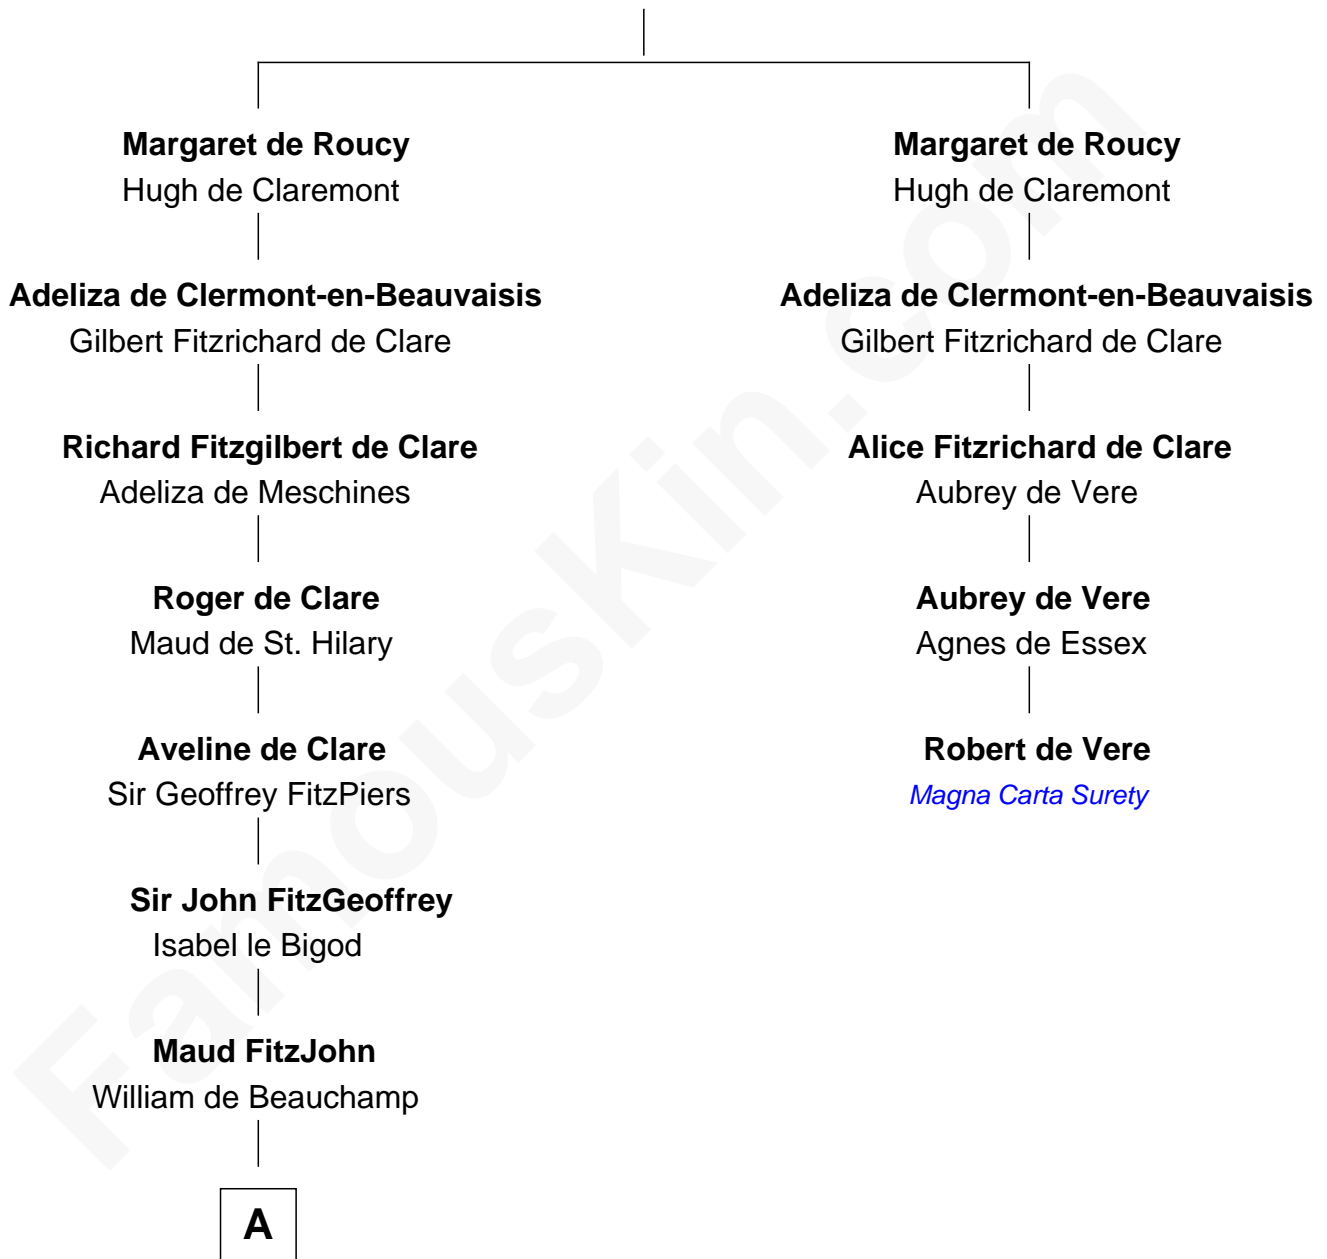

FamousKin.com

Relationship Chart of

Patrick Henry

1st and 6th Governor of Virginia

4th cousin 17 times removed of

Robert de Vere

Magna Carta Surety

Hildouin of Montdidier

Alice de Roucy

B

William Robertson

Isabel Petrie

William Robertson

Margaret Mitchell

Jean Robertson

Alexander Henry

John Henry

Mrs. Sarah Winston Syme

Patrick Henry

1st & 6th Gov. of Virginia

FamousKin.com