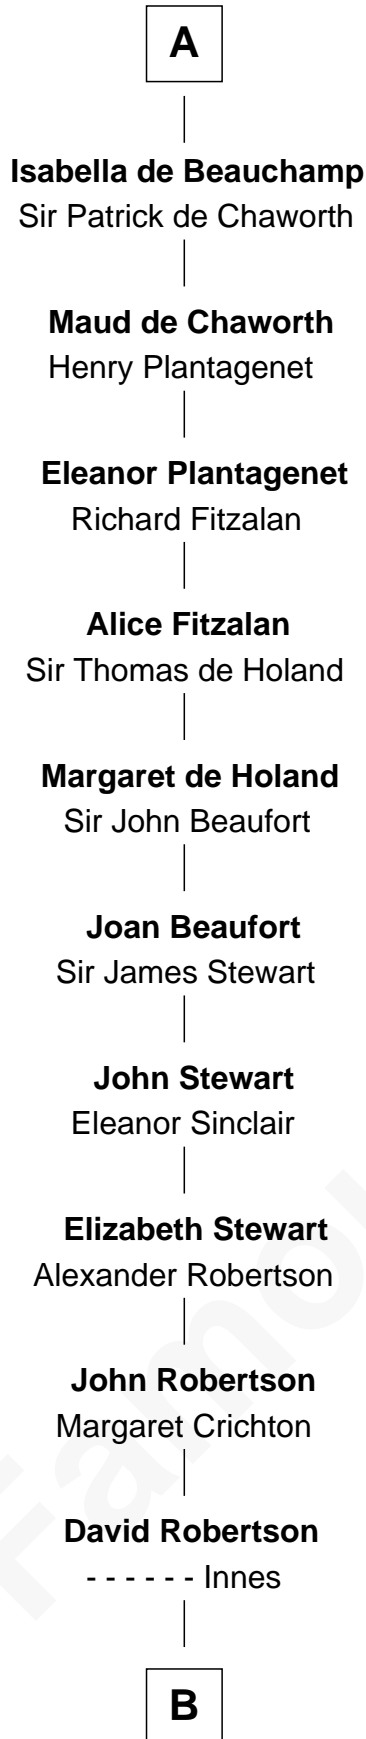

FamousKin.com

Relationship Chart of

Patrick Henry

1st and 6th Governor of Virginia

4th cousin 17 times removed of

Robert de Vere

Magna Carta Surety

Hildouin of Montdidier

Alice de Roucy

B

William Robertson

Isabel Petrie

William Robertson

Margaret Mitchell

Jean Robertson

Alexander Henry