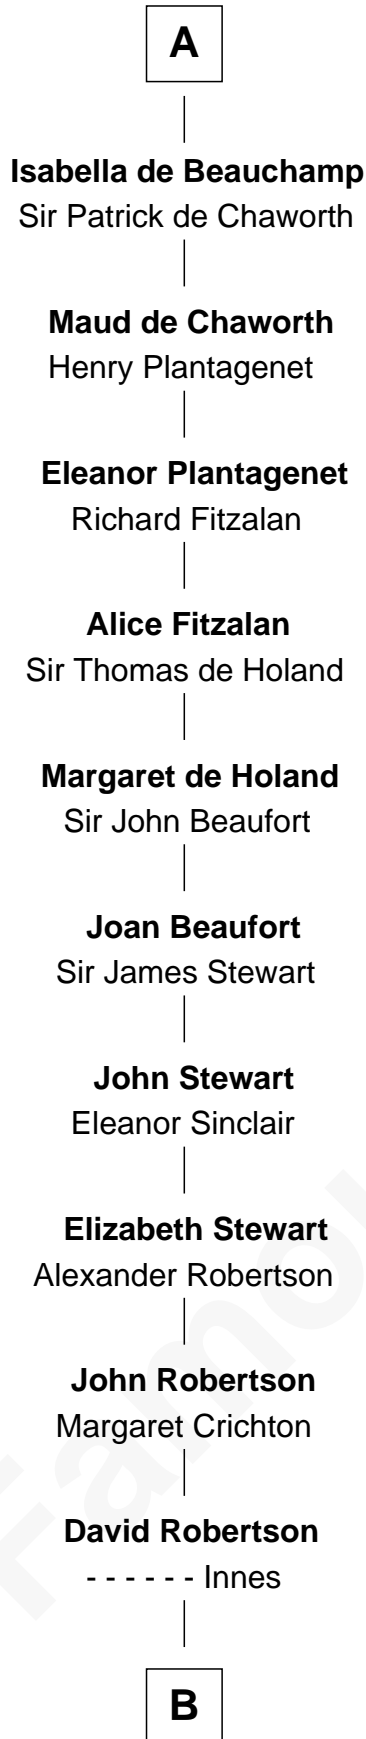

FamousKin.com

Relationship Chart of

Patrick Henry

1st and 6th Governor of Virginia

4th cousin 17 times removed of

Robert de Vere

Magna Carta Surety

Sir Walter Giffard

Agnes Flaitel

B

William Robertson

Isabel Petrie

William Robertson

Margaret Mitchell

Jean Robertson

Alexander Henry