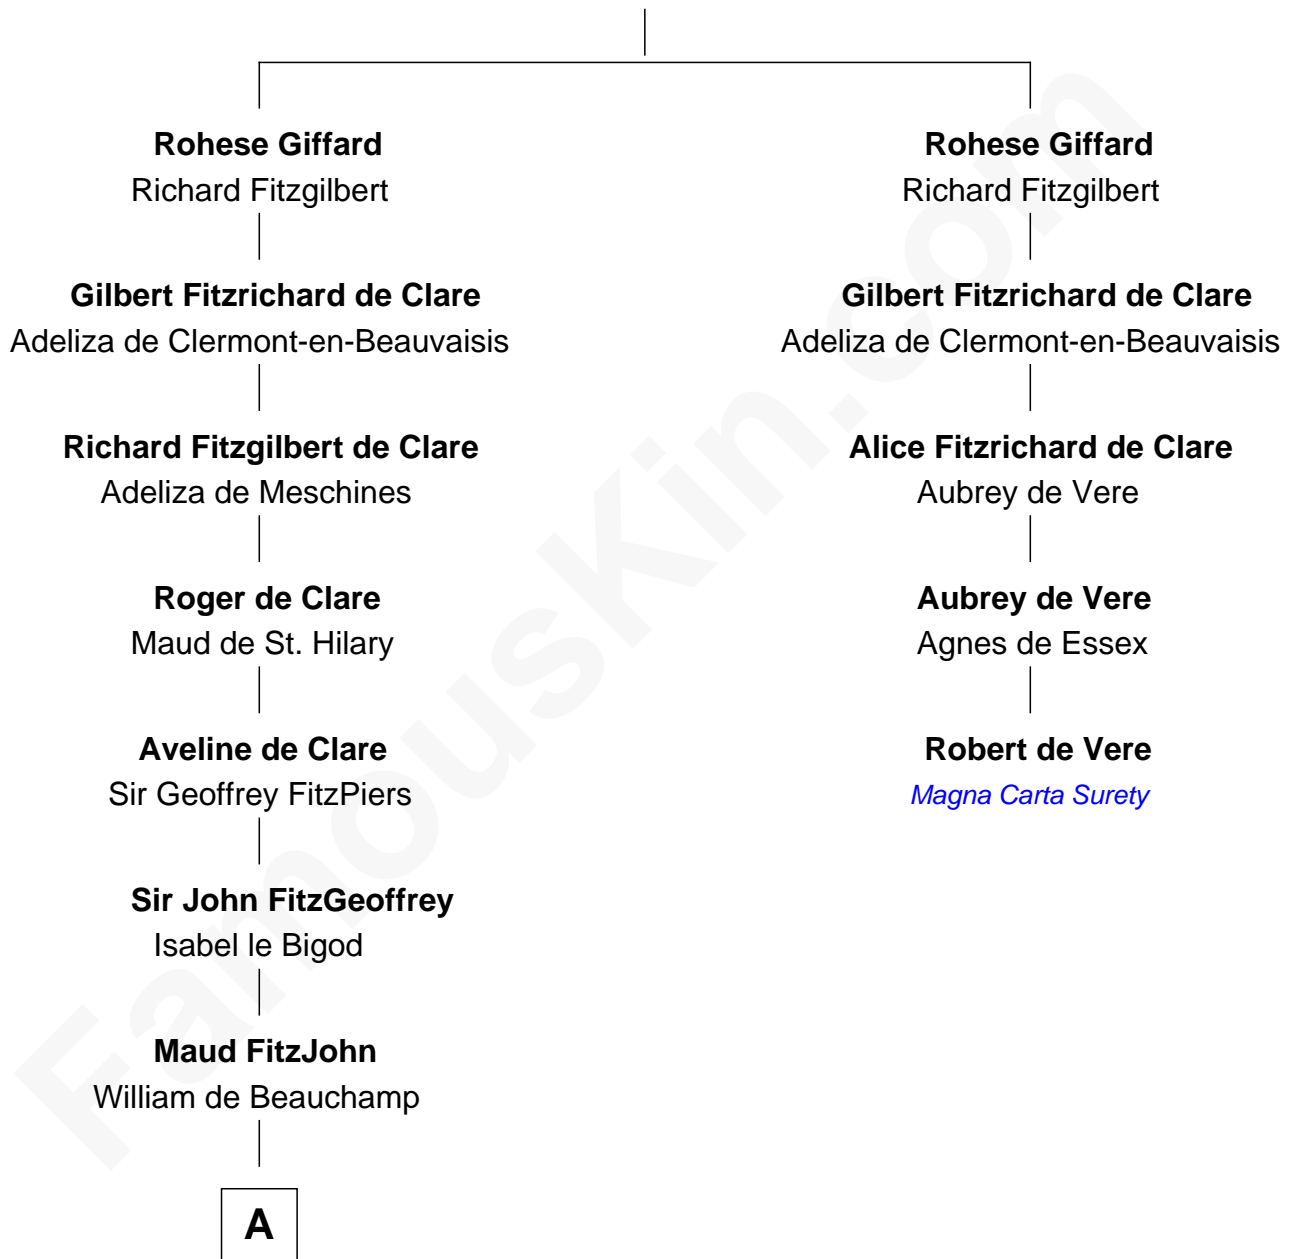

FamousKin.com

Relationship Chart of

Patrick Henry

1st and 6th Governor of Virginia

4th cousin 17 times removed of

Robert de Vere

Magna Carta Surety

Sir Walter Giffard

Agnes Flaitel

B

William Robertson

Isabel Petrie

William Robertson

Margaret Mitchell

Jean Robertson

Alexander Henry

John Henry

Mrs. Sarah Winston Syme

Patrick Henry

1st & 6th Gov. of Virginia

FamousKin.com