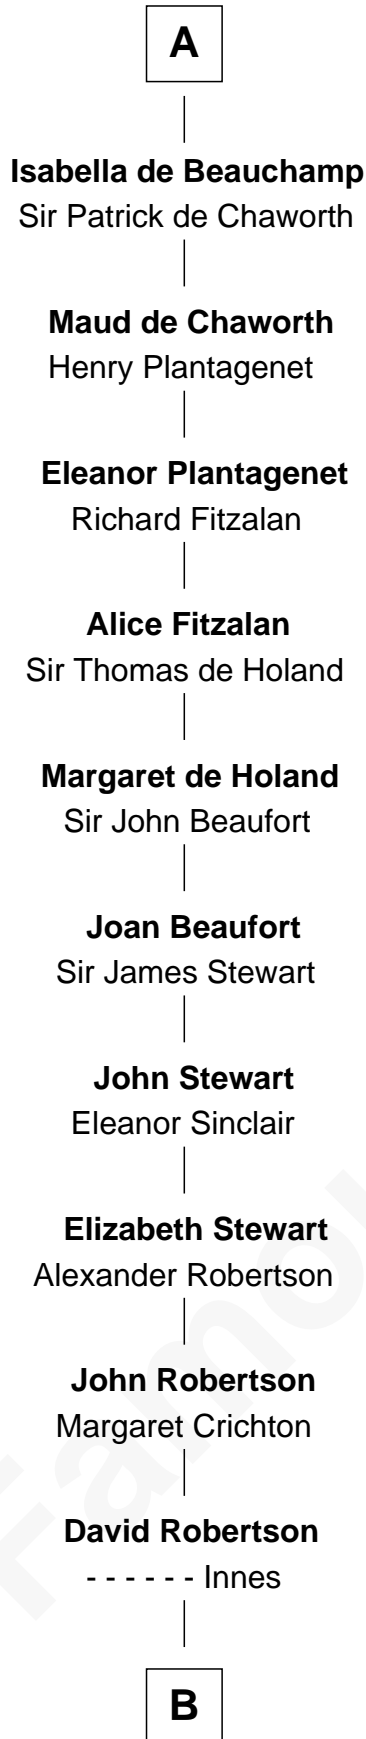

FamousKin.com Relationship Chart of

Patrick Henry

1st and 6th Governor of Virginia

4th cousin 17 times removed of

Robert de Vere

Magna Carta Surety

Gilbert Crispin

B

William Robertson

Isabel Petrie

William Robertson

Margaret Mitchell

Jean Robertson

Alexander Henry

John Henry

Mrs. Sarah Winston Syme