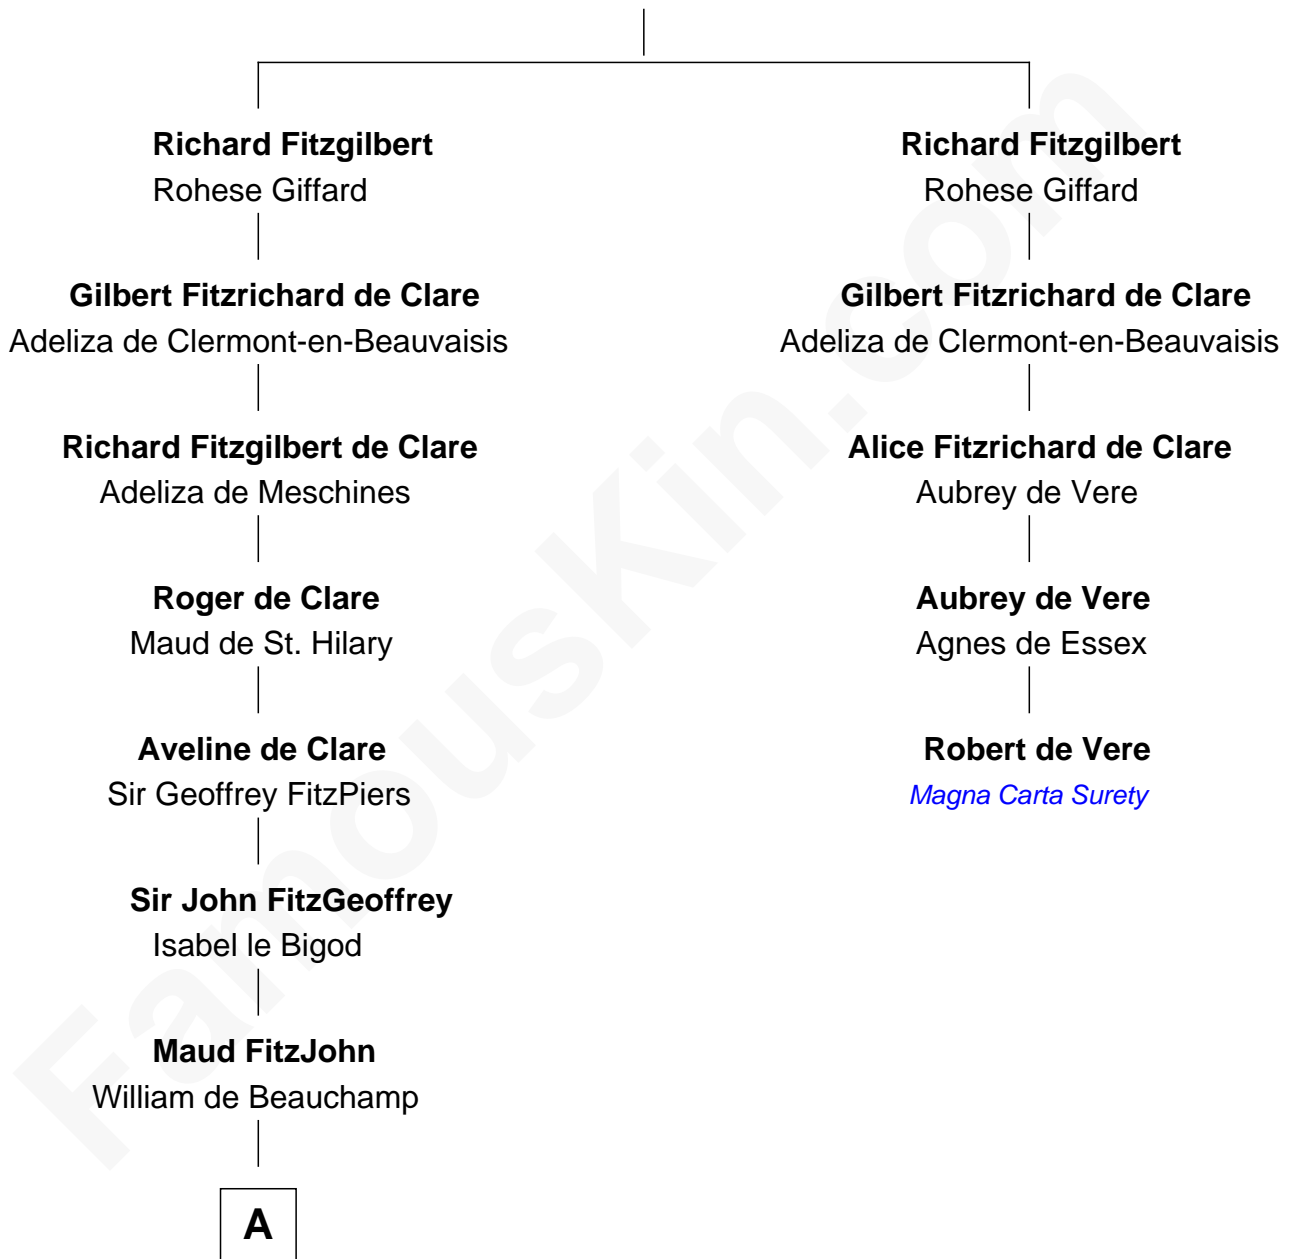

FamousKin.com Relationship Chart of

Patrick Henry

1st and 6th Governor of Virginia

4th cousin 17 times removed of

Robert de Vere

Magna Carta Surety

Gilbert Crispin

B

William Robertson

Isabel Petrie

William Robertson

Margaret Mitchell

Jean Robertson

Alexander Henry

John Henry

Mrs. Sarah Winston Syme

Patrick Henry

1st & 6th Gov. of Virginia

FamousKin.com