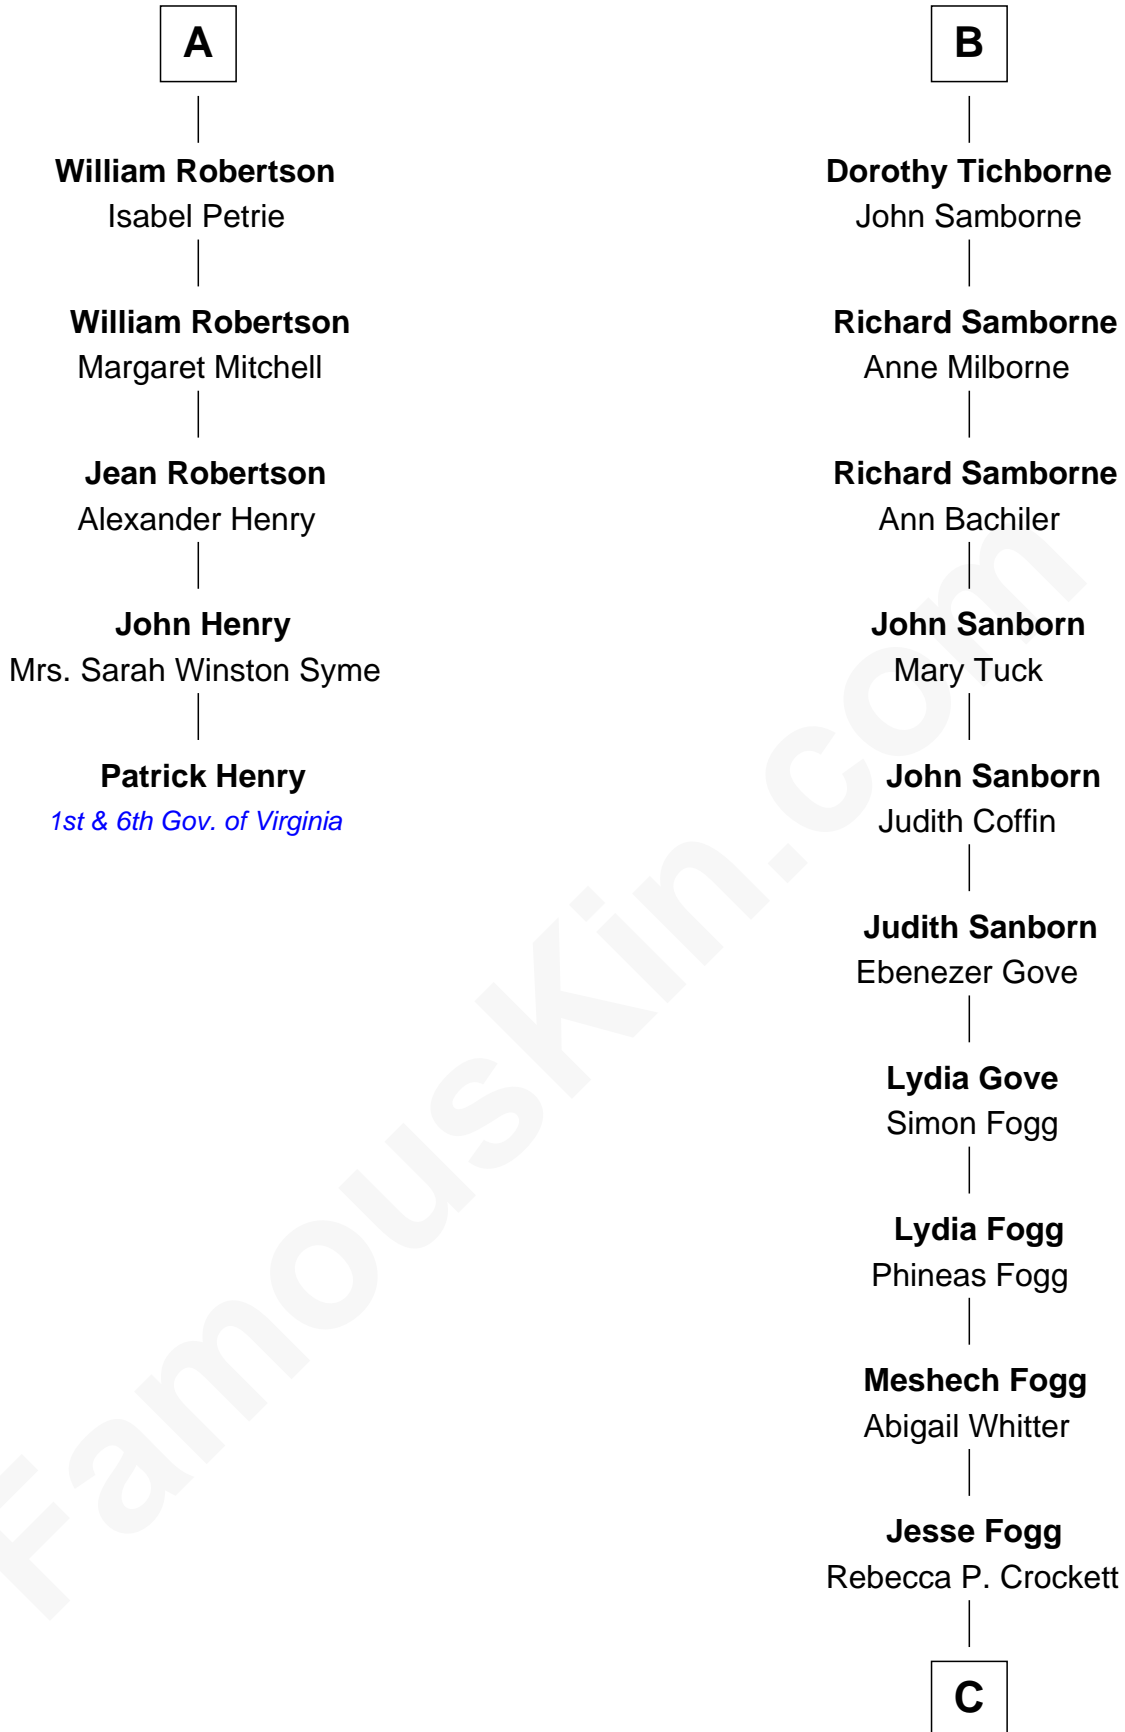

FamousKin.com Relationship Chart of

Patrick Henry

1st and 6th Governor of Virginia

11th cousin 10 times removed of

Scott Foley

TV, Stage and Movie Actor

C

Frank F. Fogg

Arabel C. Tinkham

Harrington Dingley Fogg

Mary Bliss Wardwell

Evelyn M. Fogg

Earl Hugh Foley

Hugh Henry Foley

Constance Jean Kellerman

Scott Foley