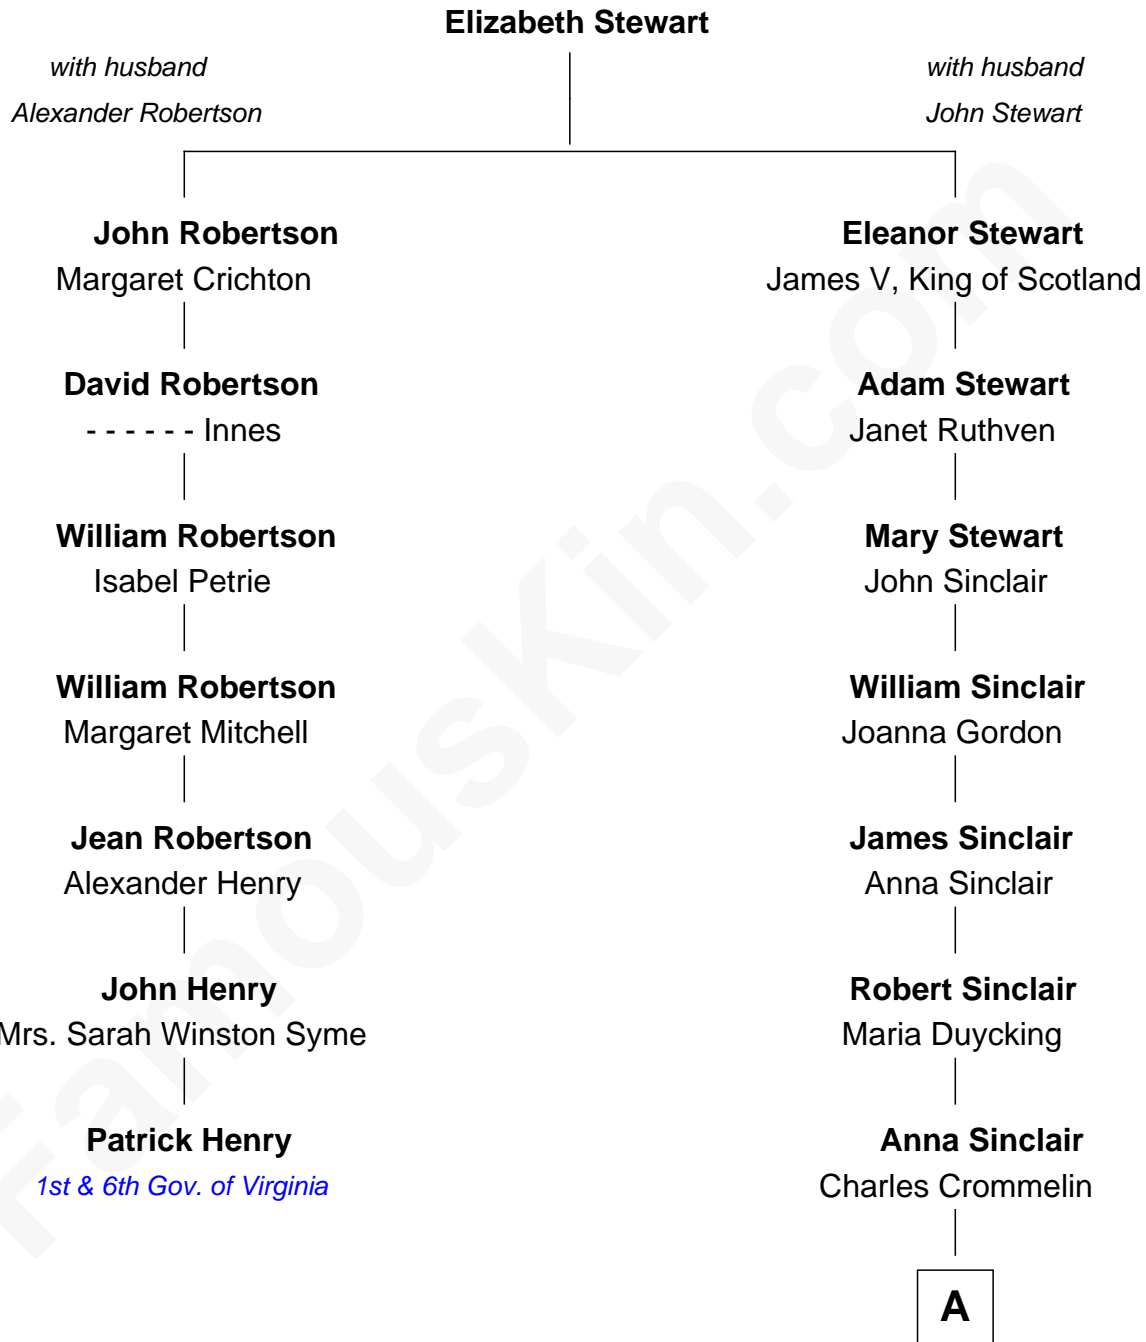

FamousKin.com

Relationship Chart of

Patrick Henry

1st and 6th Governor of Virginia

6th cousin 7 times removed of

Eleanor Roosevelt

First Lady of President Franklin D. Roosevelt

A

Mary Crommelin

Gulian Ver Planck

Ann Ver Planck

Gabriel George Ludlow

Gabriel Ver Planck Ludlow

Elizabeth A. Hunter

Dr. Edward Hunter Ludlow

Elizabeth Livingston