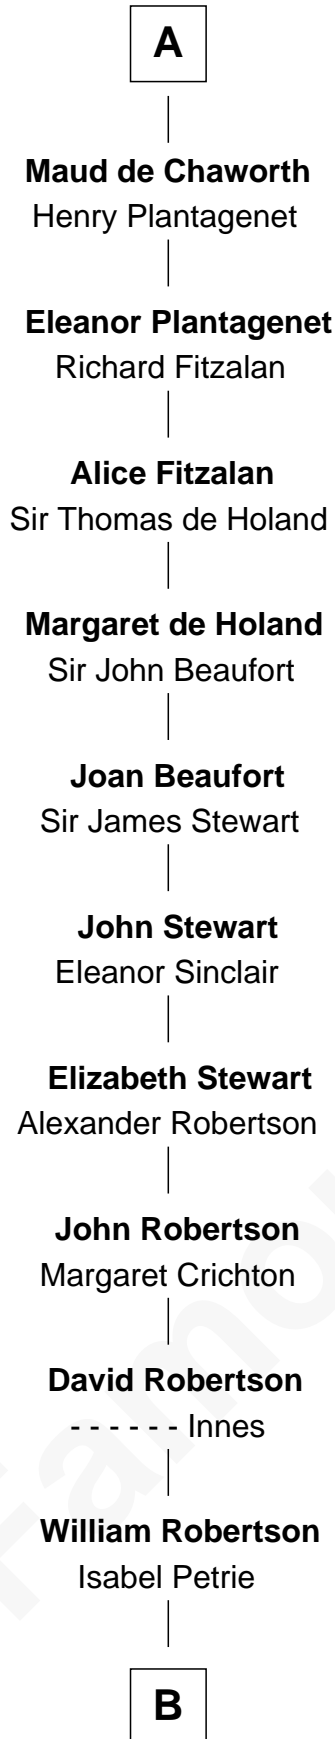

FamousKin.com Relationship Chart of

Patrick Henry

1st and 6th Governor of Virginia

4th cousin 16 times removed of

William de Mowbray

Magna Carta Surety

B

—
William Robertson

Margaret Mitchell

—
Jean Robertson

Alexander Henry

—
John Henry

Mrs. Sarah Winston Syme

—
Patrick Henry

1st & 6th Gov. of Virginia