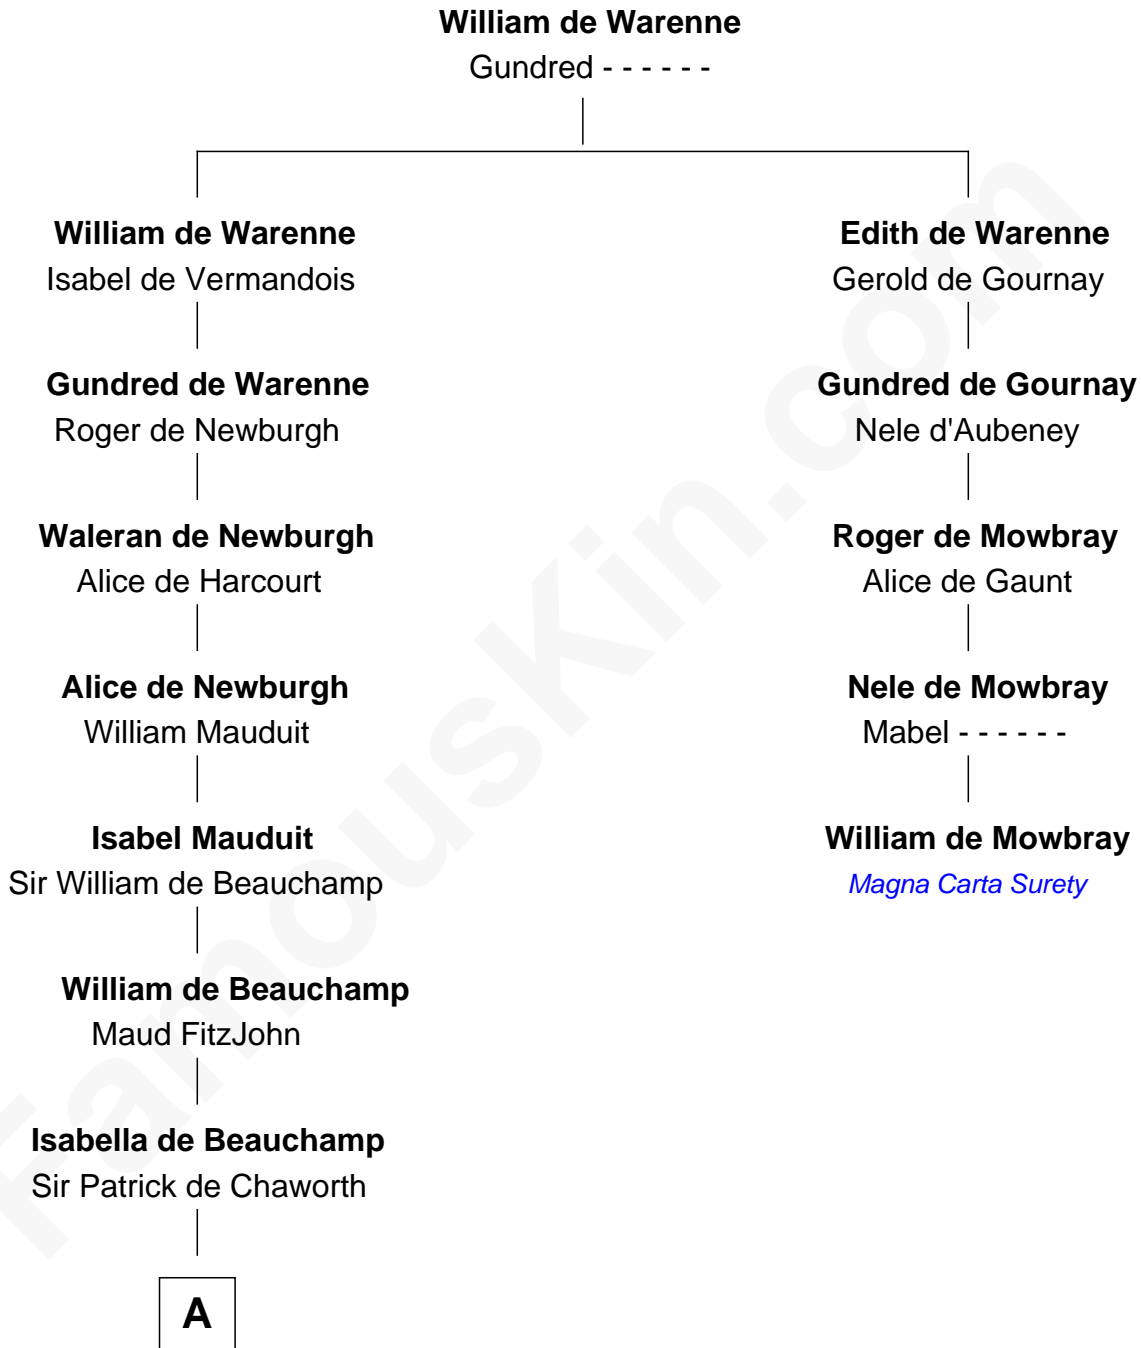

FamousKin.com Relationship Chart of

Patrick Henry

1st and 6th Governor of Virginia

4th cousin 16 times removed of

William de Mowbray

Magna Carta Surety

B

—
William Robertson

Margaret Mitchell

—
Jean Robertson

Alexander Henry

—
John Henry

Mrs. Sarah Winston Syme

—
Patrick Henry

1st & 6th Gov. of Virginia