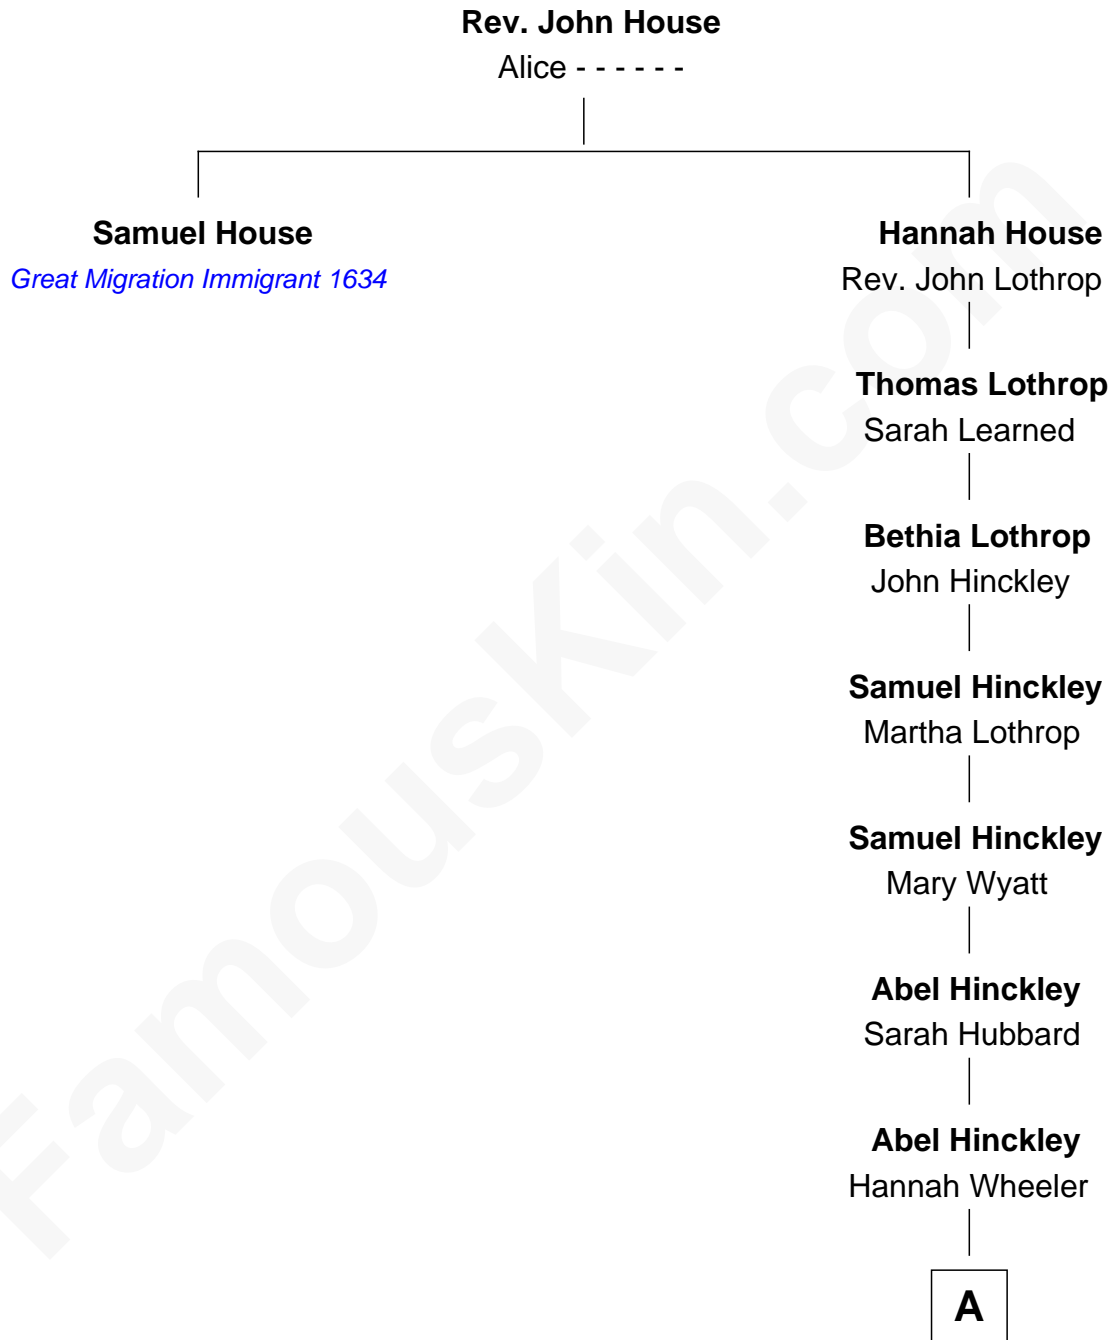

FamousKin.com Relationship Chart of Samuel House

(c1610 - 1661) *Great Migration Immigrant 1634*

6th great-granduncle of

Francis Edward Hinckley
Co-Founder, University of Chicago

University of Chicago

A

—
Alfred Hinckley

Eliza Stanley
—

Francis Edward Hinckley

Co-Founder, University of Chicago

FamousKin.com