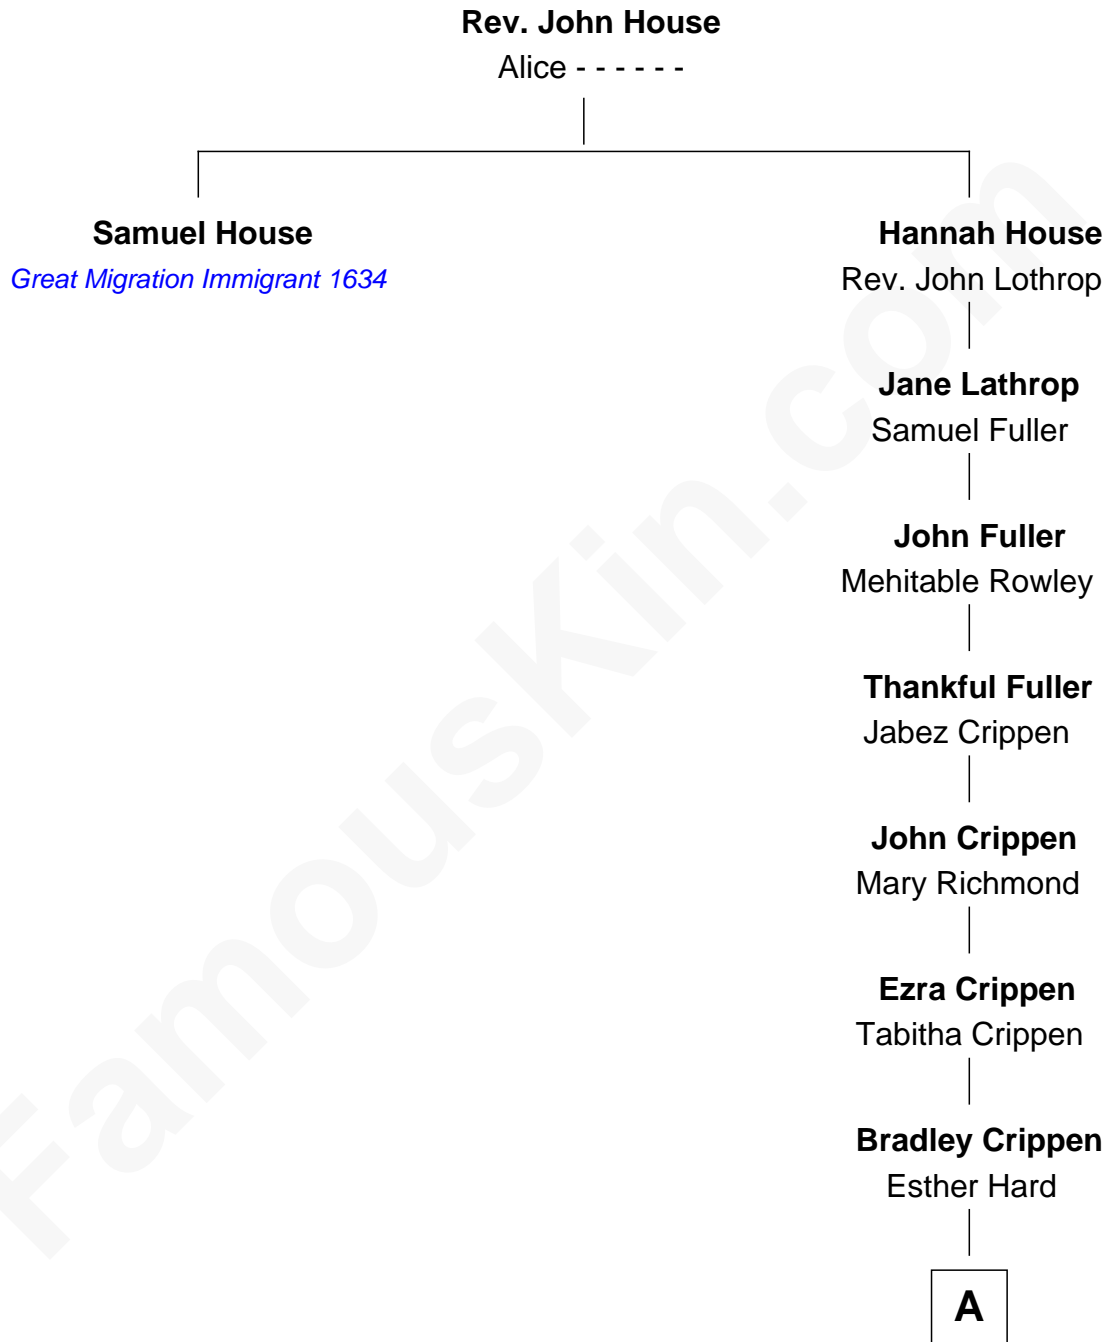

FamousKin.com

Relationship Chart of

Samuel House

(c1610 - 1661) *Great Migration Immigrant 1634*

7th great-granduncle of

Dr. Hawley H. Crippen

Murderer in Erik Larson's "Thunderstruck"

A

Philo H. Crippen

Sophia Smith

Myron Augustus Crippen

Ardesee Skinner

Dr. Hawley H. Crippen

"Thunderstruck" Murderer

FamousKin.com