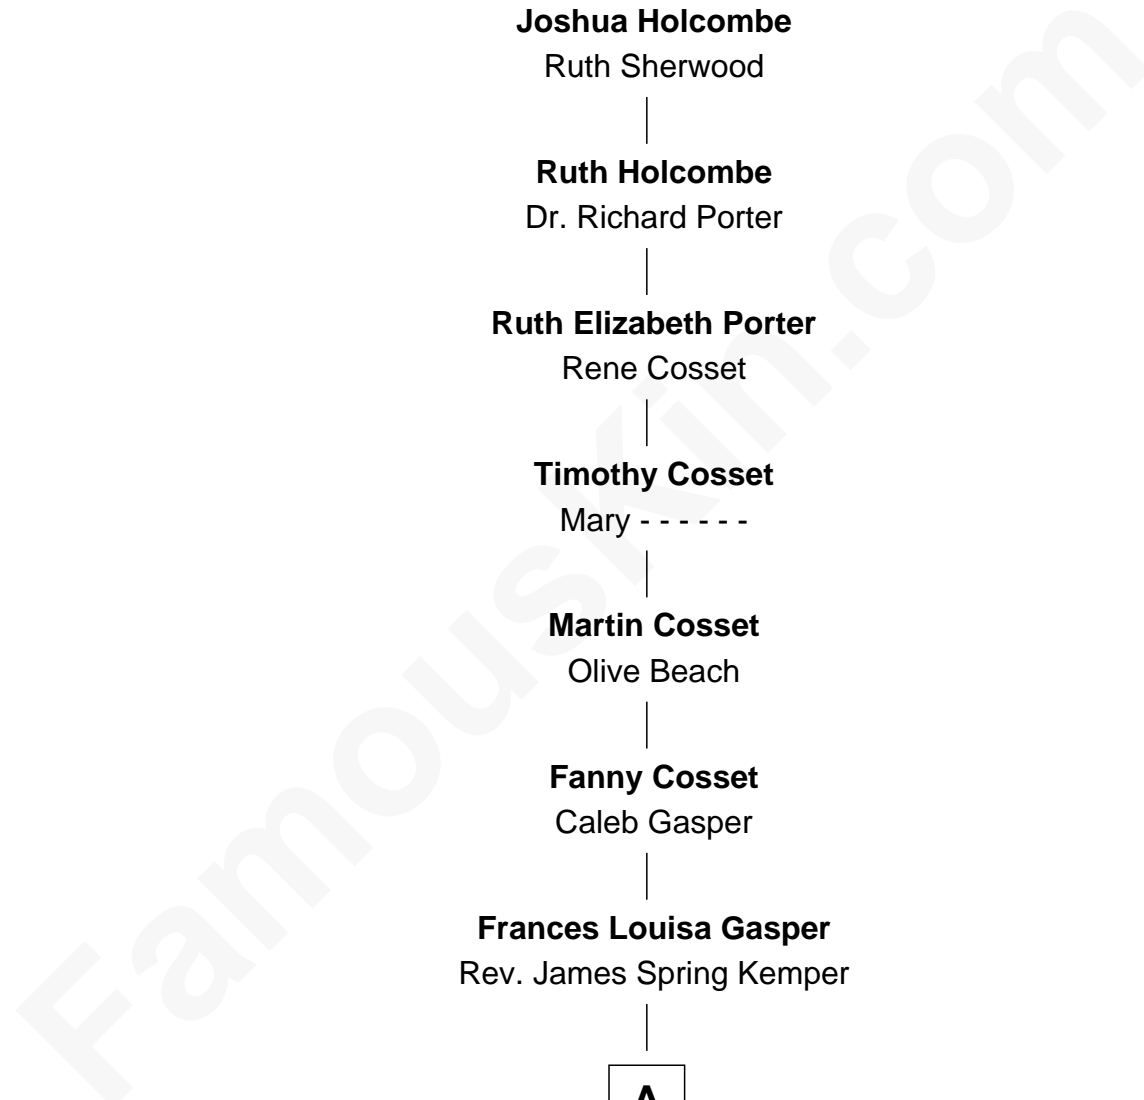

FamousKin.com Relationship Chart of

Thomas Holcombe

(c1609 - 1657) *Great Migration Immigrant 1633*

7th Great-grandfather of

James S. Kemper

Founder, Kemper Insurance Cos.

Thomas Holcombe

Elizabeth - - - - -

Martin Cosset

Olive Beach

Fanny Cosset

Caleb Gasper

Frances Louisa Gasper

Rev. James Spring Kemper

A

A