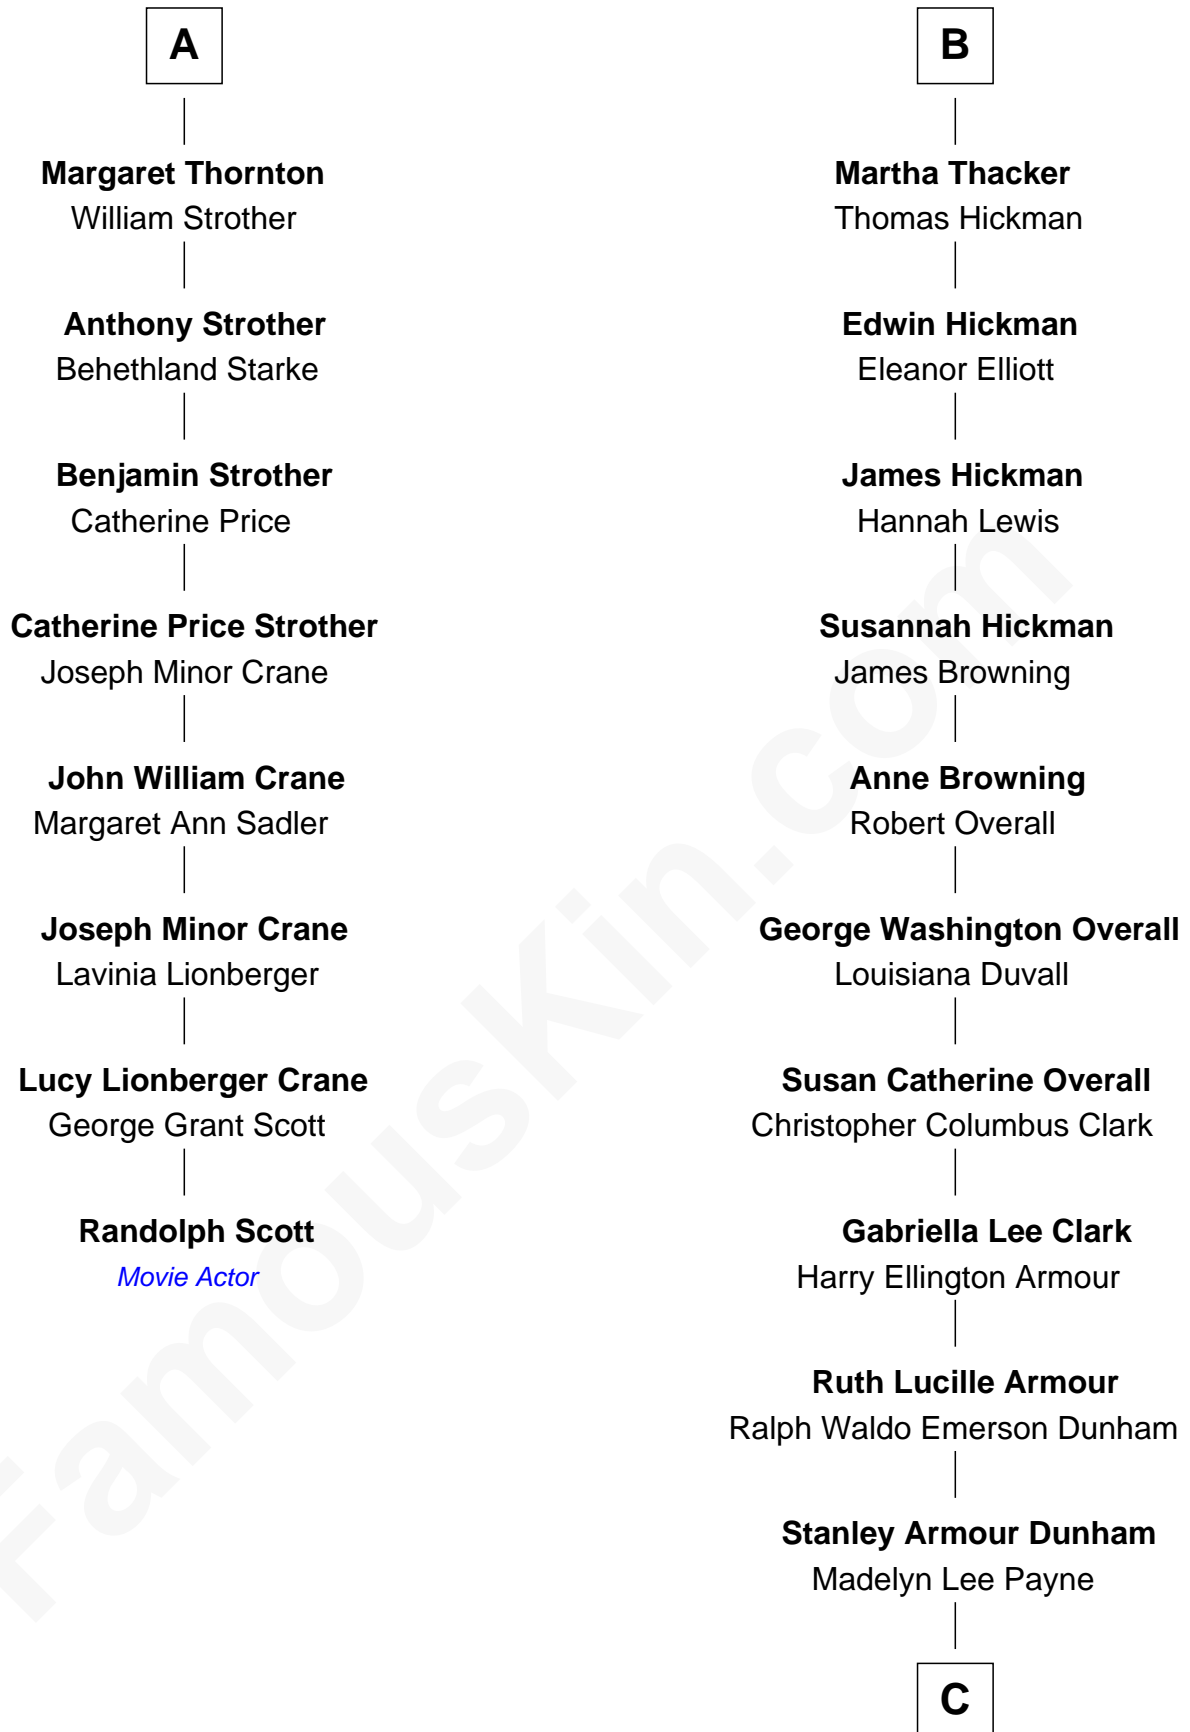

# FamousKin.com Relationship Chart of

**Randolph Scott**

*Movie Actor*

14th cousin 4 times removed of

**Barack Obama**

*44th U.S. President*

**Sir John Savage**

Katherine Stanley

Sir Henry Bold

**Maud Bold**

Thomas Gerard

**Jennet Gerard**

Richard Eltonhead

**William Eltonhead**

Anne Bowers

**Richard Eltonhead**

Anne Sutton

**Martha Eltonhead**

Edwin Conway

**Eltonhead Conway**

Henry Thacker

**B**

**C**

**Stanley Ann Dunham**  
Barack Hussein Obama

**Barack Obama**  
*44th U.S. President*

FamousKin.com