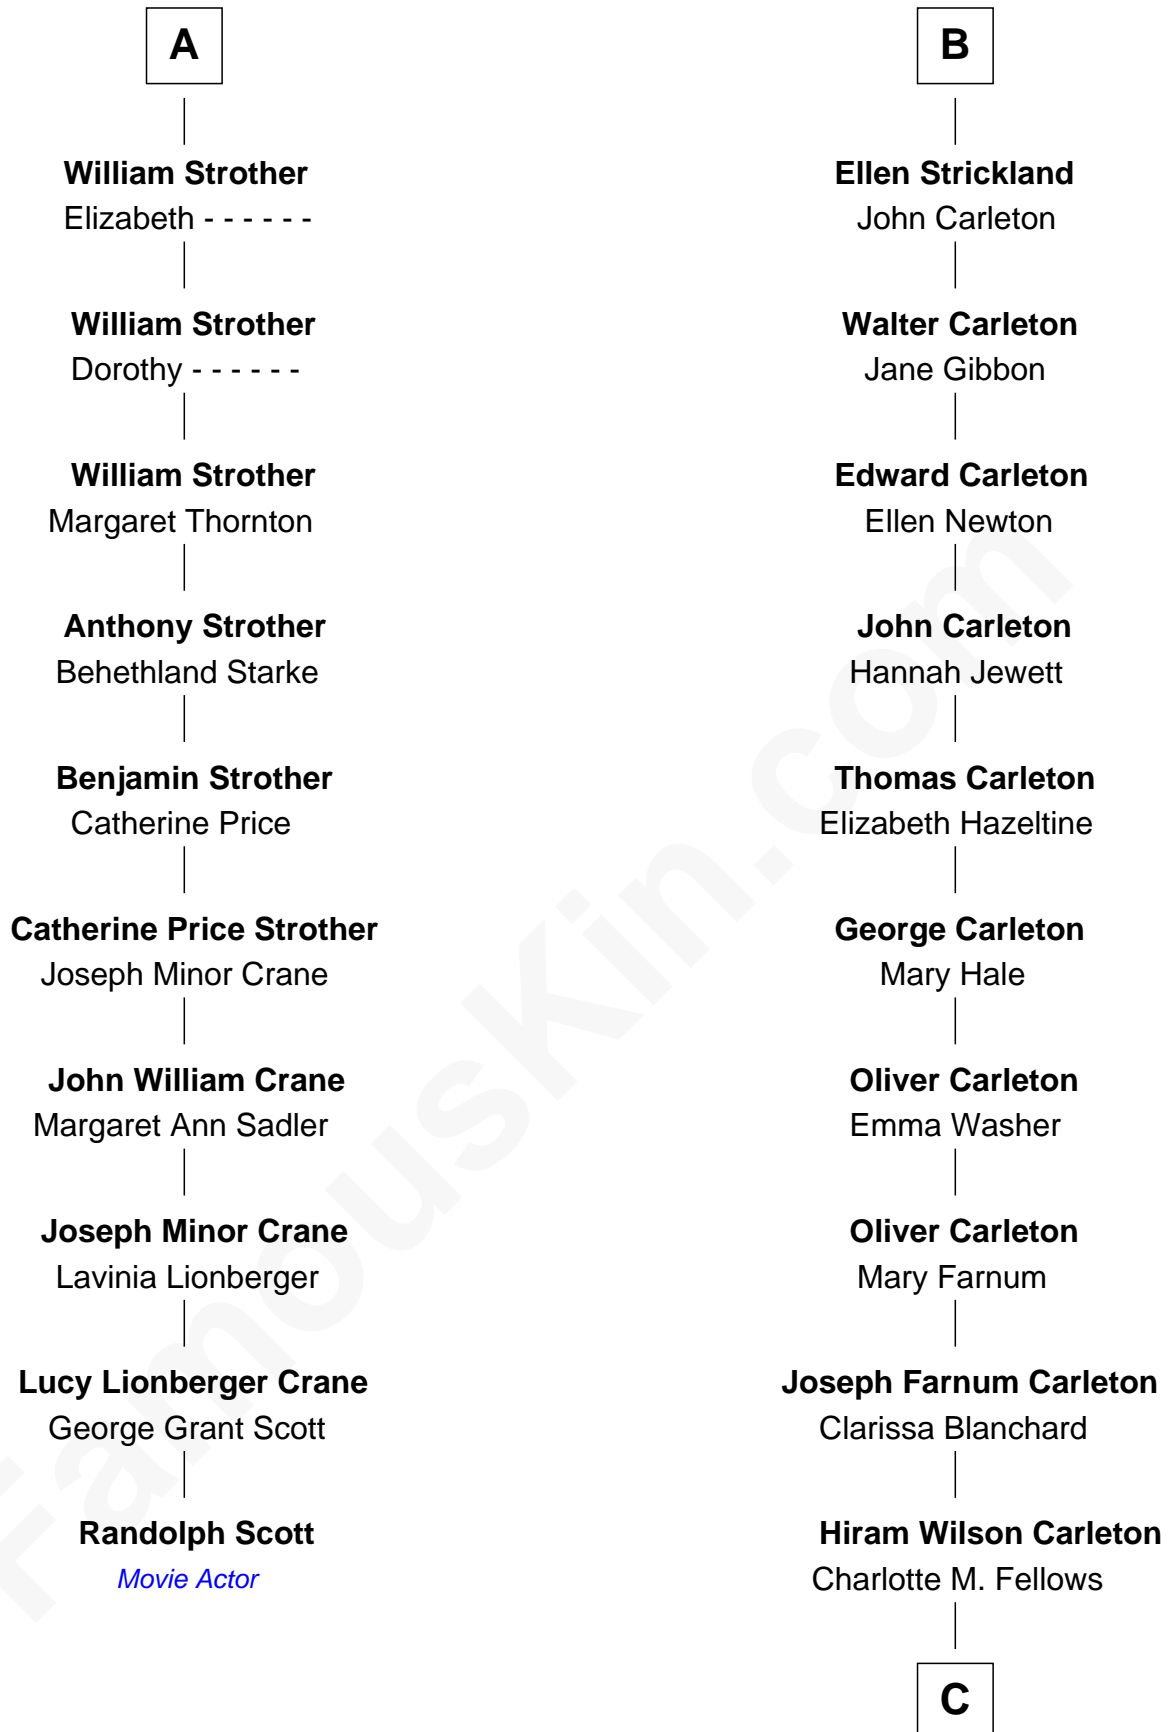

FamousKin.com
Relationship Chart of
Randolph Scott
Movie Actor

16th cousin 4 times removed of
Mickey Rourke
Movie Actor

C

Joseph Clinton Carleton

Maud Alice Fitts

Hazel May Carleton

Leonard Ernest Cameron

Annette Elizabeth Cameron

Philip Andrew Rourke

Mickey Rourke

Movie Actor