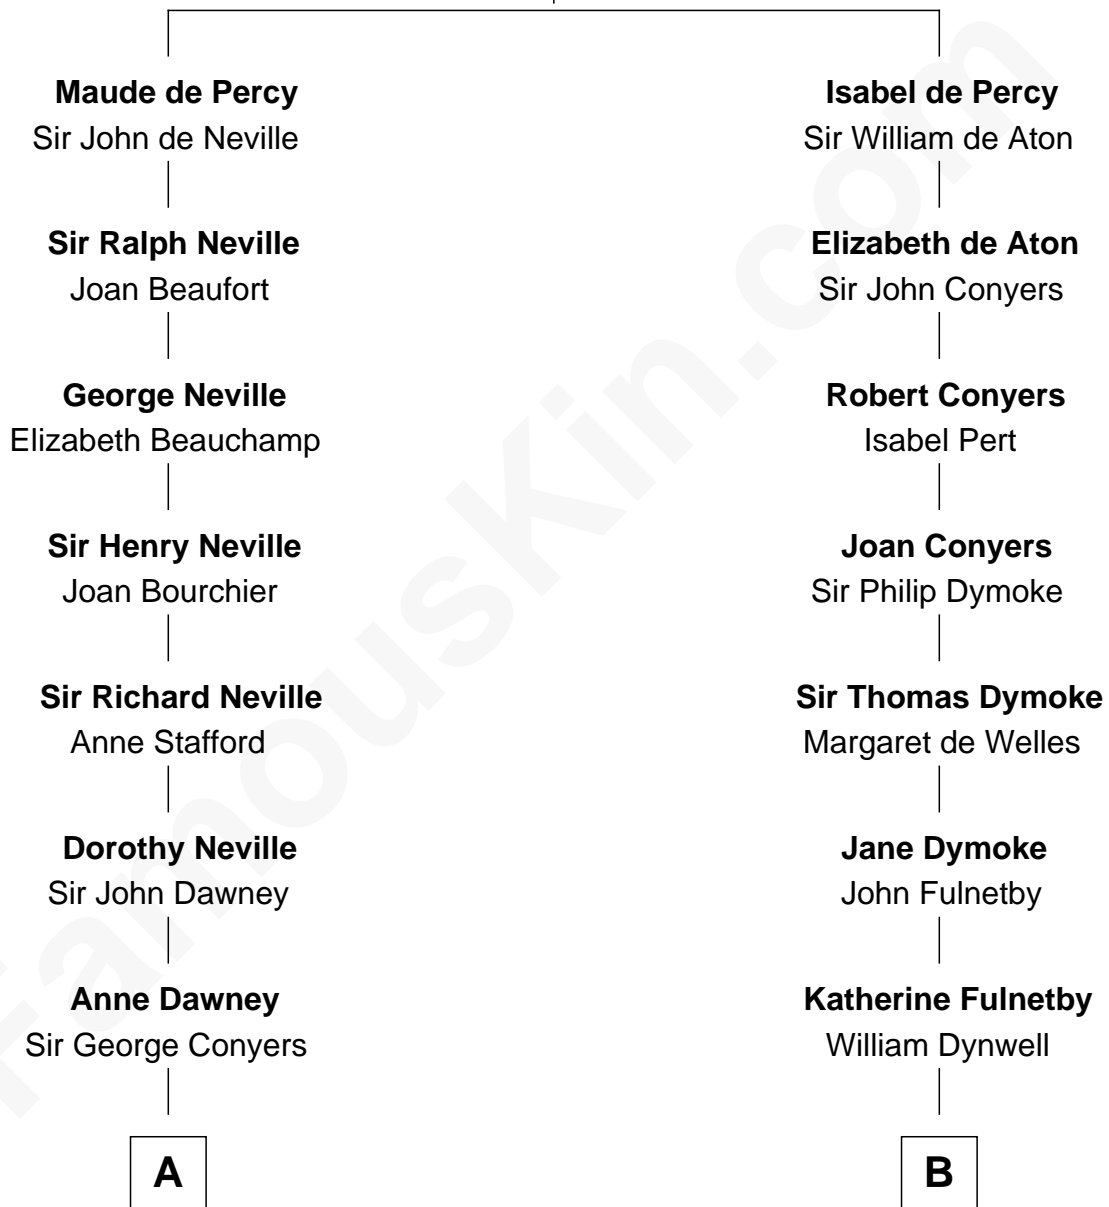

FamousKin.com Relationship Chart of

Randolph Scott

Movie Actor

18th cousin 2 times removed of

Owen Brewster

54th Governor of Maine

Sir Henry de Percy

Idoine de Clifford

C

Lucy Lionberger Crane

George Grant Scott

Randolph Scott

Movie Actor

D

Rev. Otis Bridges

Margaret Owen

Owen W. Bridges

Lydia A. -----

Carrie S. Bridges

William Edmund Brewster

Owen Brewster

54th Governor of Maine

FamousKin.com