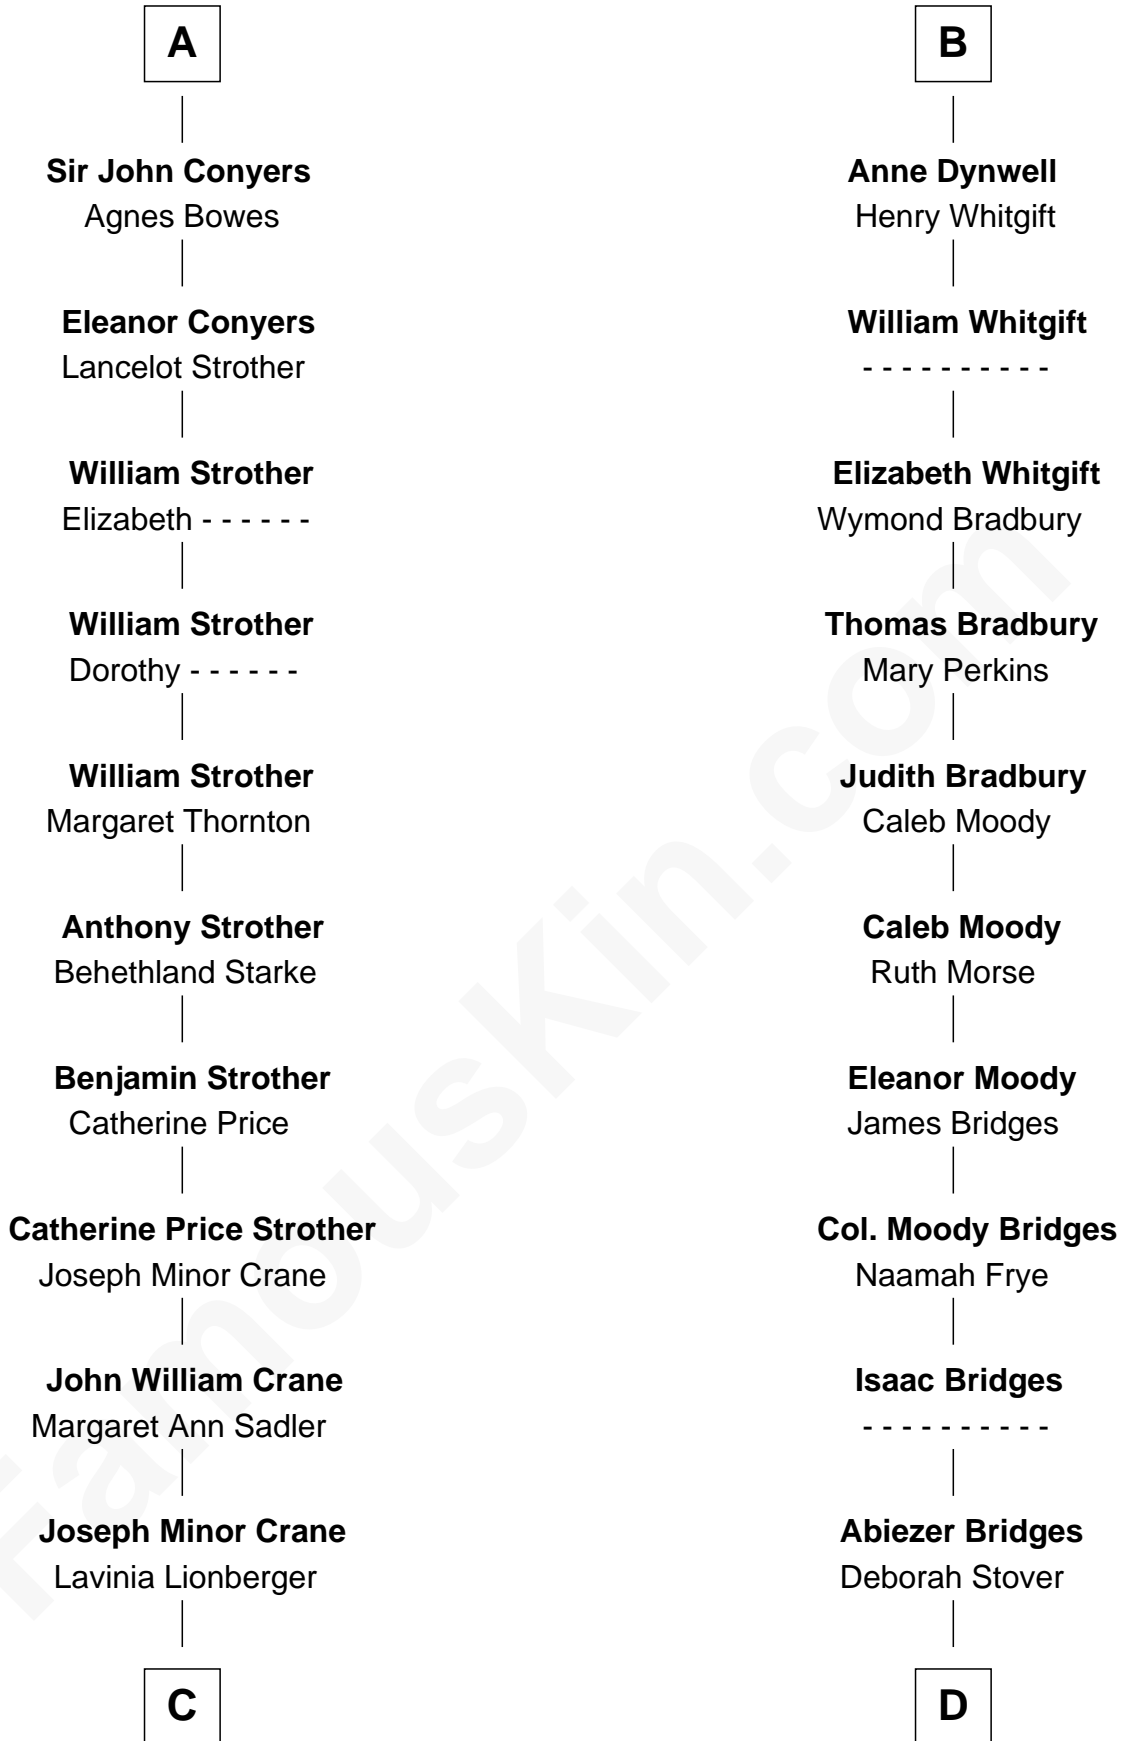

FamousKin.com Relationship Chart of

Randolph Scott

Movie Actor

18th cousin 2 times removed of

Owen Brewster

54th Governor of Maine

Sir Henry de Percy

Idoine de Clifford

C

Lucy Lionberger Crane

George Grant Scott

Randolph Scott

Movie Actor

D

Rev. Otis Bridges

Margaret Owen

Owen W. Bridges

Lydia A. -----

Carrie S. Bridges

William Edmund Brewster

Owen Brewster

54th Governor of Maine

FamousKin.com