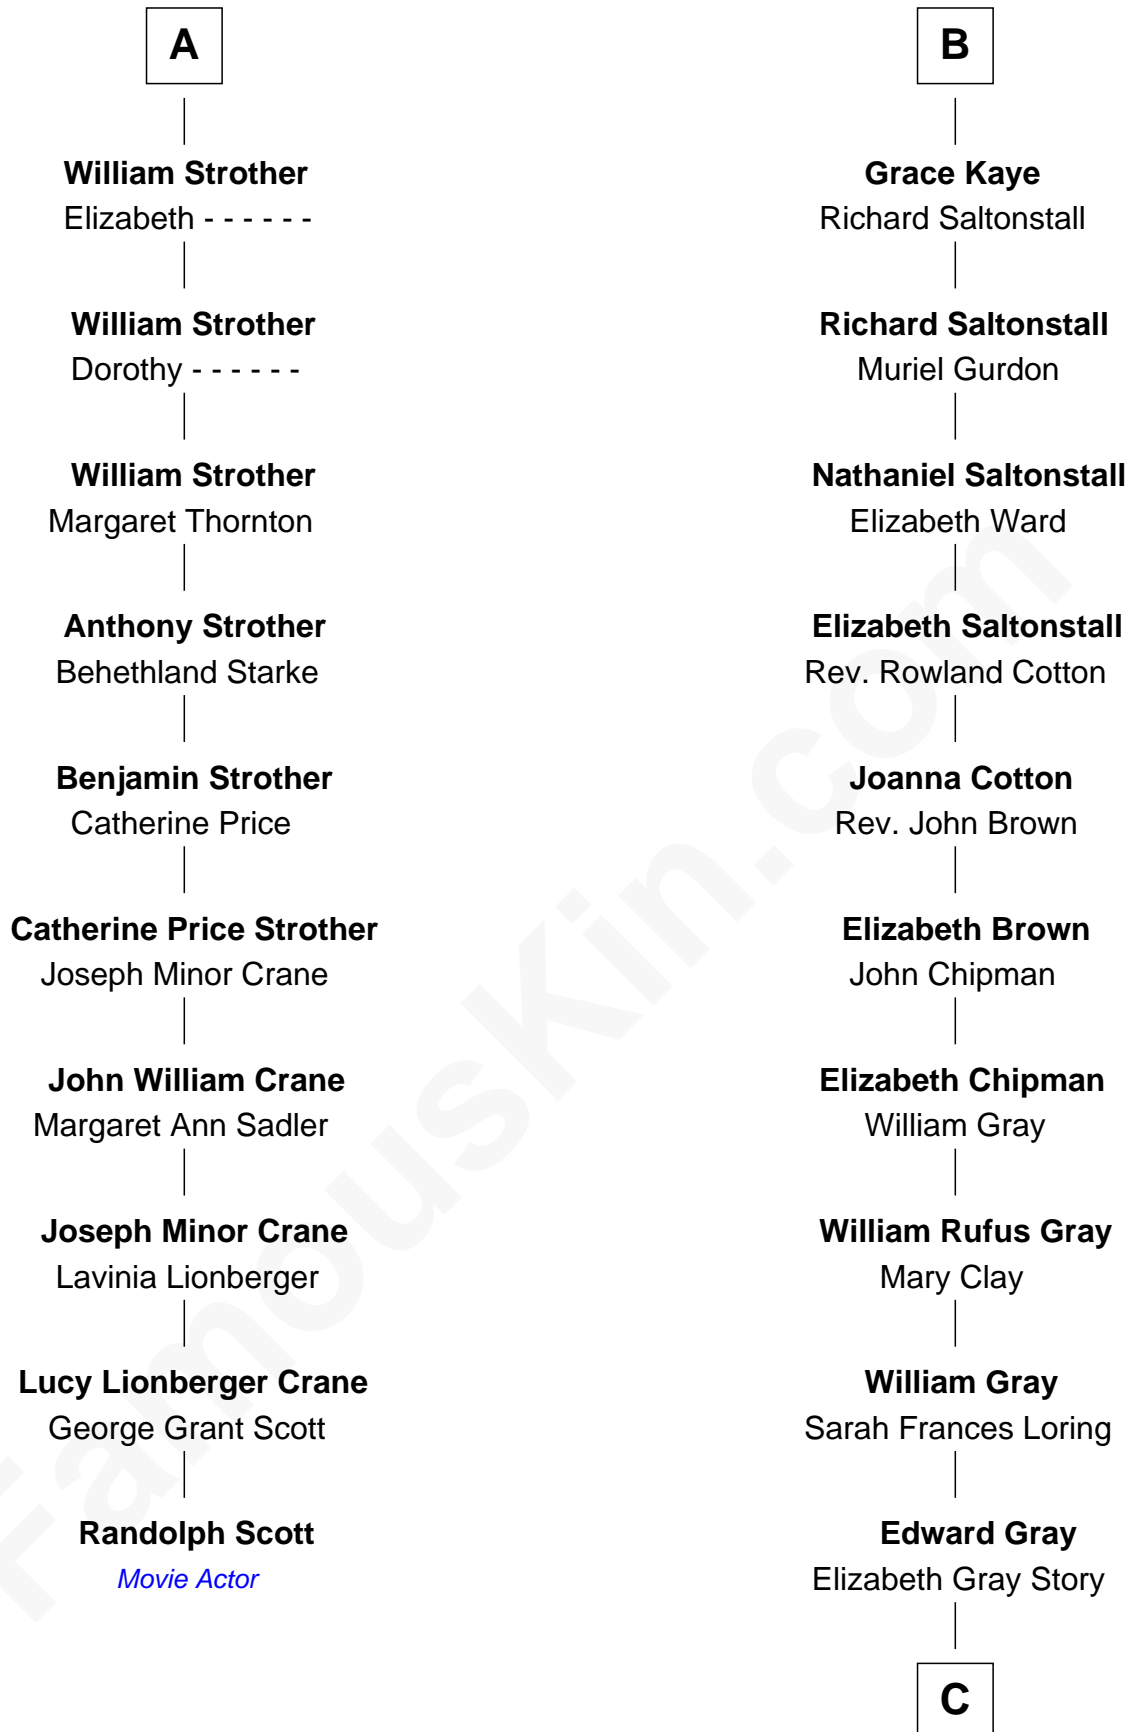

# FamousKin.com Relationship Chart of

**Randolph Scott**

*Movie Actor*

16th cousin 3 times removed of

**Story Musgrave**

*NASA Astronaut*

**Sir Thomas Aylesbury**

Katherine Pabenham

**C**

**Marguerite Gray**  
John Butler Swann

**Marguerite Swann**  
Percy Musgrave

**Story Musgrave**  
*NASA Astronaut*

FamousKin.com