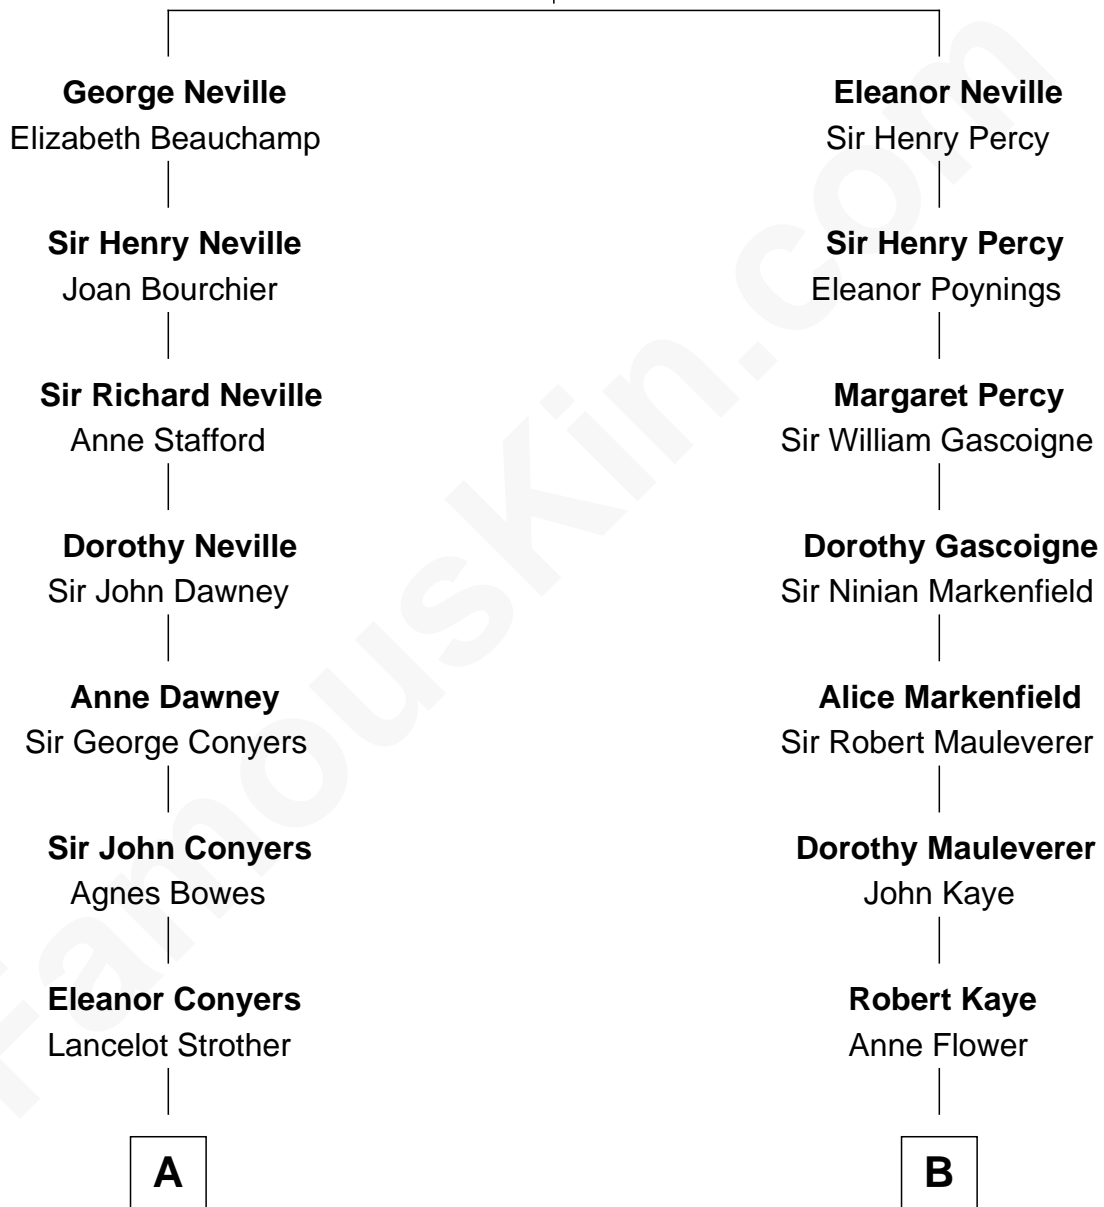

**FamousKin.com**  
**Relationship Chart of**  
**Randolph Scott**  
*Movie Actor*

16th cousin 3 times removed of  
**Story Musgrave**  
*NASA Astronaut*

**Sir Ralph Neville**  
 Joan Beaufort

C

**Marguerite Gray**  
John Butler Swann

**Marguerite Swann**  
Percy Musgrave

**Story Musgrave**  
*NASA Astronaut*

FamousKin.com