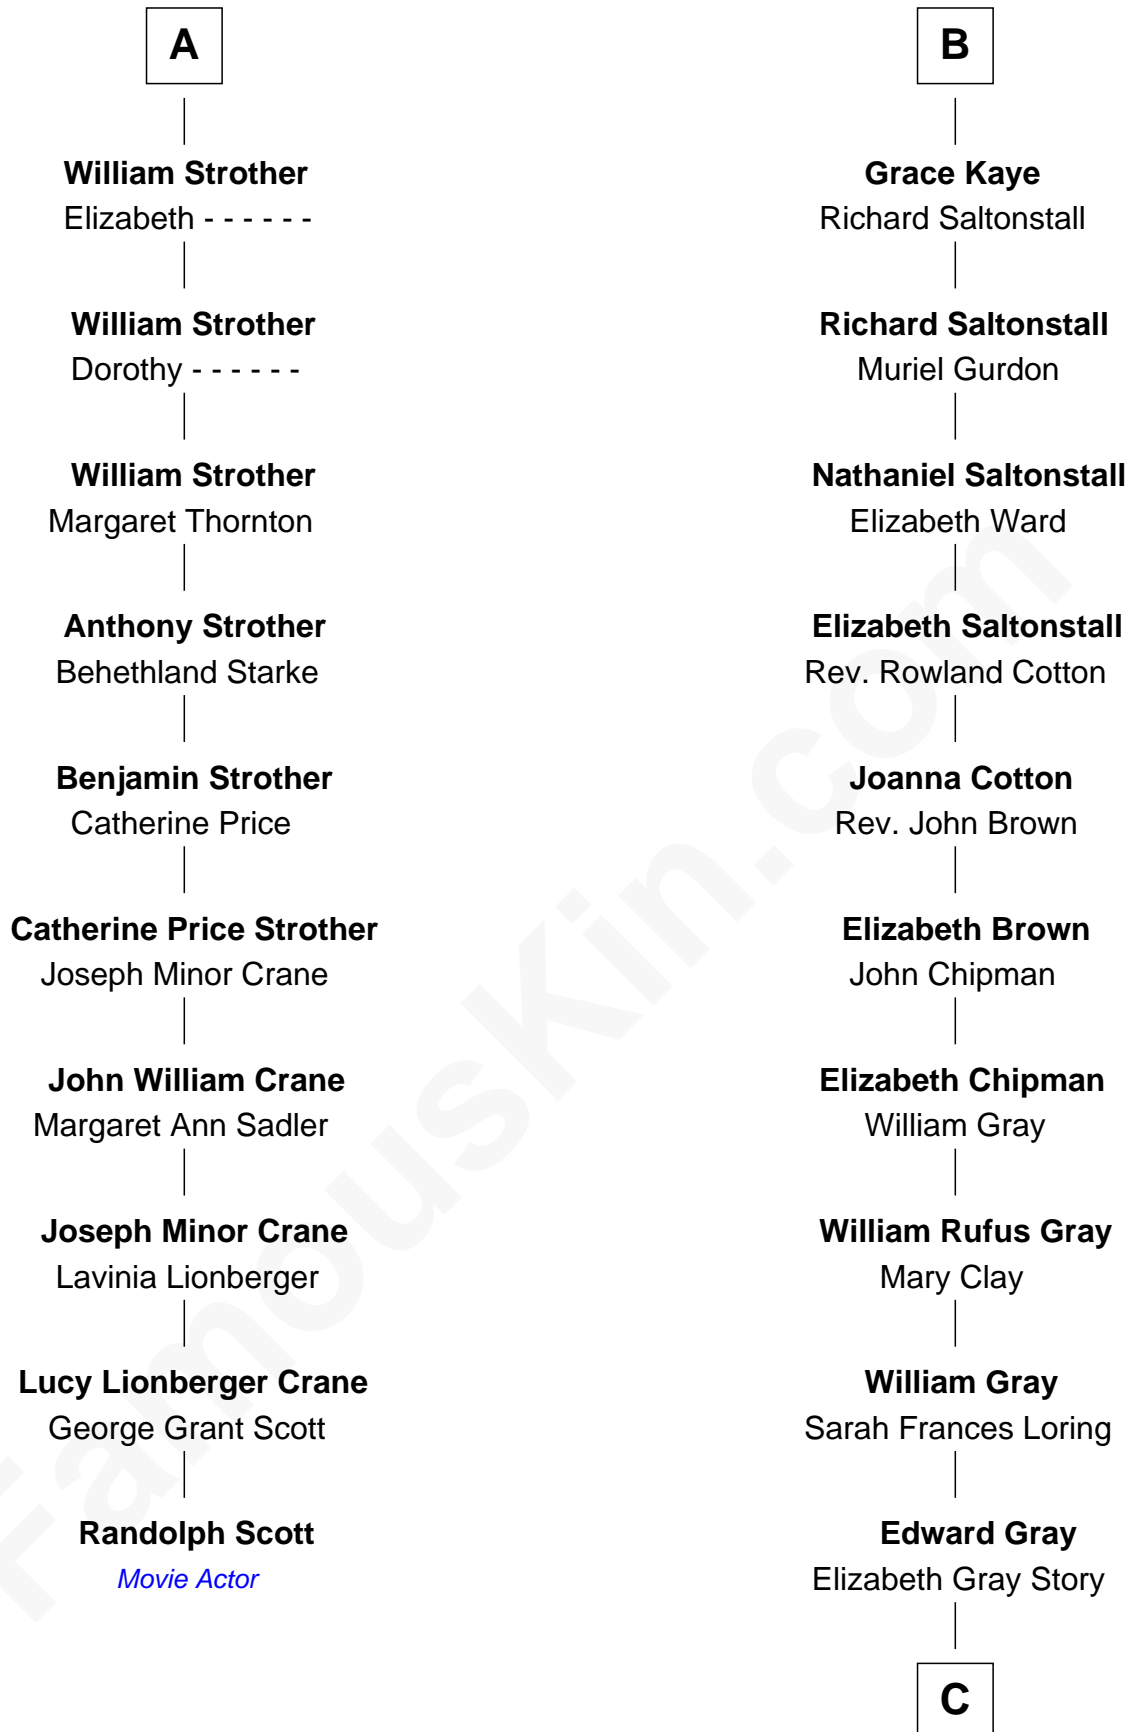

**FamousKin.com**  
**Relationship Chart of**  
**Randolph Scott**  
*Movie Actor*

16th cousin 3 times removed of  
**Story Musgrave**  
*NASA Astronaut*

**Sir Ralph Neville**  
 Joan Beaufort

C

**Marguerite Gray**  
John Butler Swann

**Marguerite Swann**  
Percy Musgrave

**Story Musgrave**  
*NASA Astronaut*

FamousKin.com