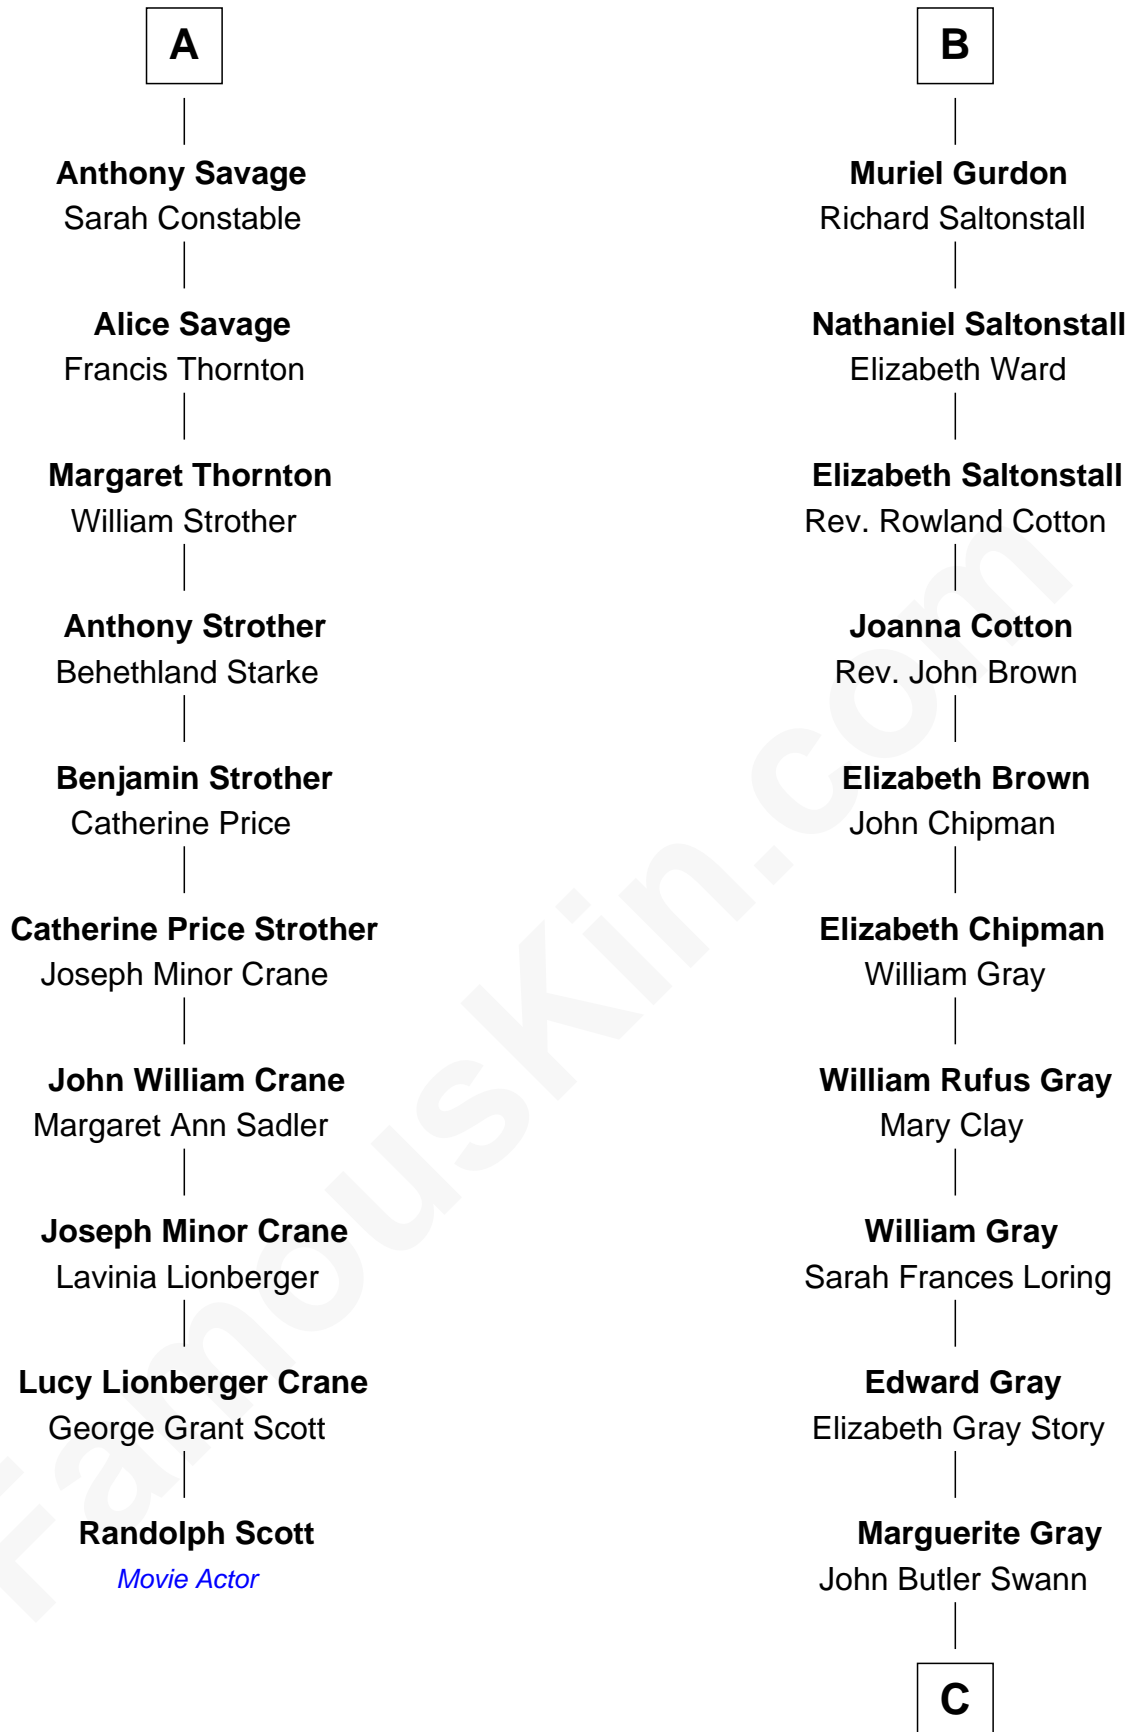

FamousKin.com

Relationship Chart of

Randolph Scott

Movie Actor

16th cousin 2 times removed of

Story Musgrave
NASA Astronaut

C

—
Marguerite Swann

Percy Musgrave

—
Story Musgrave

NASA Astronaut

FamousKin.com