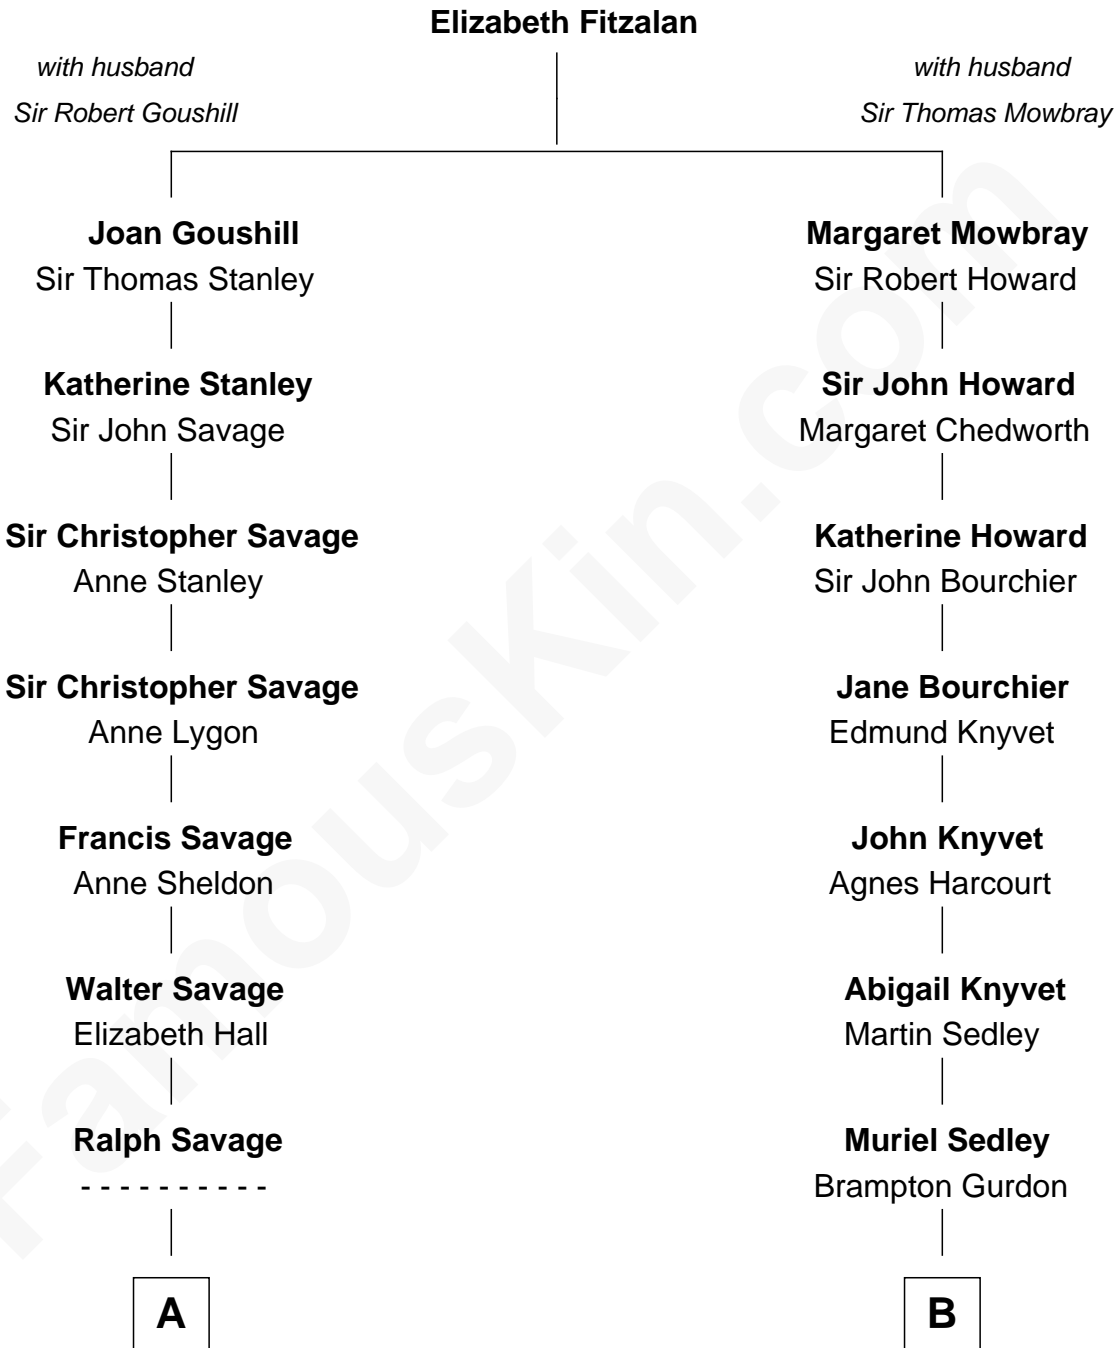

FamousKin.com

Relationship Chart of

Randolph Scott

Movie Actor

16th cousin 2 times removed of

Story Musgrave
NASA Astronaut

C

—
Marguerite Swann

Percy Musgrave

—
Story Musgrave

NASA Astronaut

FamousKin.com