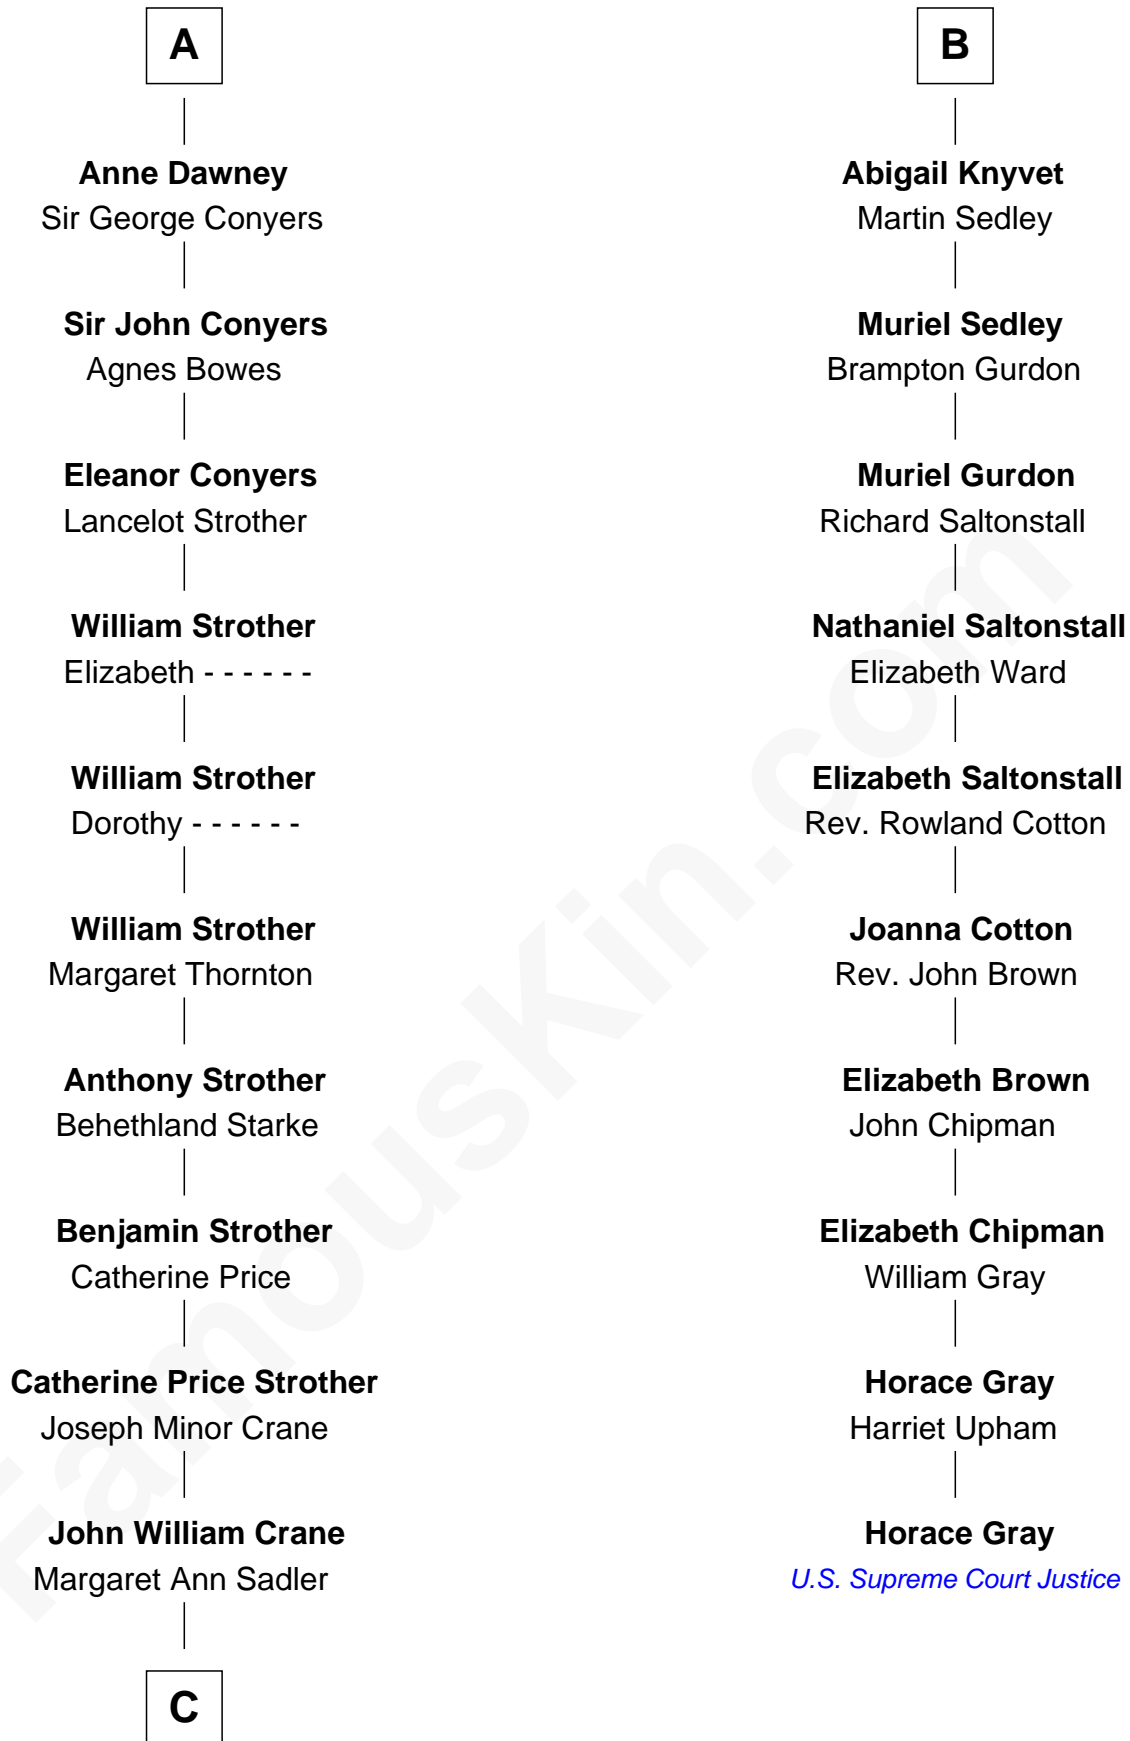

FamousKin.com
Relationship Chart of
Randolph Scott
Movie Actor

16th cousin 3 times removed of
Horace Gray
U.S. Supreme Court Justice

C

—
Joseph Minor Crane

Lavinia Lionberger

—
Lucy Lionberger Crane

George Grant Scott

—
Randolph Scott

Movie Actor

FamousKin.com