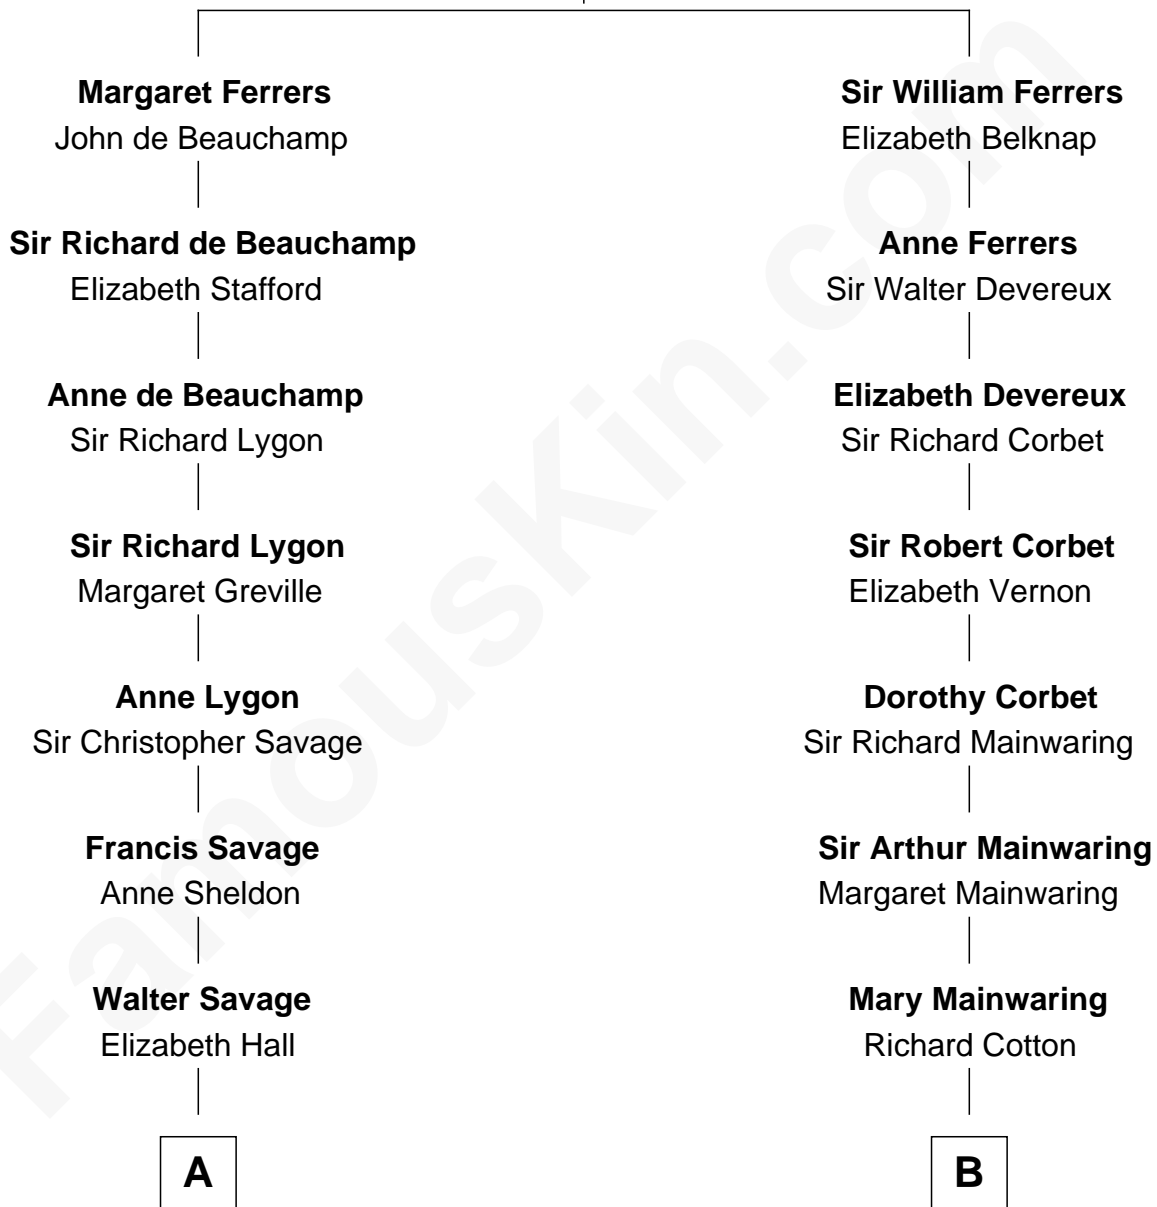

# FamousKin.com Relationship Chart of

**Randolph Scott**

*Movie Actor*

17th cousin 1 time removed of

**Elizabeth Montgomery**

*TV Actress - "Bewitched"*

**Sir Edmund Ferrers**

Ellen Roche

C

Henry Montgomery  
Elizabeth Bryan Allen

Elizabeth Montgomery  
*TV Actress - "Bewitched"*

FamousKin.com