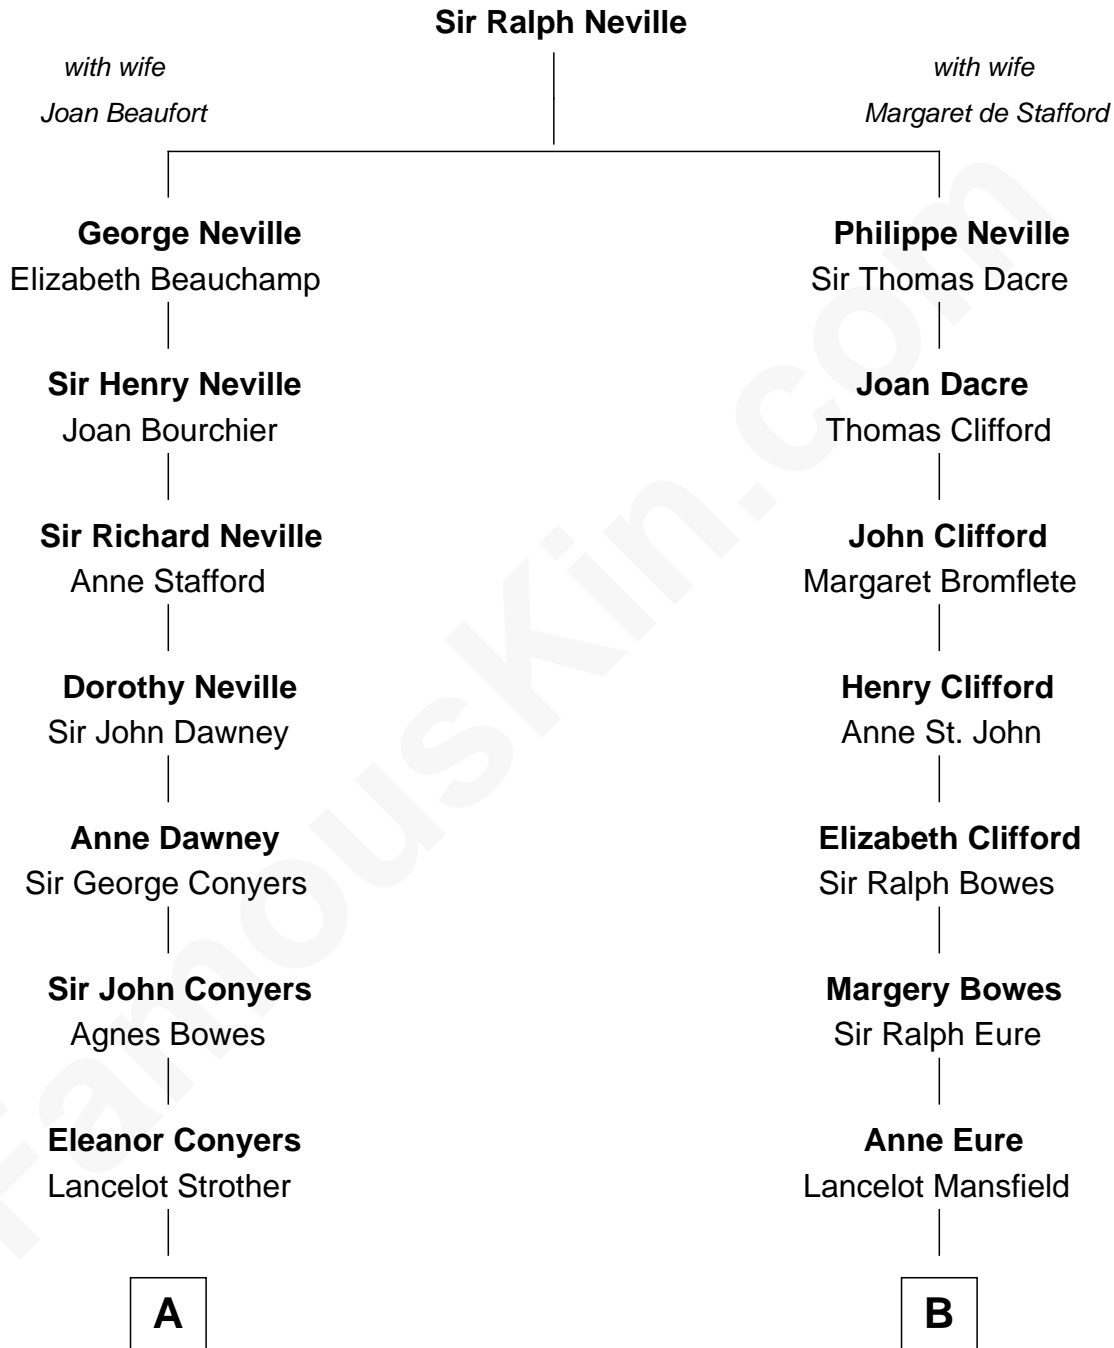

**FamousKin.com**  
**Relationship Chart of**  
**Randolph Scott**  
*Movie Actor*

16th cousin 2 times removed of

**Elizabeth Montgomery**  
*TV Actress - "Bewitched"*

C

Henry Montgomery  
Elizabeth Bryan Allen

Elizabeth Montgomery  
*TV Actress - "Bewitched"*

FamousKin.com