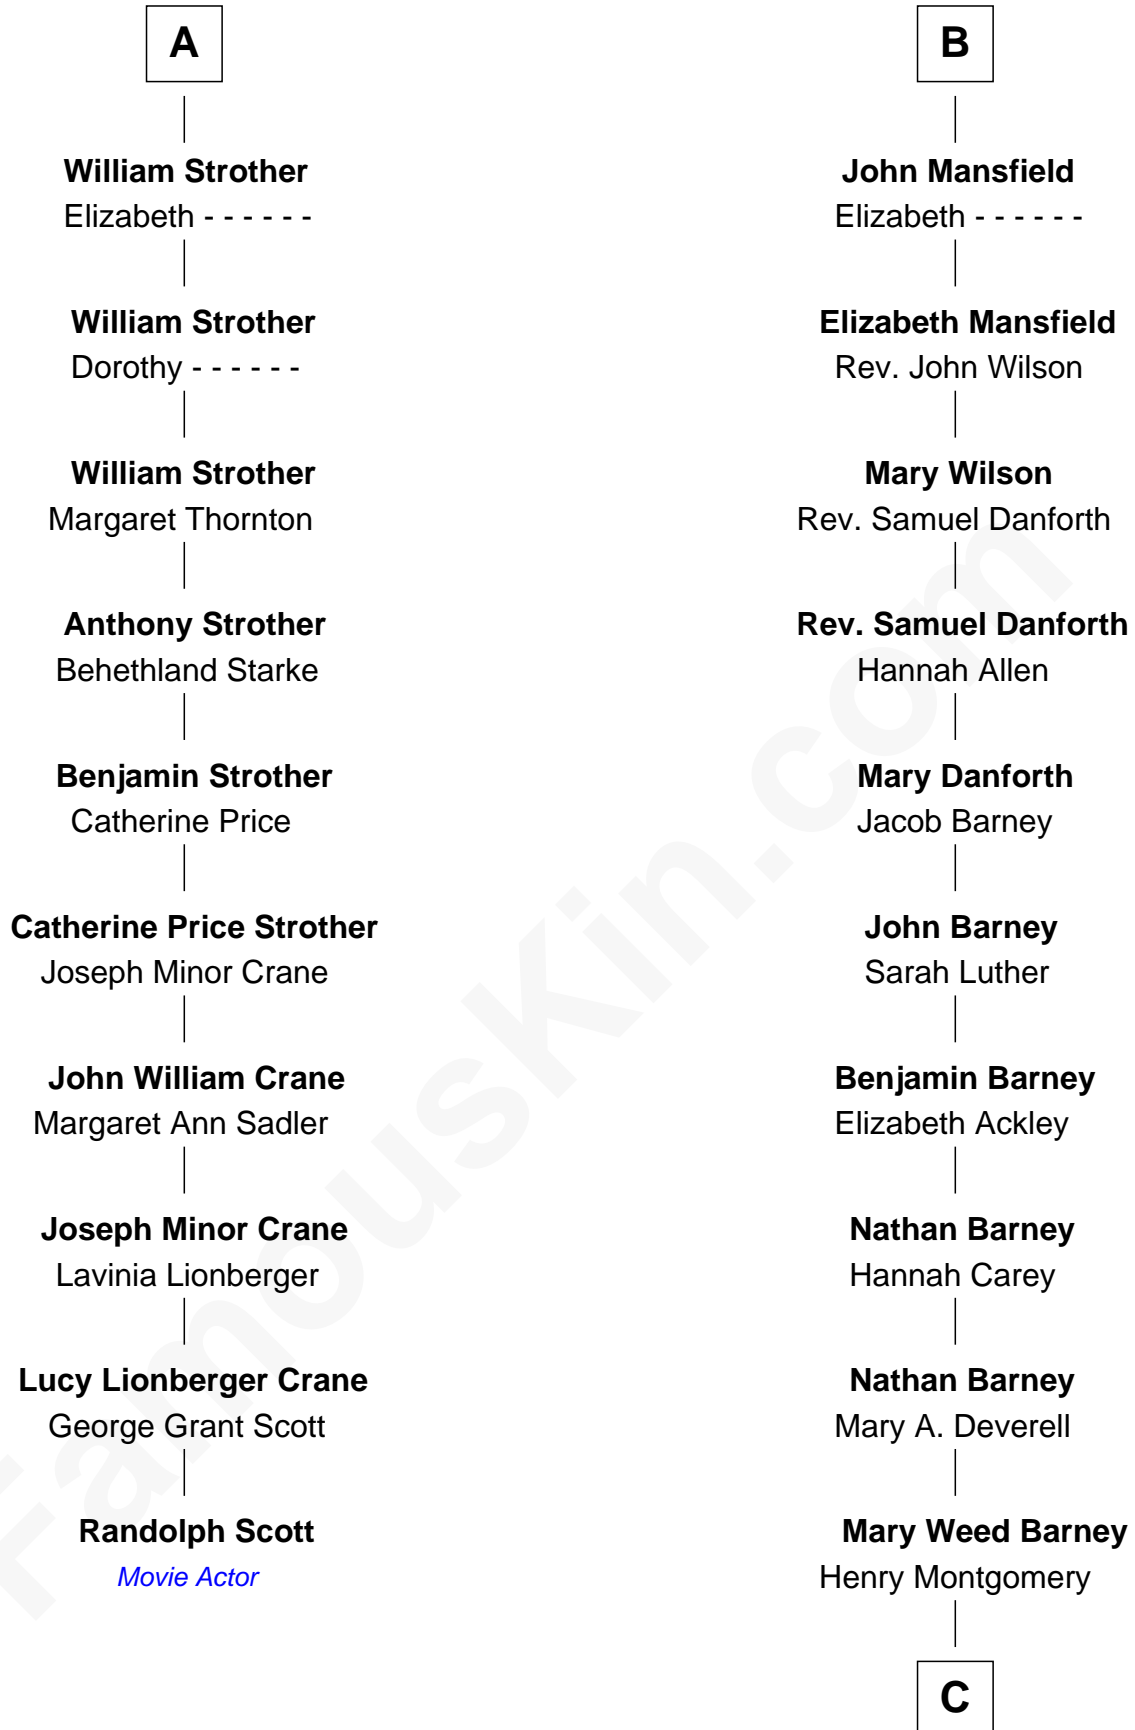

**FamousKin.com**  
**Relationship Chart of**  
**Randolph Scott**  
*Movie Actor*

16th cousin 2 times removed of

**Elizabeth Montgomery**  
*TV Actress - "Bewitched"*

C

Henry Montgomery  
Elizabeth Bryan Allen

Elizabeth Montgomery  
*TV Actress - "Bewitched"*

FamousKin.com