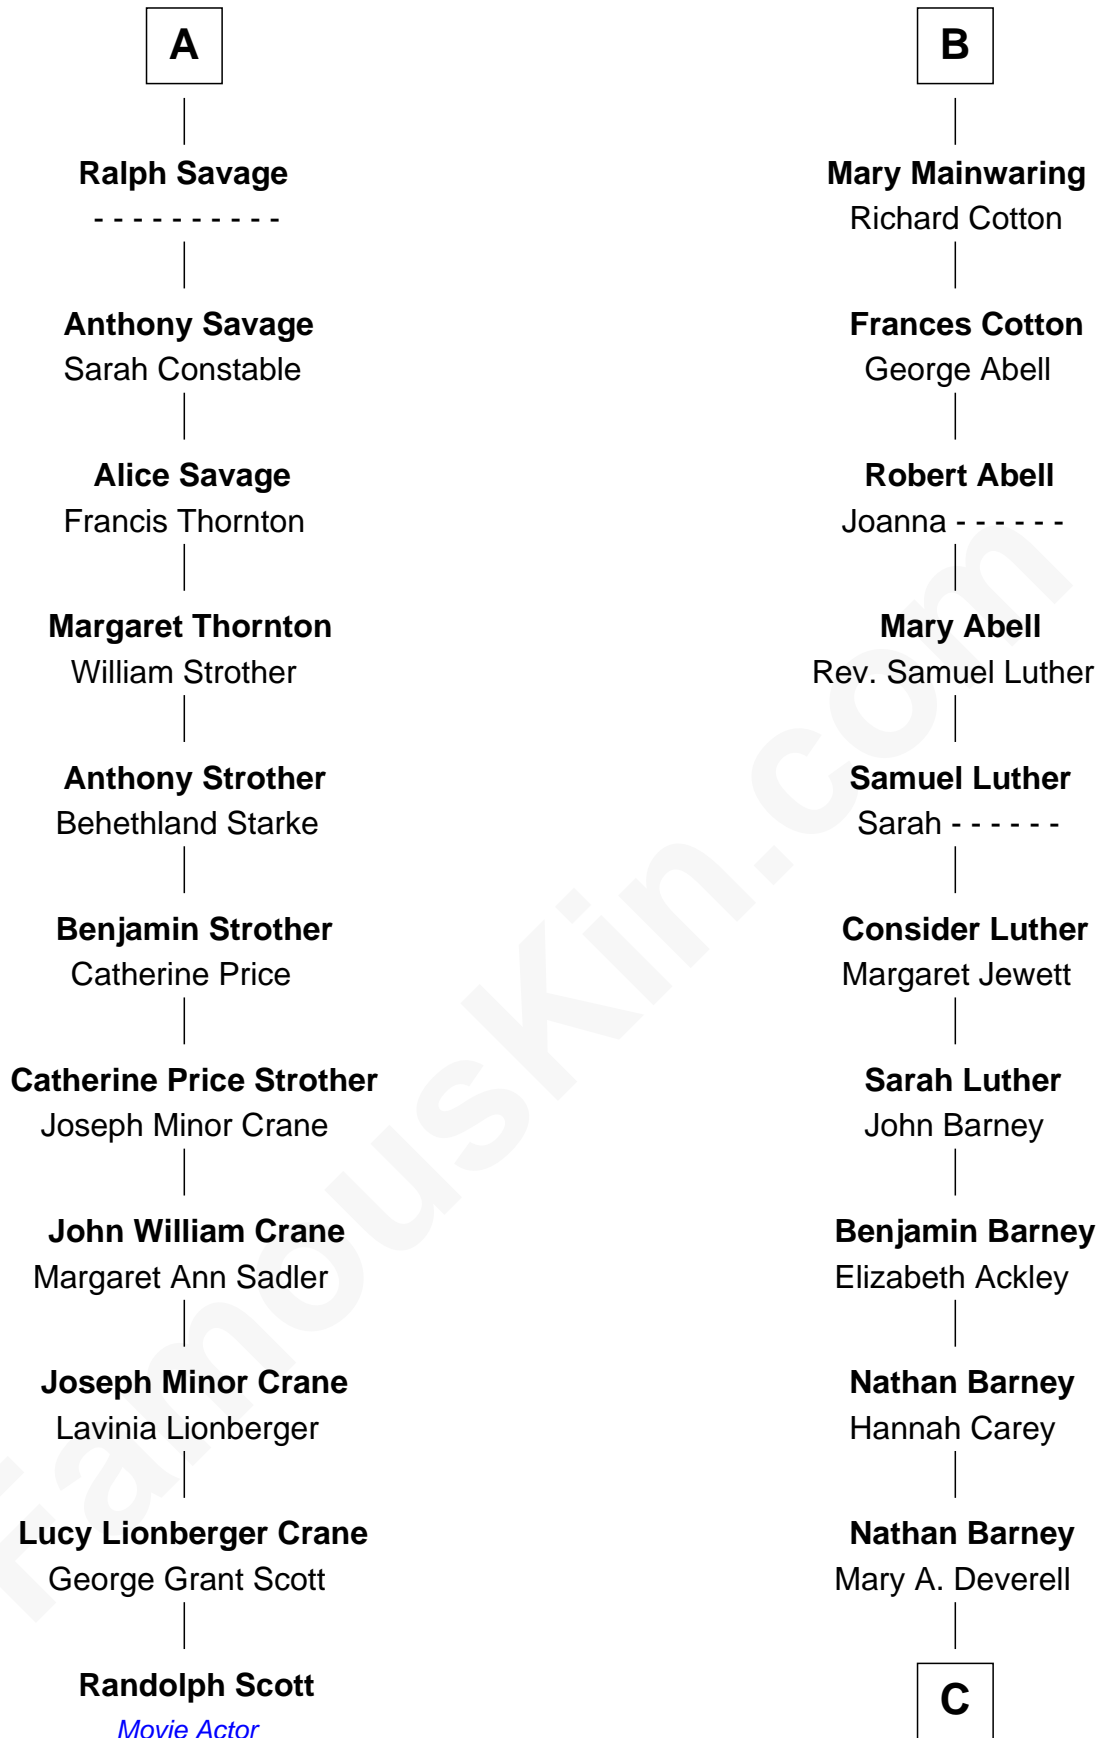

FamousKin.com
Relationship Chart of
Randolph Scott
Movie Actor

17th cousin 2 times removed of

Elizabeth Montgomery
TV Actress - "Bewitched"

Sir Richard Fitzalan
 Elizabeth de Bohun

C

—
Mary Weed Barney
Henry Montgomery

—
Henry Montgomery
Elizabeth Bryan Allen

—
Elizabeth Montgomery
TV Actress - "Bewitched"

FamousKin.com