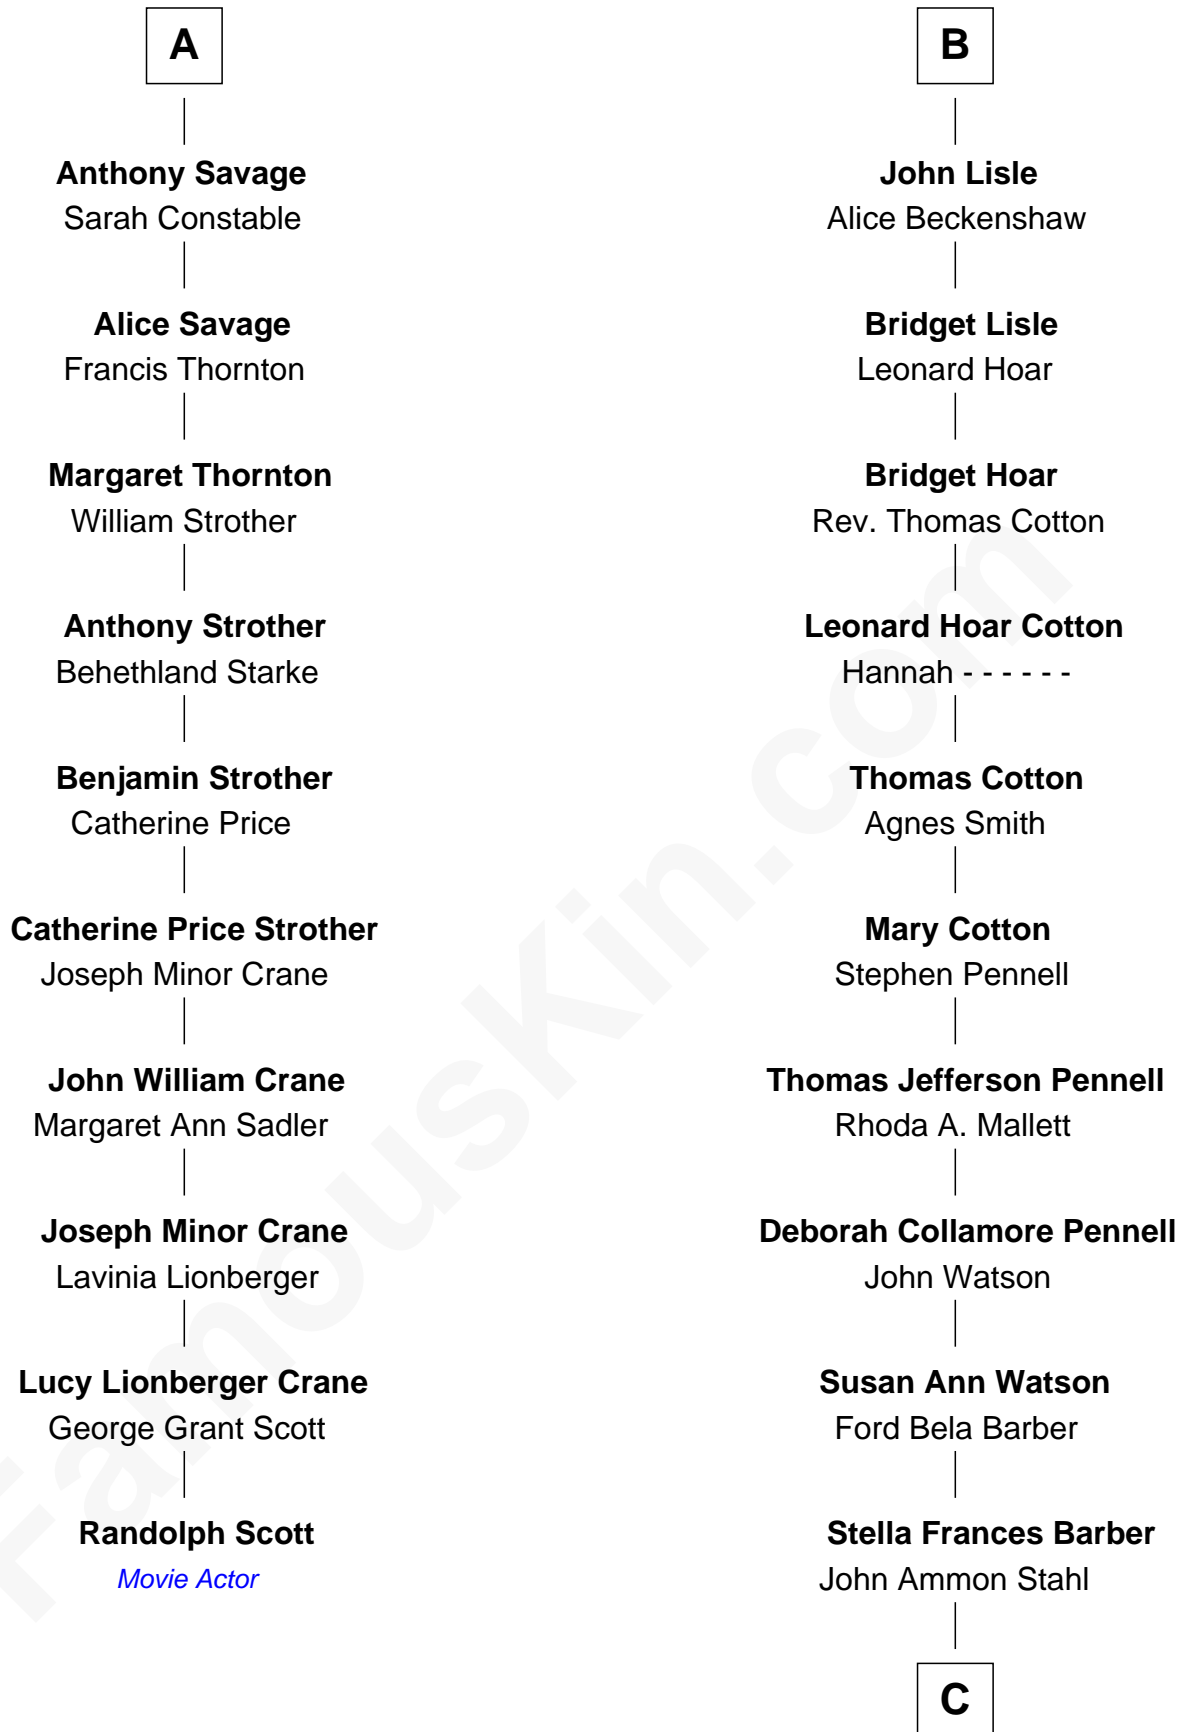

FamousKin.com
Relationship Chart of
Randolph Scott
Movie Actor

16th cousin 2 times removed of
Warren Buffett
Chairman & CEO, Berkshire Hathaway

C

Leila Stahl

Howard Homan Buffett

Warren Buffett

Chairman & CEO, Berkshire Hathaway

FamousKin.com