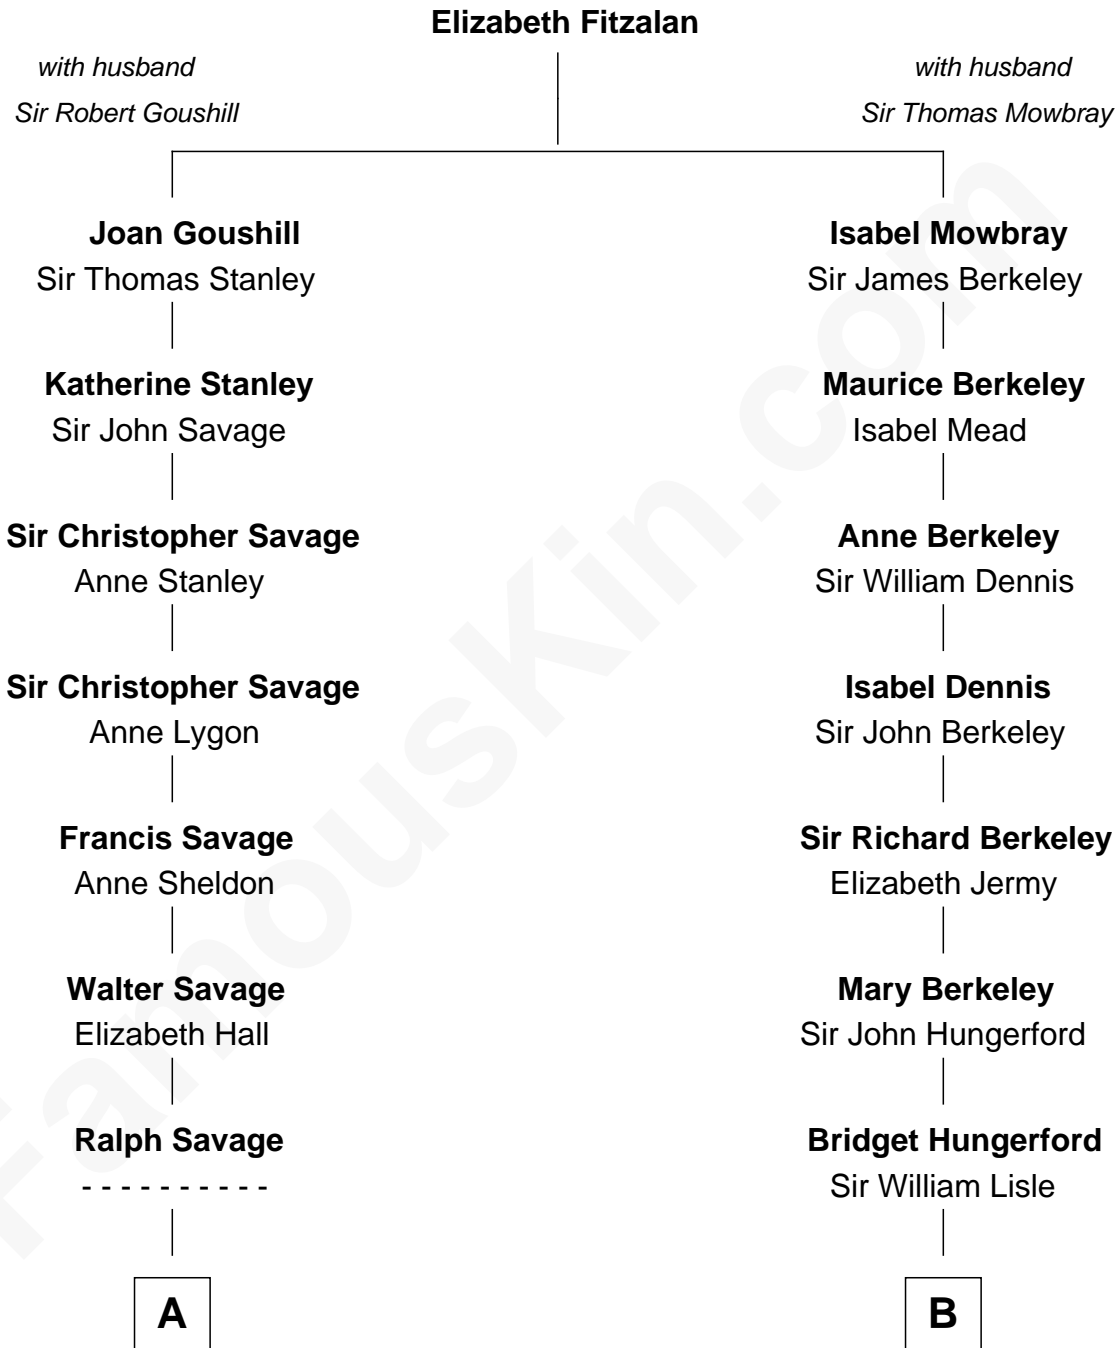

FamousKin.com
Relationship Chart of
Randolph Scott
Movie Actor

16th cousin 2 times removed of
Warren Buffett
Chairman & CEO, Berkshire Hathaway

C

Leila Stahl

Howard Homan Buffett

Warren Buffett

Chairman & CEO, Berkshire Hathaway

FamousKin.com