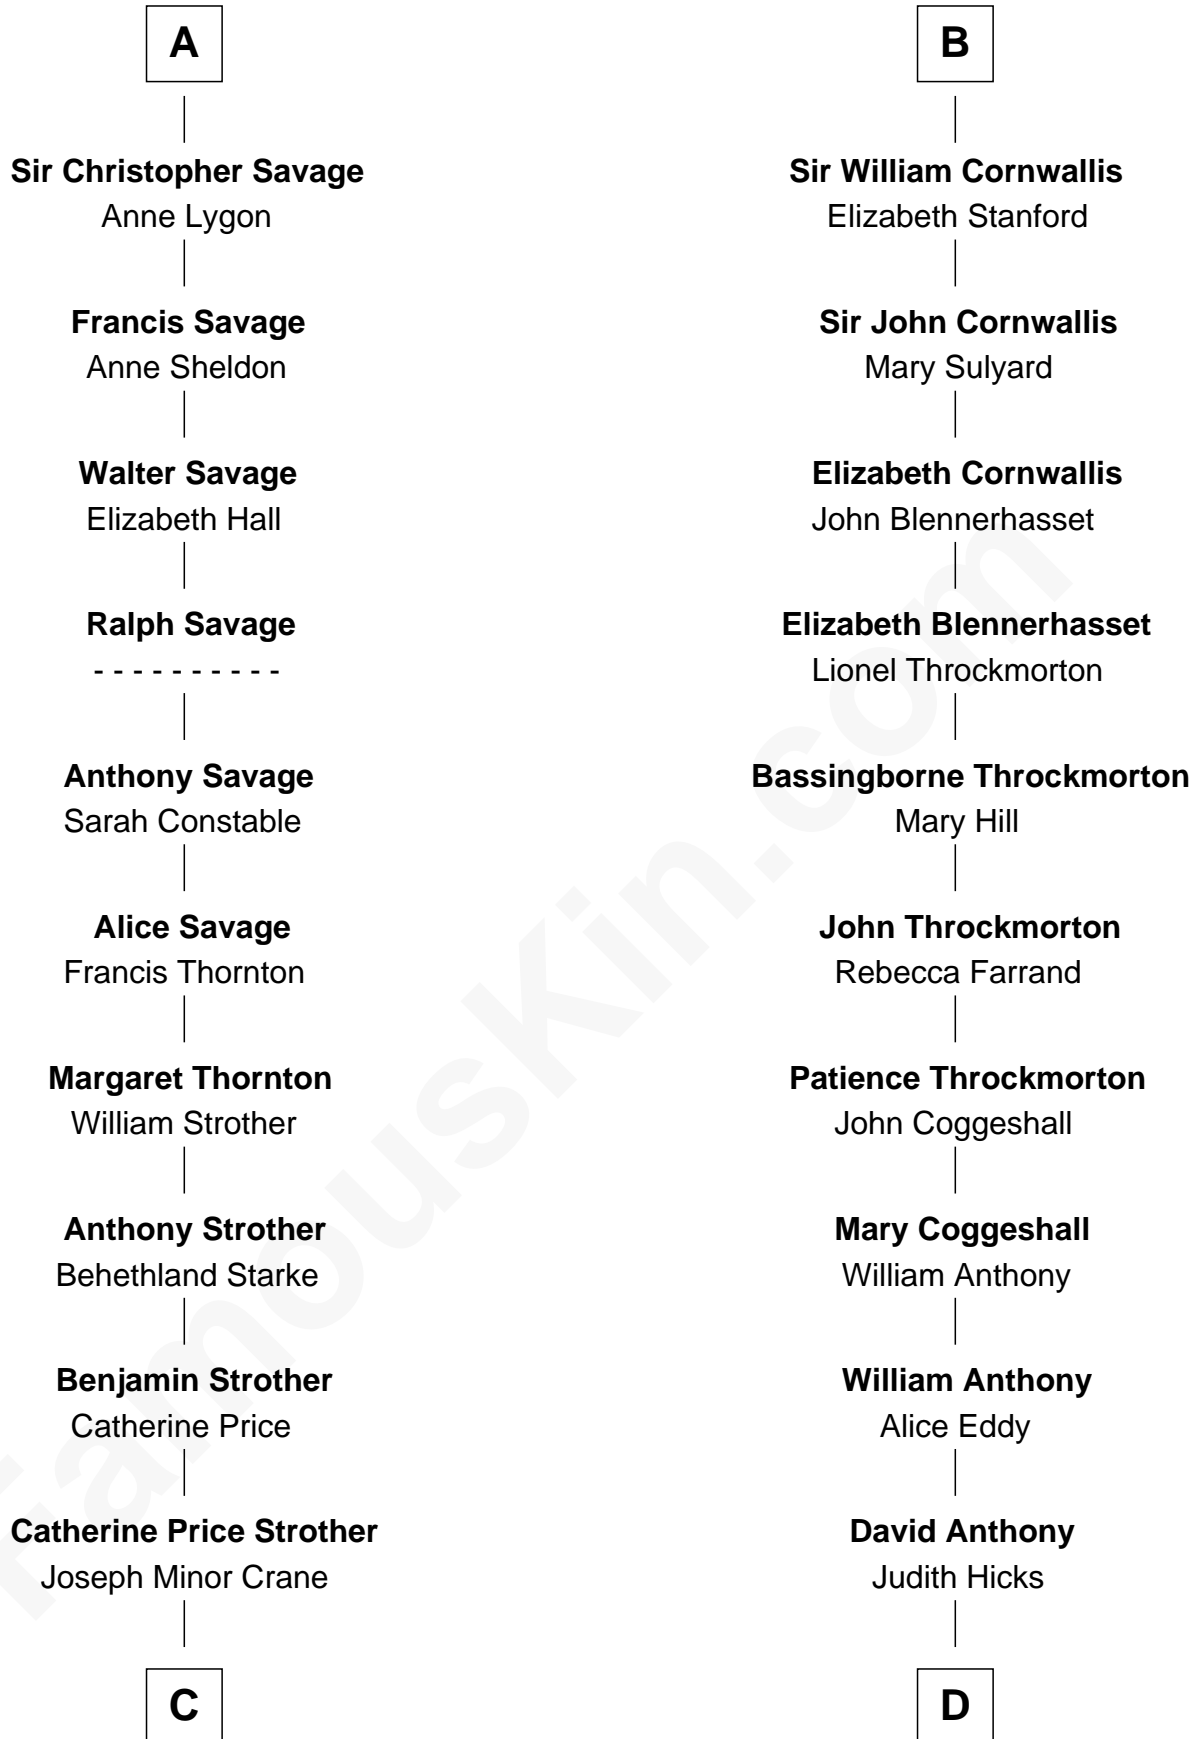

FamousKin.com
Relationship Chart of
Randolph Scott
Movie Actor

19th cousin 1 time removed of
Susan B. Anthony
Women's Rights Advocate

C

John William Crane
Margaret Ann Sadler

Joseph Minor Crane
Lavinia Lionberger

Lucy Lionberger Crane
George Grant Scott

Randolph Scott
Movie Actor

D

Humphrey Anthony
Hannah Lapham

Daniel Anthony
Lucy Read

Susan B. Anthony
Women's Rights Advocate

FamousKin.com