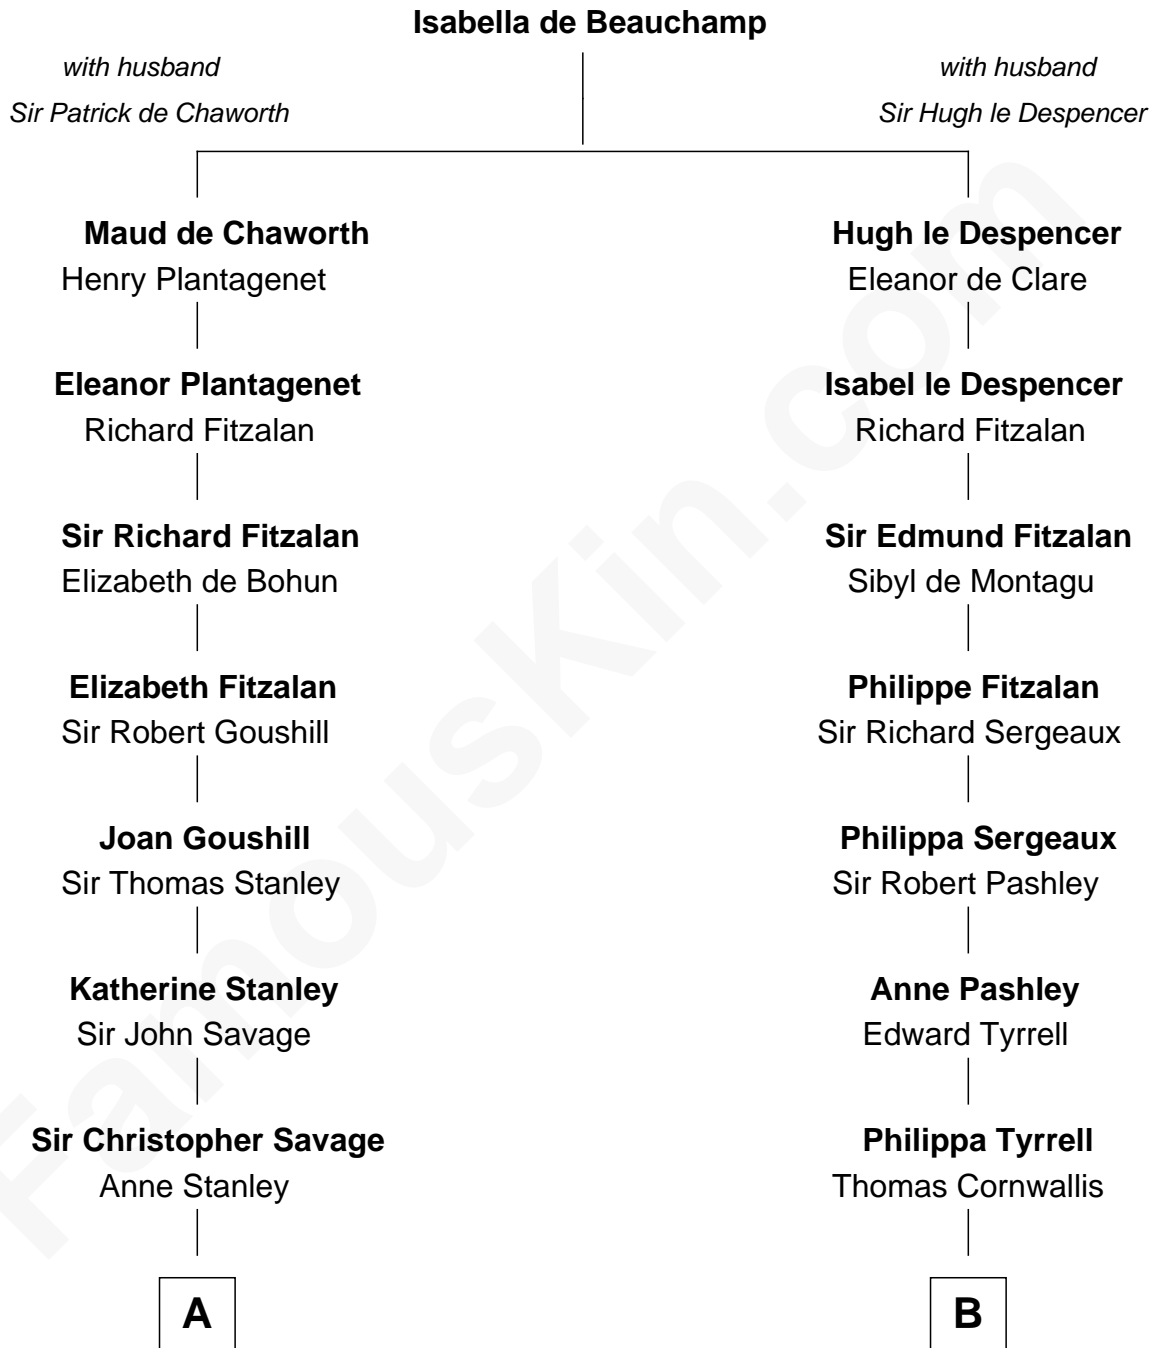

FamousKin.com
Relationship Chart of
Randolph Scott
Movie Actor

19th cousin 1 time removed of
Susan B. Anthony
Women's Rights Advocate

C

John William Crane
Margaret Ann Sadler

Joseph Minor Crane
Lavinia Lionberger

Lucy Lionberger Crane
George Grant Scott

Randolph Scott
Movie Actor

D

Humphrey Anthony
Hannah Lapham

Daniel Anthony
Lucy Read

Susan B. Anthony
Women's Rights Advocate

FamousKin.com