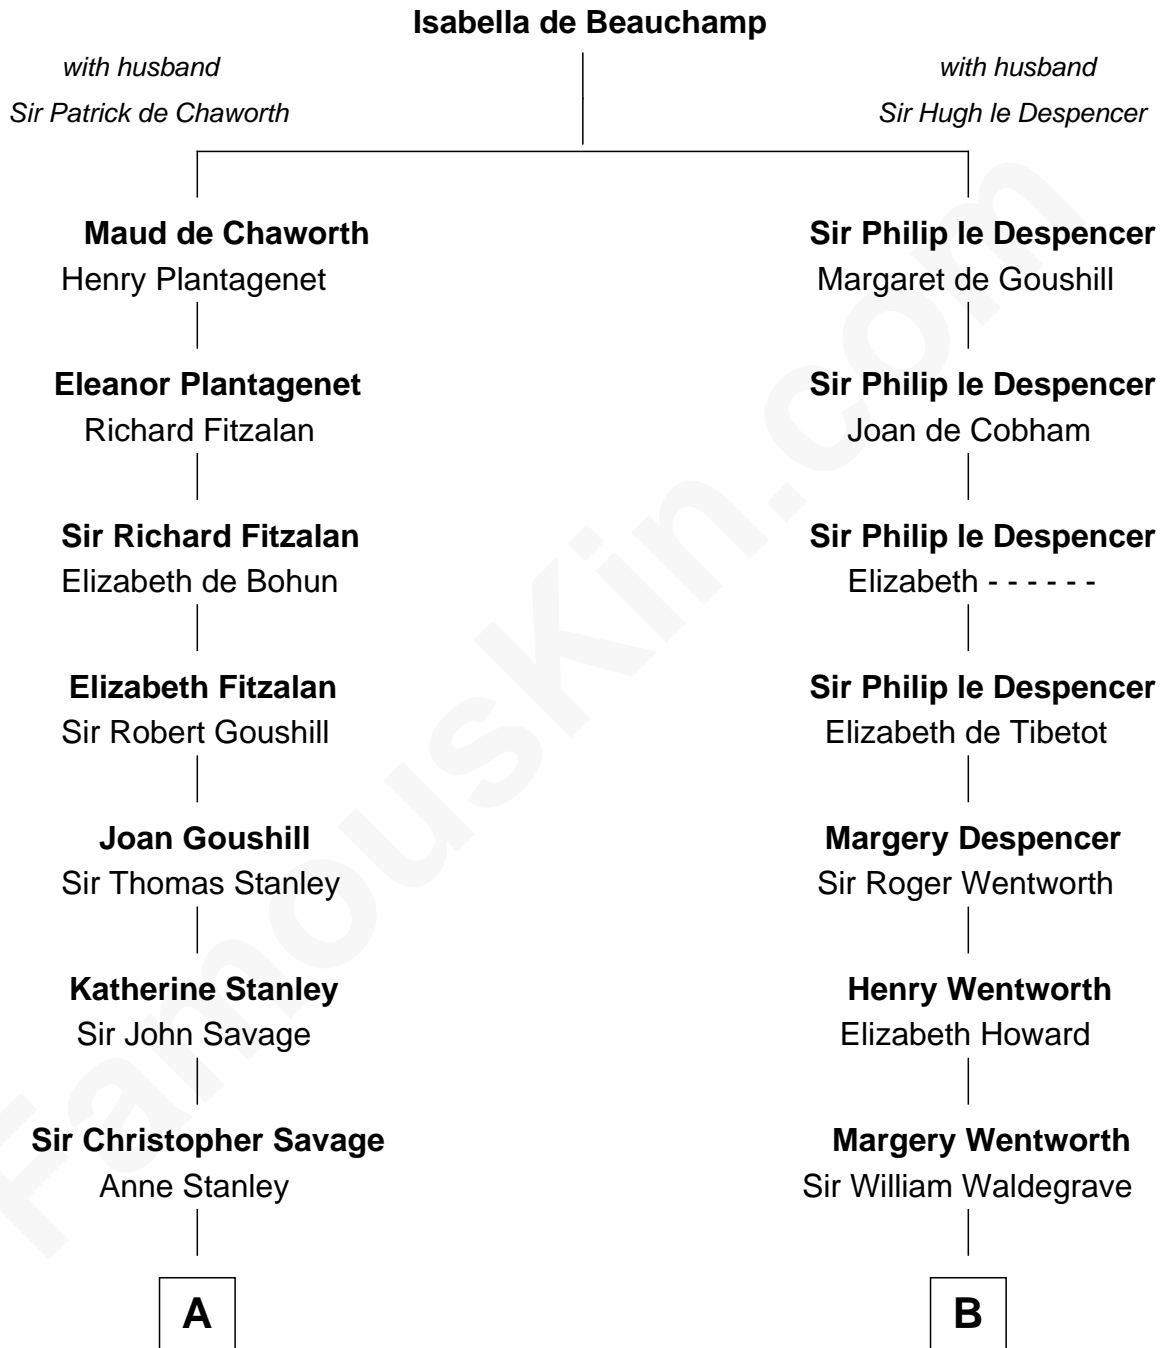

FamousKin.com Relationship Chart of

Randolph Scott

Movie Actor

20th cousin of

Walt Disney

Co-Founder of The Walt Disney Company

C

John William Crane

Margaret Ann Sadler

Joseph Minor Crane

Lavinia Lionberger

Lucy Lionberger Crane

George Grant Scott

Randolph Scott

Movie Actor

D