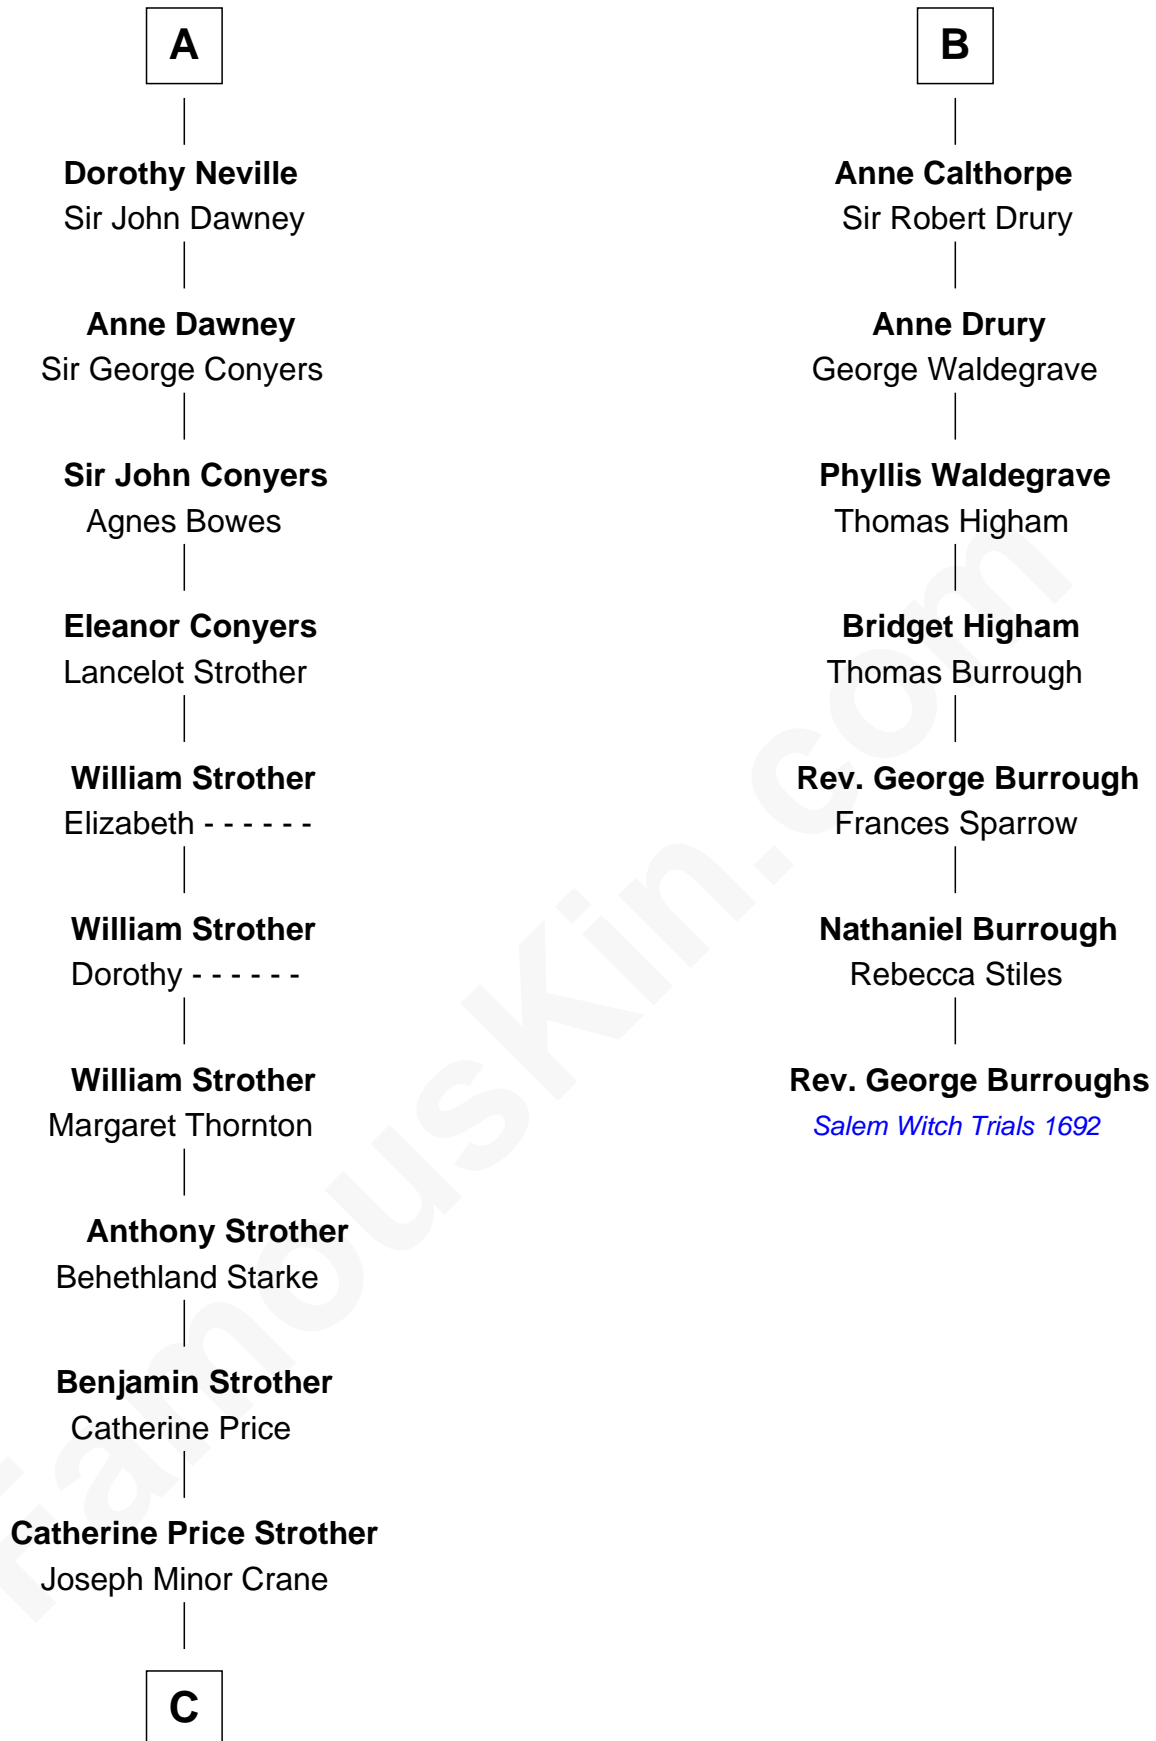

FamousKin.com

Relationship Chart of

Randolph Scott

Movie Actor

13th cousin 7 times removed of

Rev. George Burroughs

Executed for Witchcraft, Salem 1692

C

—
John William Crane

Margaret Ann Sadler

—
Joseph Minor Crane

Lavinia Lionberger

—
Lucy Lionberger Crane

George Grant Scott

—
Randolph Scott

Movie Actor

FamousKin.com