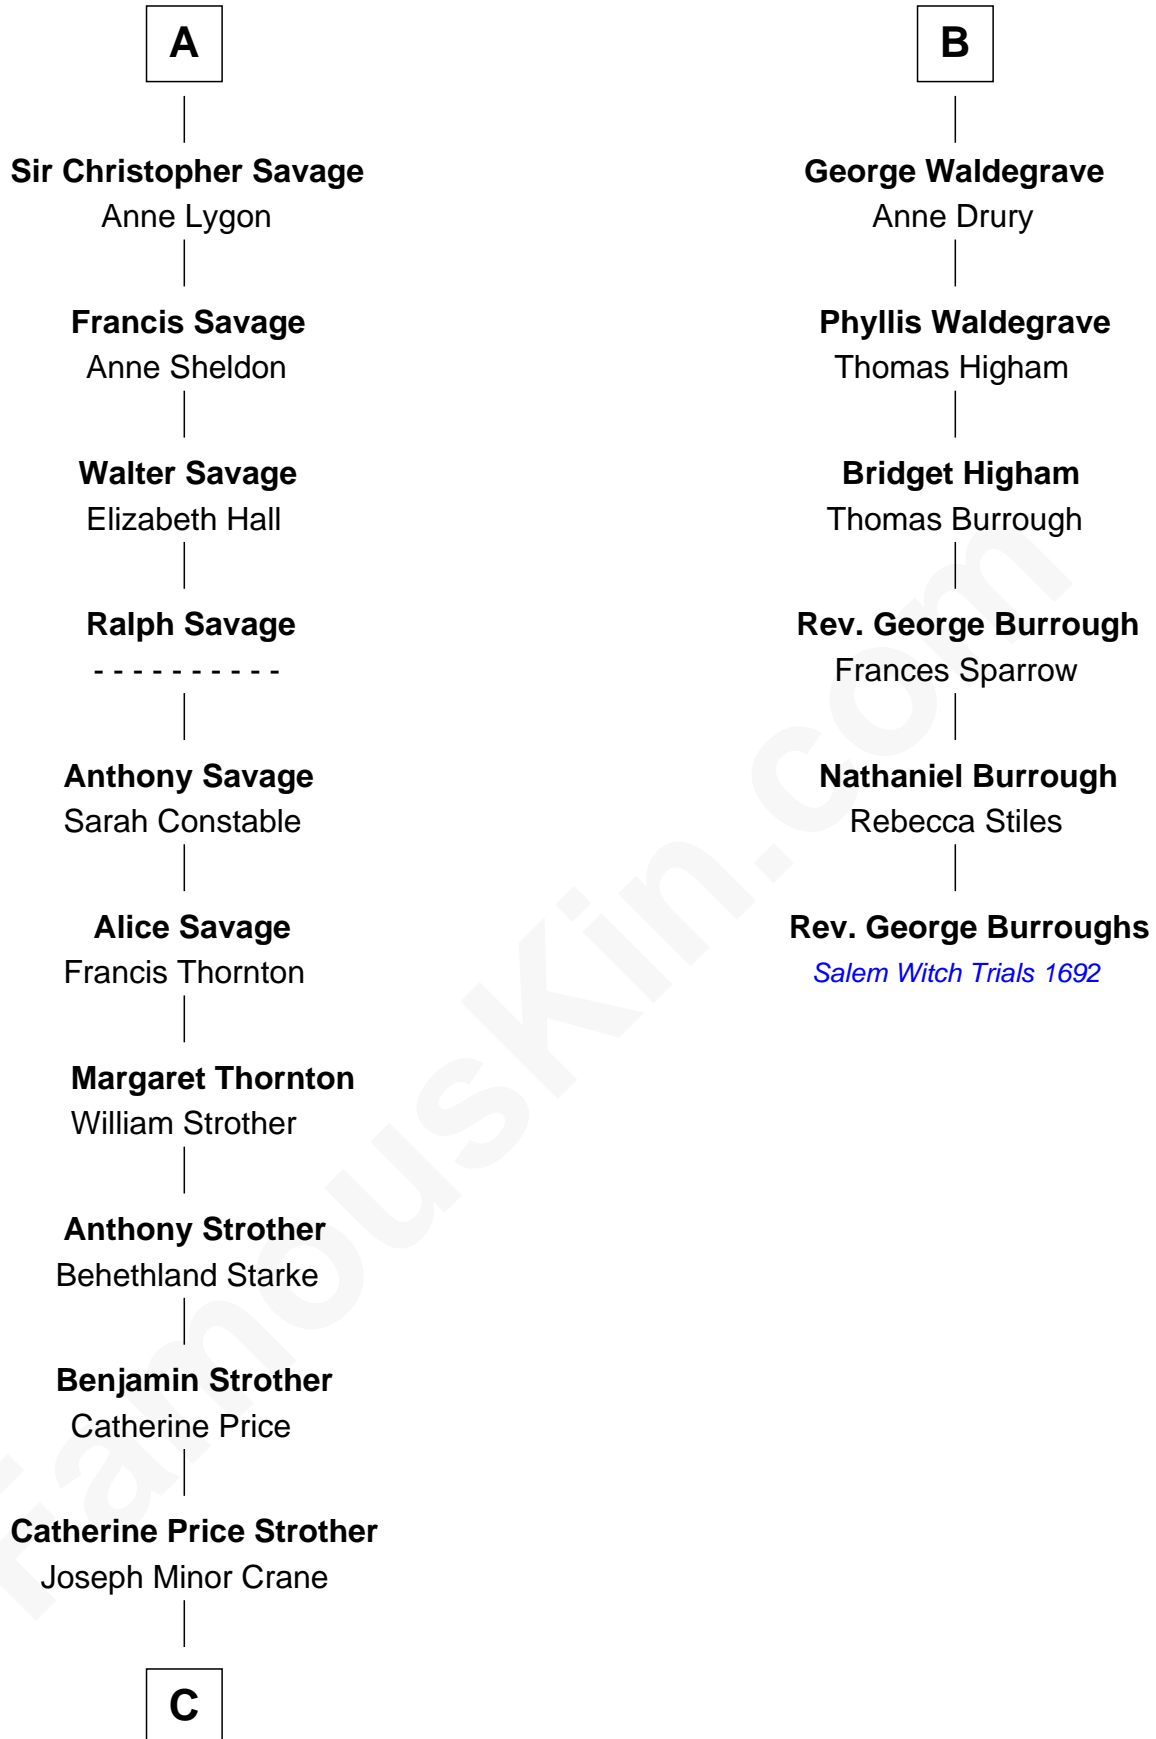

FamousKin.com
Relationship Chart of
Randolph Scott
Movie Actor

12th cousin 8 times removed of
Rev. George Burroughs
Executed for Witchcraft, Salem 1692

C

—
John William Crane

Margaret Ann Sadler

—
Joseph Minor Crane

Lavinia Lionberger

—
Lucy Lionberger Crane

George Grant Scott

—
Randolph Scott

Movie Actor

FamousKin.com