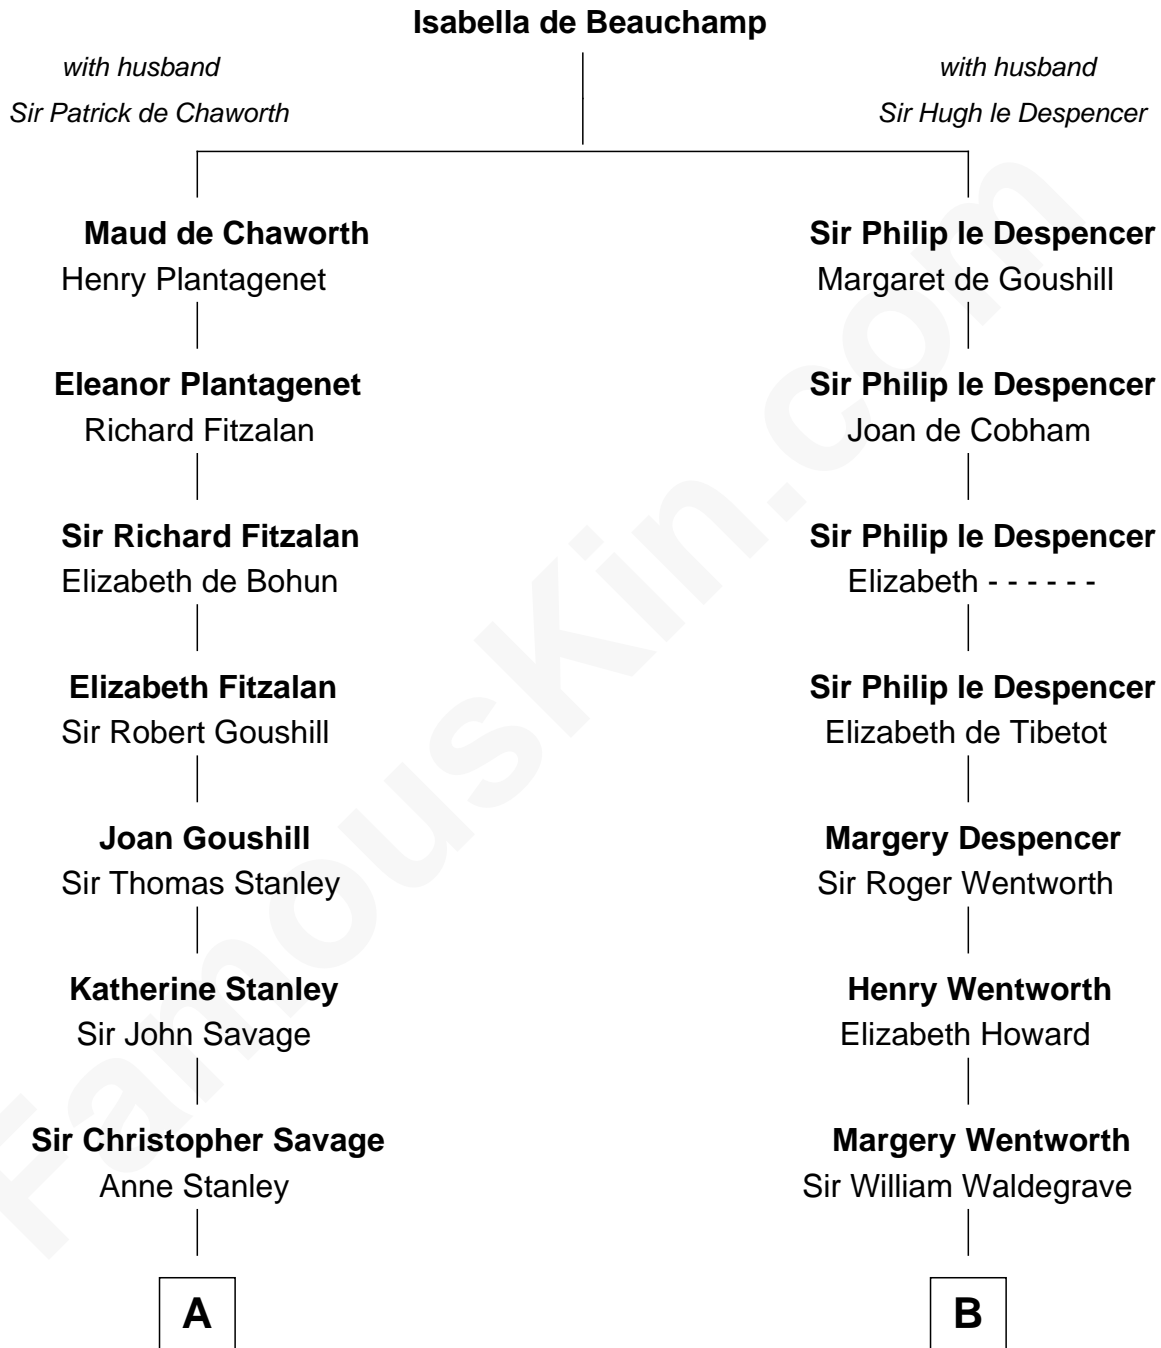

FamousKin.com
Relationship Chart of
Randolph Scott
Movie Actor

12th cousin 8 times removed of
Rev. George Burroughs
Executed for Witchcraft, Salem 1692

C

—
John William Crane

Margaret Ann Sadler

—
Joseph Minor Crane

Lavinia Lionberger

—
Lucy Lionberger Crane

George Grant Scott

—
Randolph Scott

Movie Actor

FamousKin.com