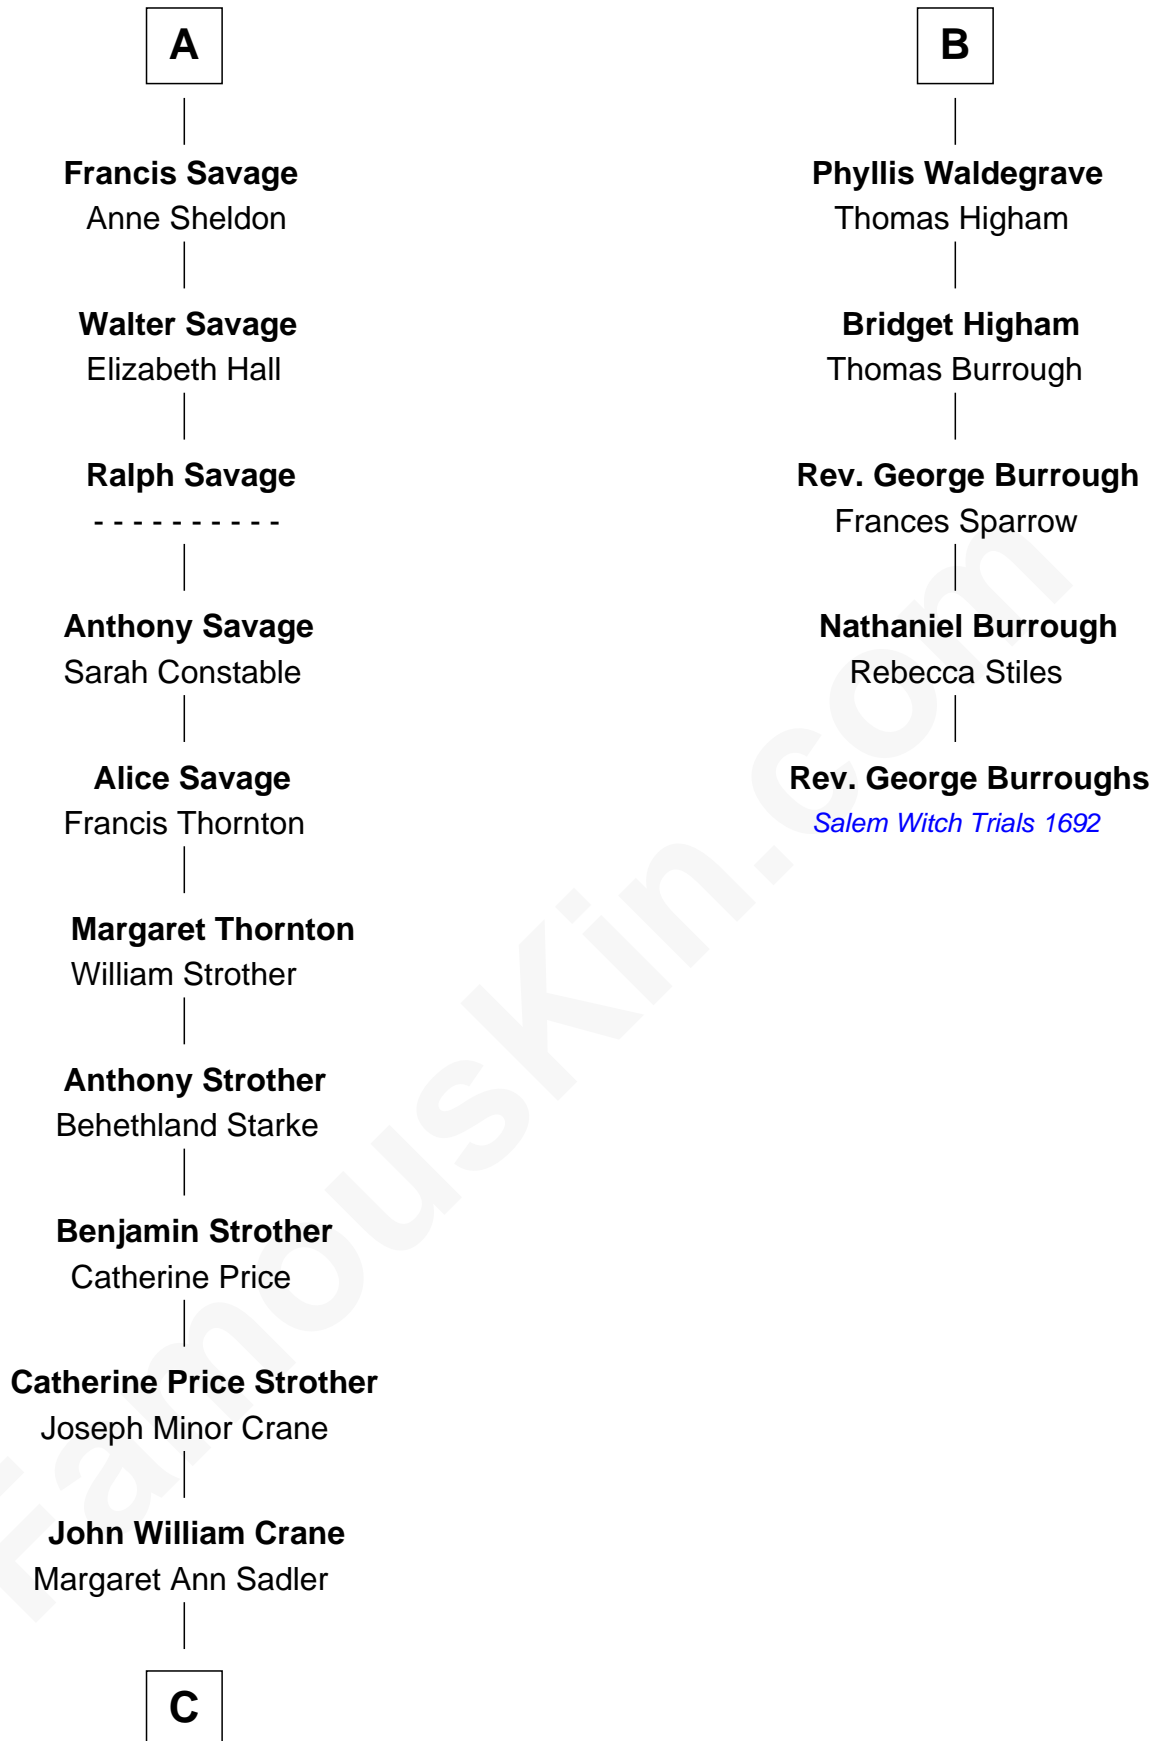

FamousKin.com

Relationship Chart of

Randolph Scott

Movie Actor

11th cousin 8 times removed of

Rev. George Burroughs

Executed for Witchcraft, Salem 1692

C

—
Joseph Minor Crane

Lavinia Lionberger

—
Lucy Lionberger Crane

George Grant Scott

—
Randolph Scott

Movie Actor

FamousKin.com