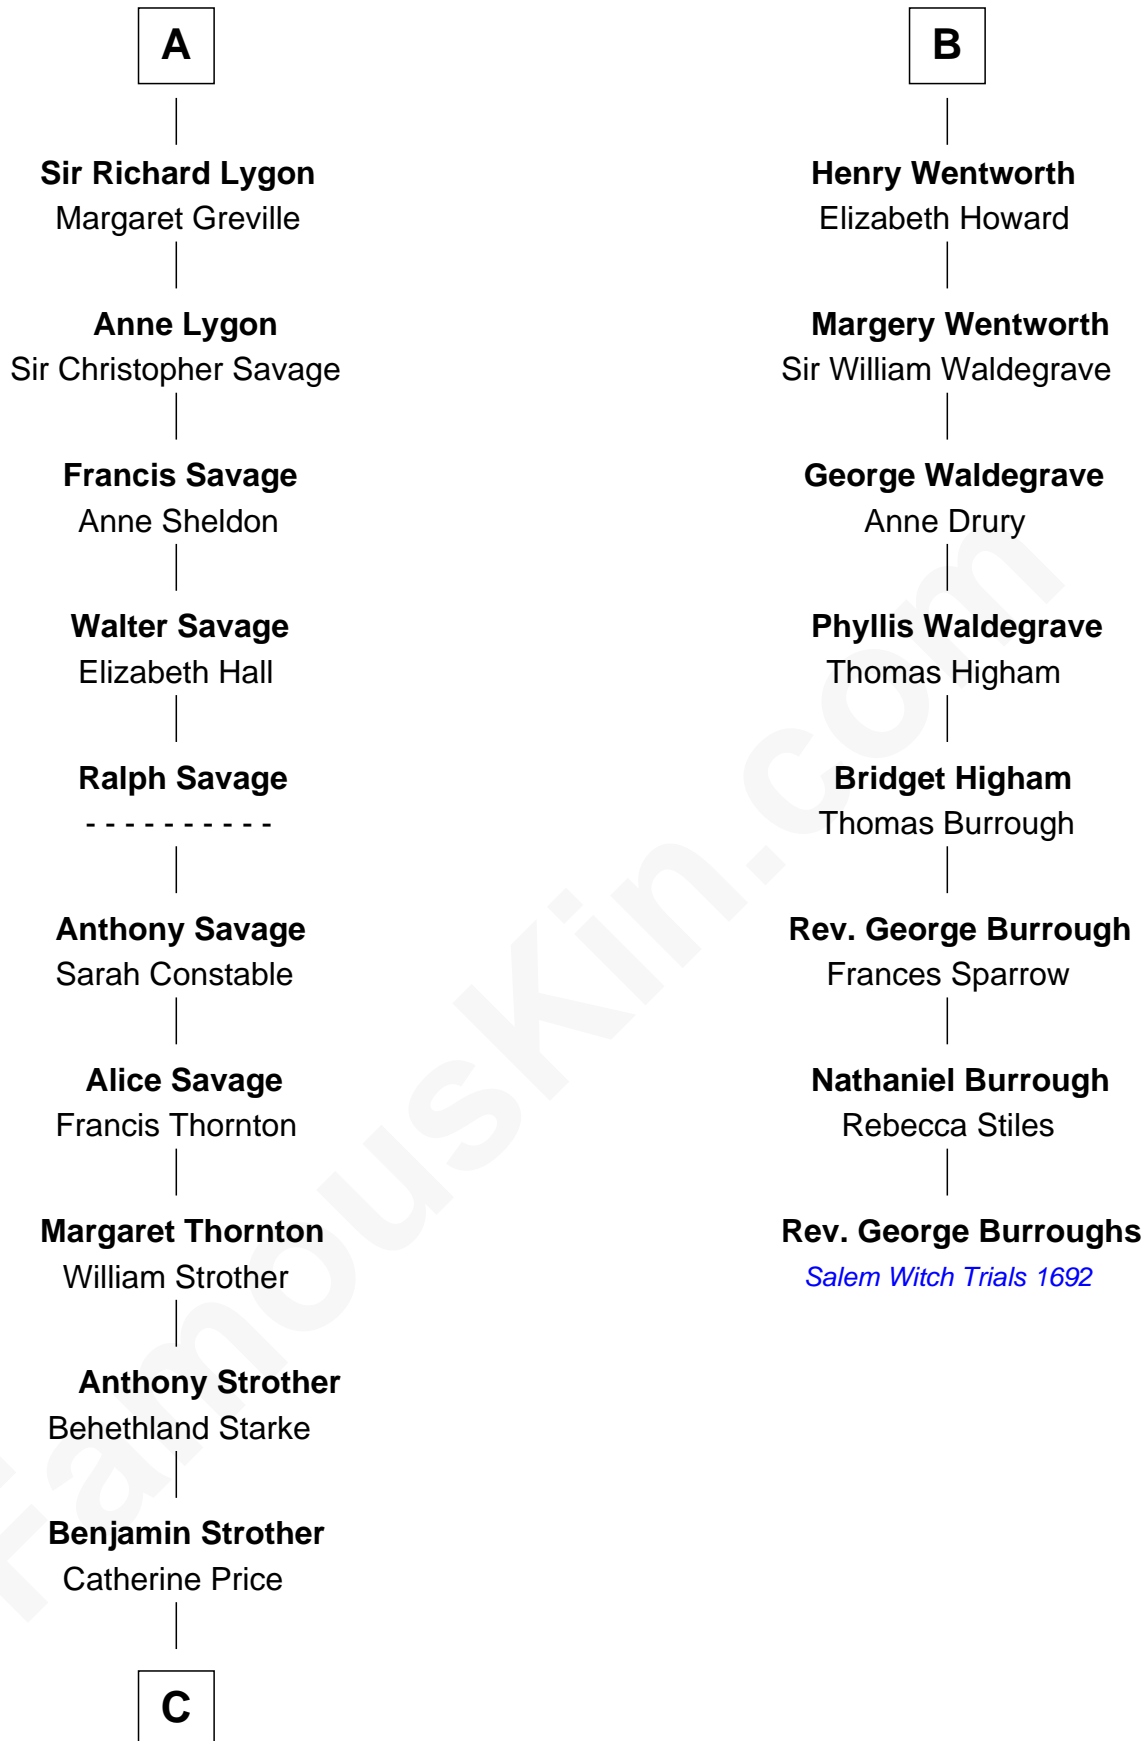

FamousKin.com
Relationship Chart of
Randolph Scott
Movie Actor

14th cousin 7 times removed of

Rev. George Burroughs
Executed for Witchcraft, Salem 1692

C

—
Catherine Price Strother

Joseph Minor Crane

—
John William Crane

Margaret Ann Sadler

—
Joseph Minor Crane

Lavinia Lionberger

—
Lucy Lionberger Crane

George Grant Scott

—
Randolph Scott

Movie Actor

FamousKin.com