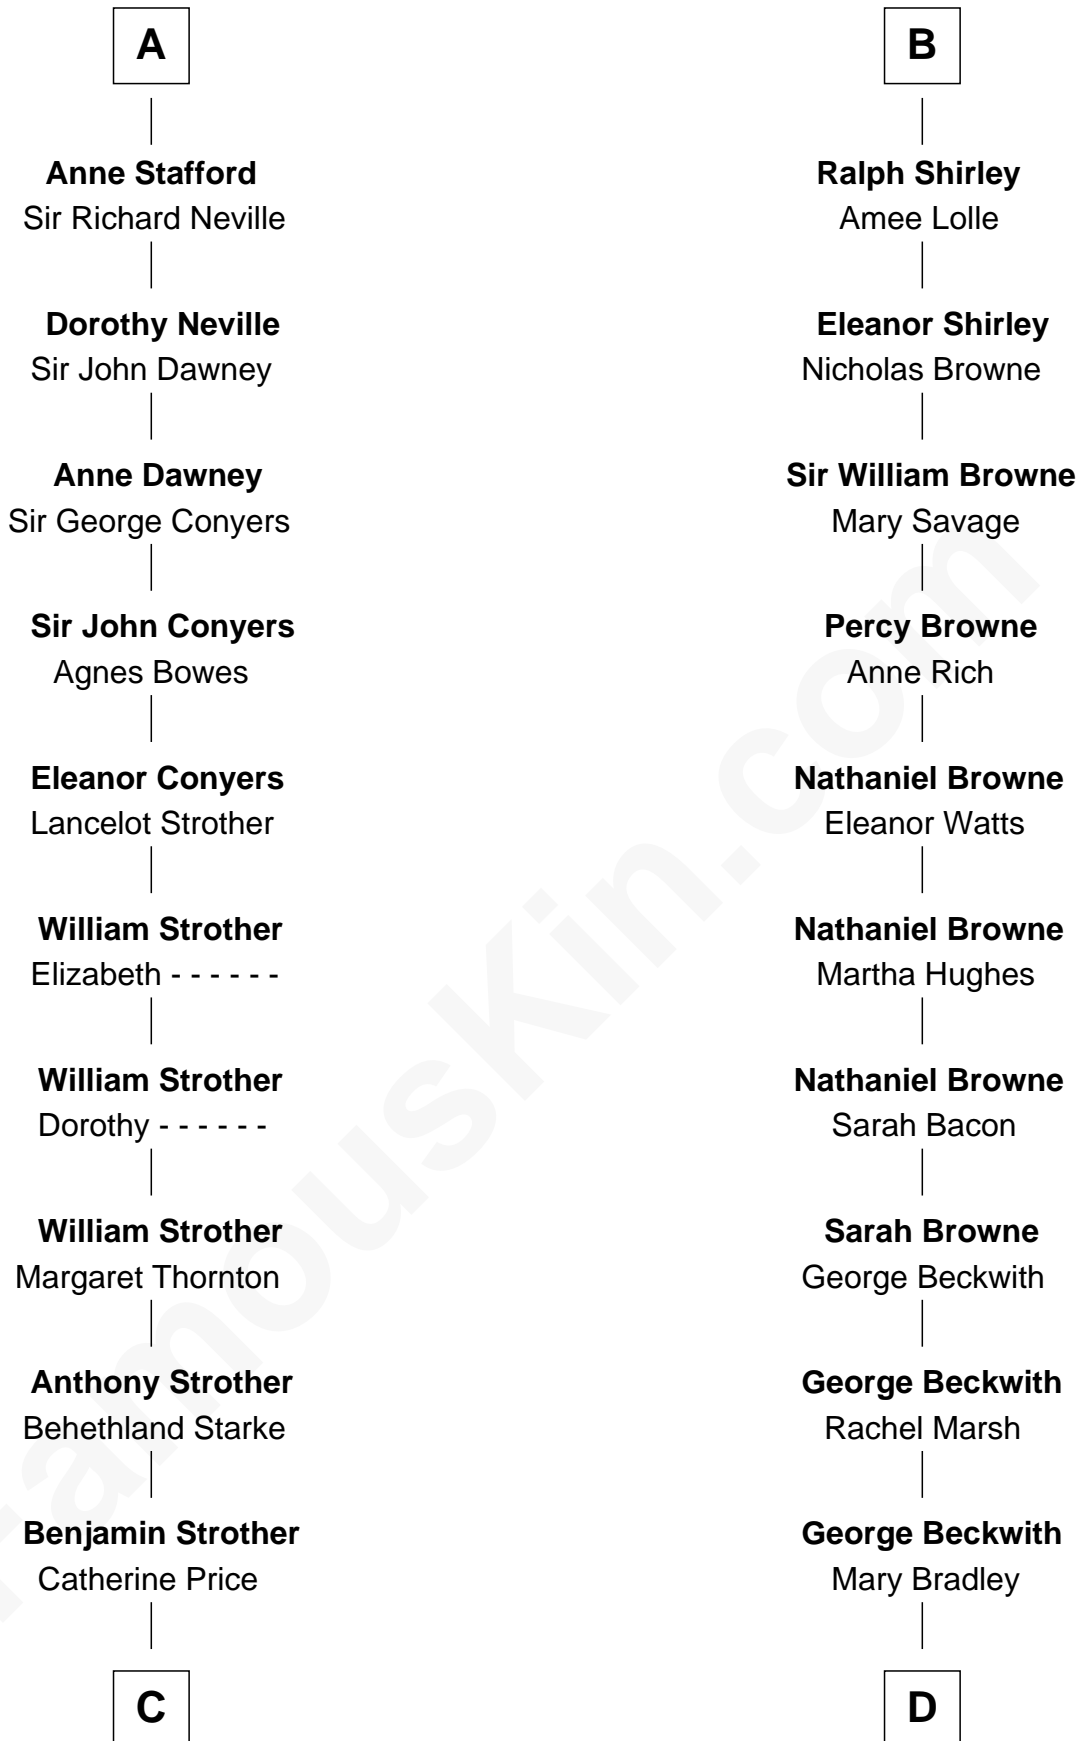

FamousKin.com
Relationship Chart of
Randolph Scott
Movie Actor

18th cousin 3 times removed of
William Henry Moore
Co-Founder, U.S. Steel and Nabisco

C

Catherine Price Strother

Joseph Minor Crane

John William Crane

Margaret Ann Sadler

Joseph Minor Crane

Lavinia Lionberger

Lucy Lionberger Crane

George Grant Scott

Randolph Scott

Movie Actor

D

Rachael Arvilla Beckwith

Nathaniel Ford Moore

William Henry Moore

Co-Founder, U.S. Steel and Nabisco

FamousKin.com