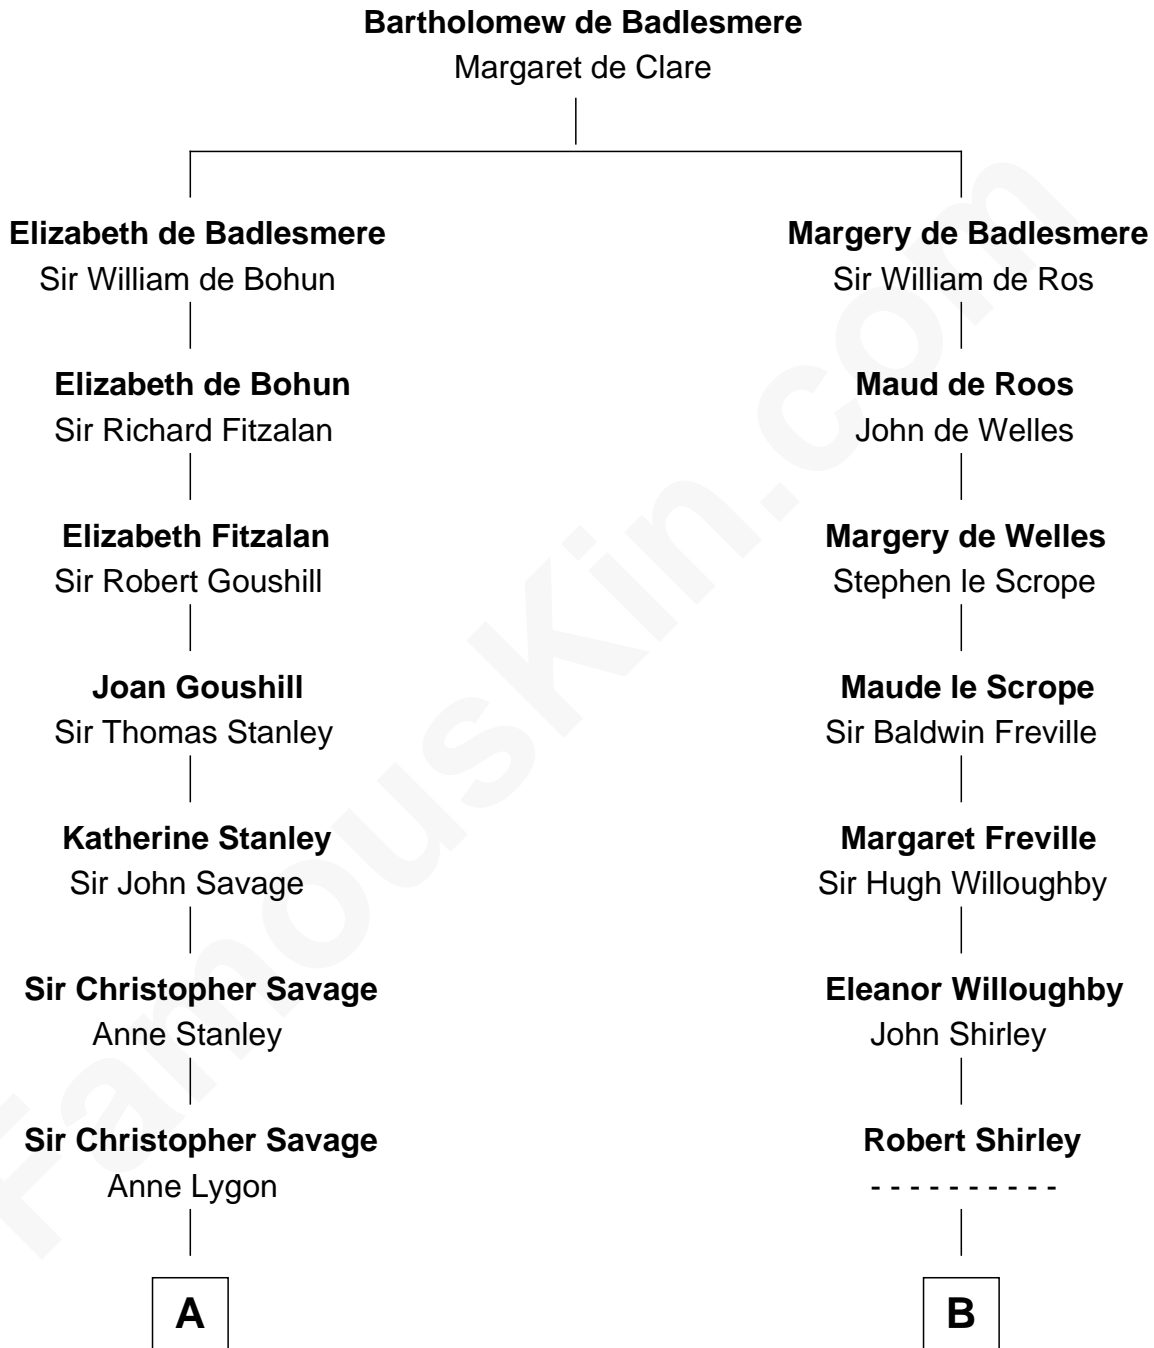

**FamousKin.com**  
**Relationship Chart of**  
**Randolph Scott**  
*Movie Actor*

18th cousin 1 time removed of  
**William Henry Moore**  
*Co-Founder, U.S. Steel and Nabisco*

**C**

**Joseph Minor Crane**

Lavinia Lionberger

**Lucy Lionberger Crane**

George Grant Scott

**Randolph Scott**

*Movie Actor*

**D**

**Rachael Arvilla Beckwith**

Nathaniel Ford Moore

**William Henry Moore**

*Co-Founder, U.S. Steel and Nabisco*

FamousKin.com