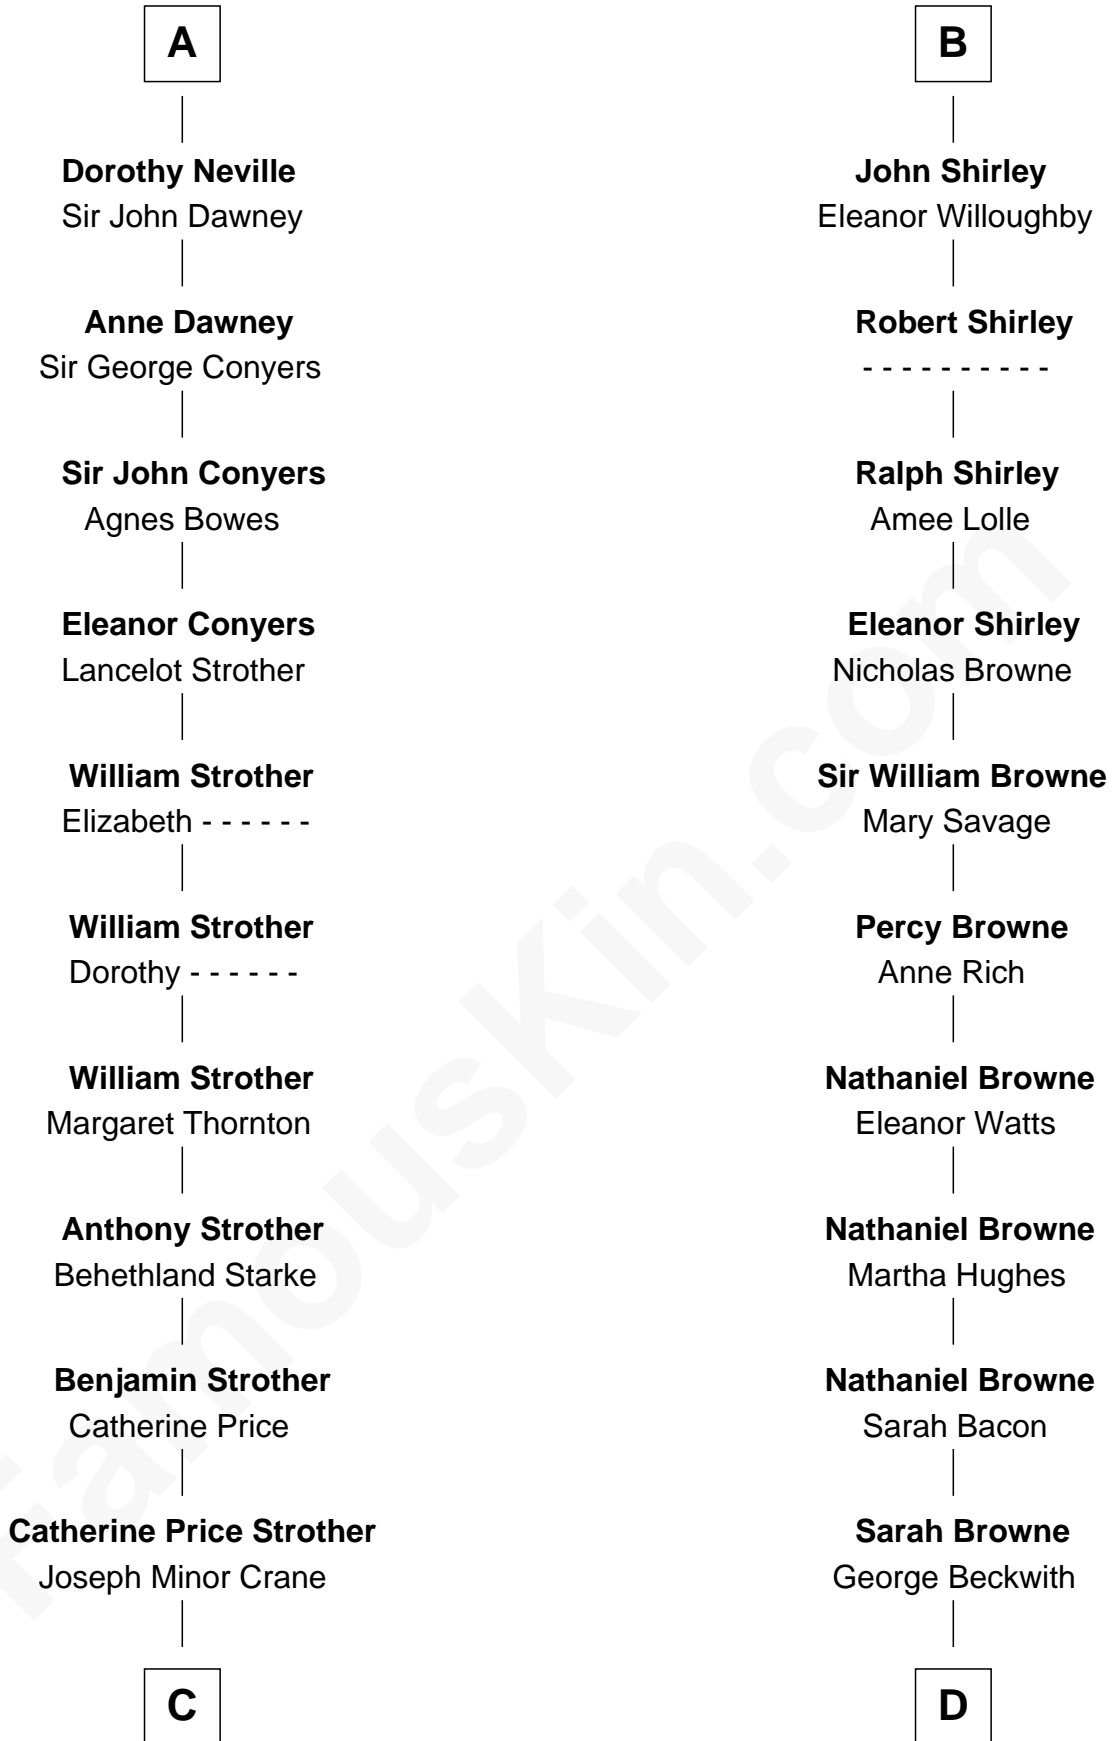

FamousKin.com Relationship Chart of

Randolph Scott

Movie Actor

20th cousin of

William Henry Moore

Co-Founder, U.S. Steel and Nabisco

Sir James de Audley

Ela Longespee

Katherine Giffard

Sir Nicholas Audley

Joan Martin

Alice de Audley

Sir Hugh de Meynell

Isabel de Meynell

Sir Thomas de Shirley

Sir Hugh Shirley

Beatrice Brewes

Sir Ralph Shirley

Joan Basset

Ralph Shirley

Margaret Staunton

B

C

John William Crane
Margaret Ann Sadler

Joseph Minor Crane
Lavinia Lionberger

Lucy Lionberger Crane
George Grant Scott

Randolph Scott
Movie Actor

D

George Beckwith
Rachel Marsh

George Beckwith
Mary Bradley

Rachael Arvilla Beckwith
Nathaniel Ford Moore