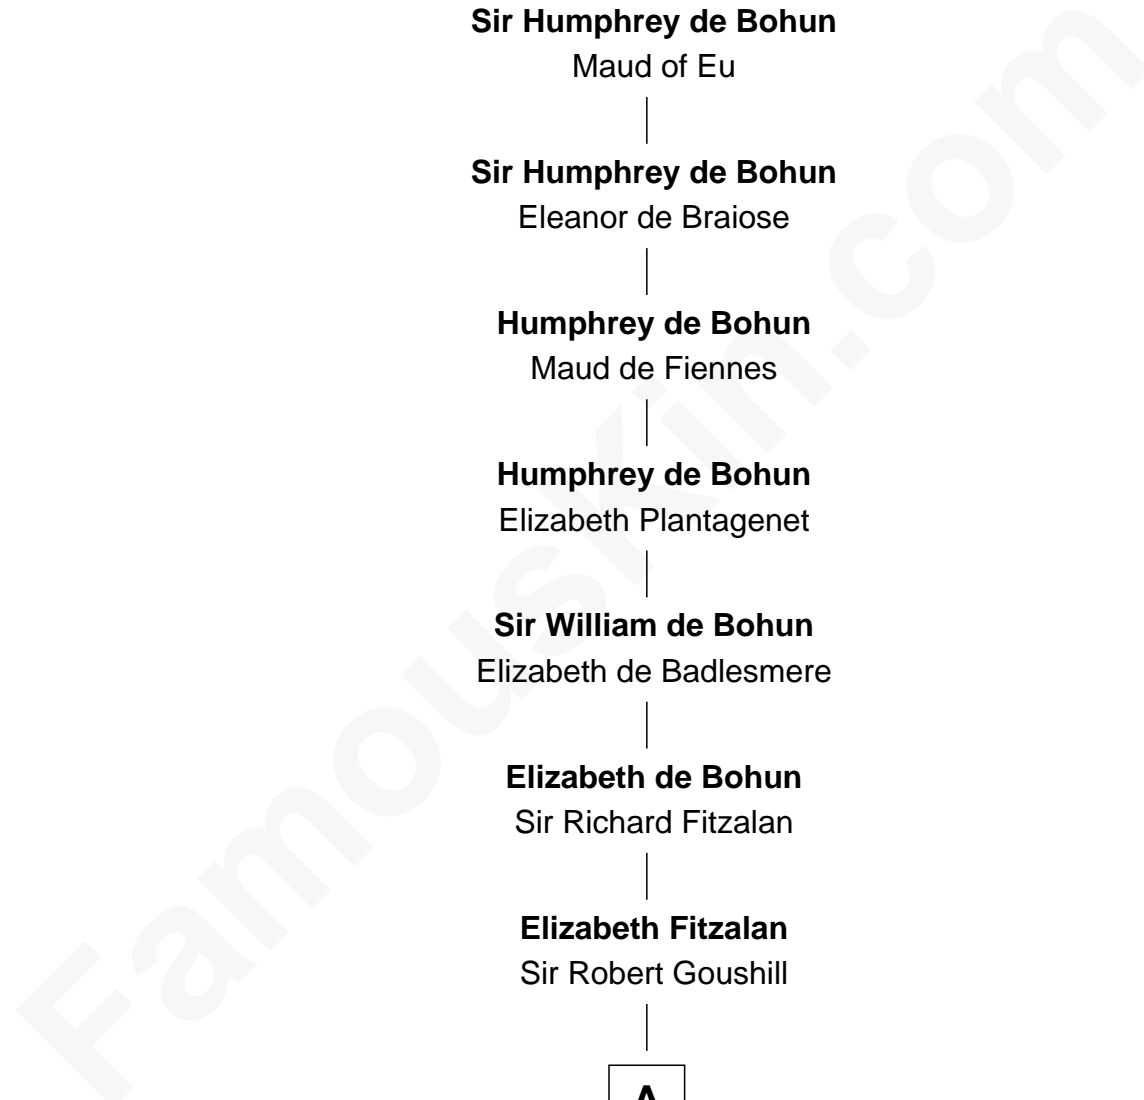

FamousKin.com Relationship Chart of

Randolph Scott

Movie Actor

22nd Great-grandson of

Henry de Bohun

Magna Carta Surety

Henry de Bohun

Maud de Mandeville

Sir William de Bohun

Elizabeth de Badlesmere

Elizabeth de Bohun

Sir Richard Fitzalan

Elizabeth Fitzalan

Sir Robert Goushill

A

A

Joan Goushill
Sir Thomas Stanley

Katherine Stanley
Sir John Savage

Sir Christopher Savage
Anne Stanley

Sir Christopher Savage
Anne Lygon

Francis Savage
Anne Sheldon

Walter Savage
Elizabeth Hall

Ralph Savage

Anthony Savage
Sarah Constable

Alice Savage
Francis Thornton

Margaret Thornton
William Strother

B

B

—
Anthony Strother
Behethland Starke

—
Benjamin Strother
Catherine Price

—
Catherine Price Strother
Joseph Minor Crane