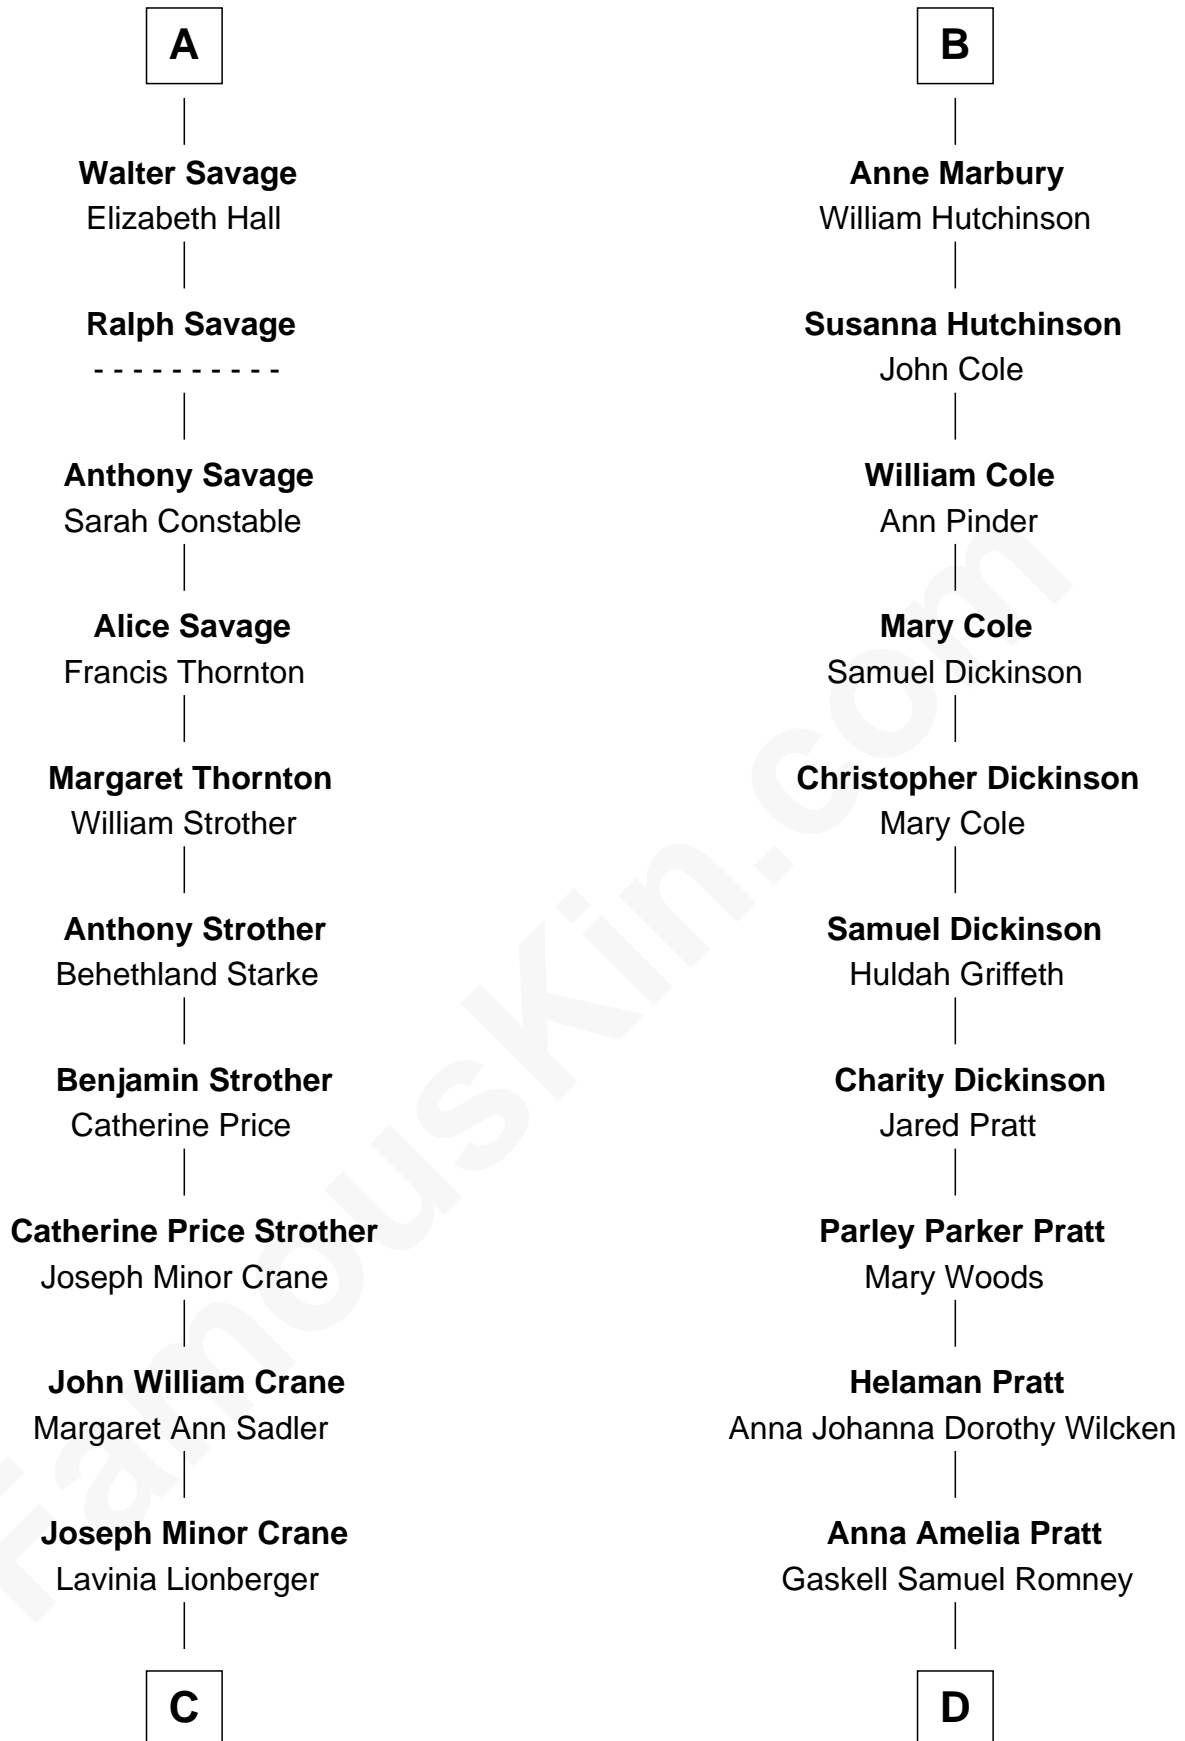

FamousKin.com Relationship Chart of

Randolph Scott

Movie Actor

18th cousin of

Mitt Romney

70th Governor of Massachusetts

FamousKin.com