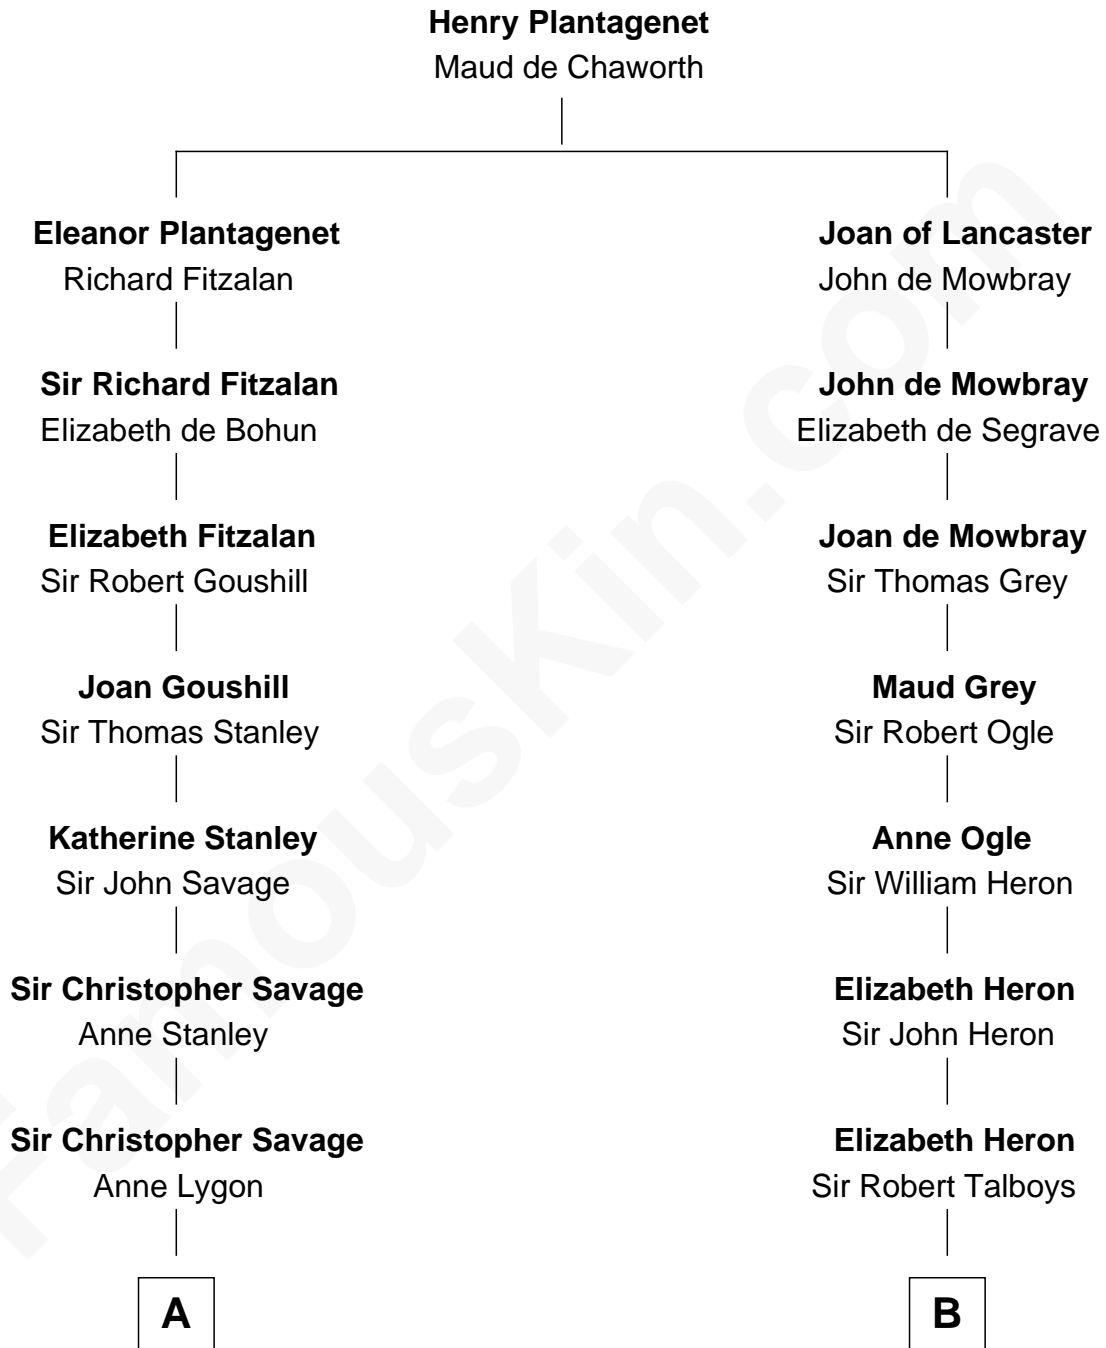

FamousKin.com
Relationship Chart of
Randolph Scott
Movie Actor

19th cousin 2 times removed of
Mitt Romney
70th Governor of Massachusetts

C

Joseph Minor Crane

Lavinia Lionberger

Lucy Lionberger Crane

George Grant Scott

Randolph Scott

Movie Actor

D

Clarissa Minerva Duzette

Lewis Robison

Charles Edward Robison

Rosetta Mary Berry

Alma Luella Robison

Harold Arundel LaFount

Lenore Emily LaFount

George Wilcken Romney

Mitt Romney

70th Governor of Massachusetts