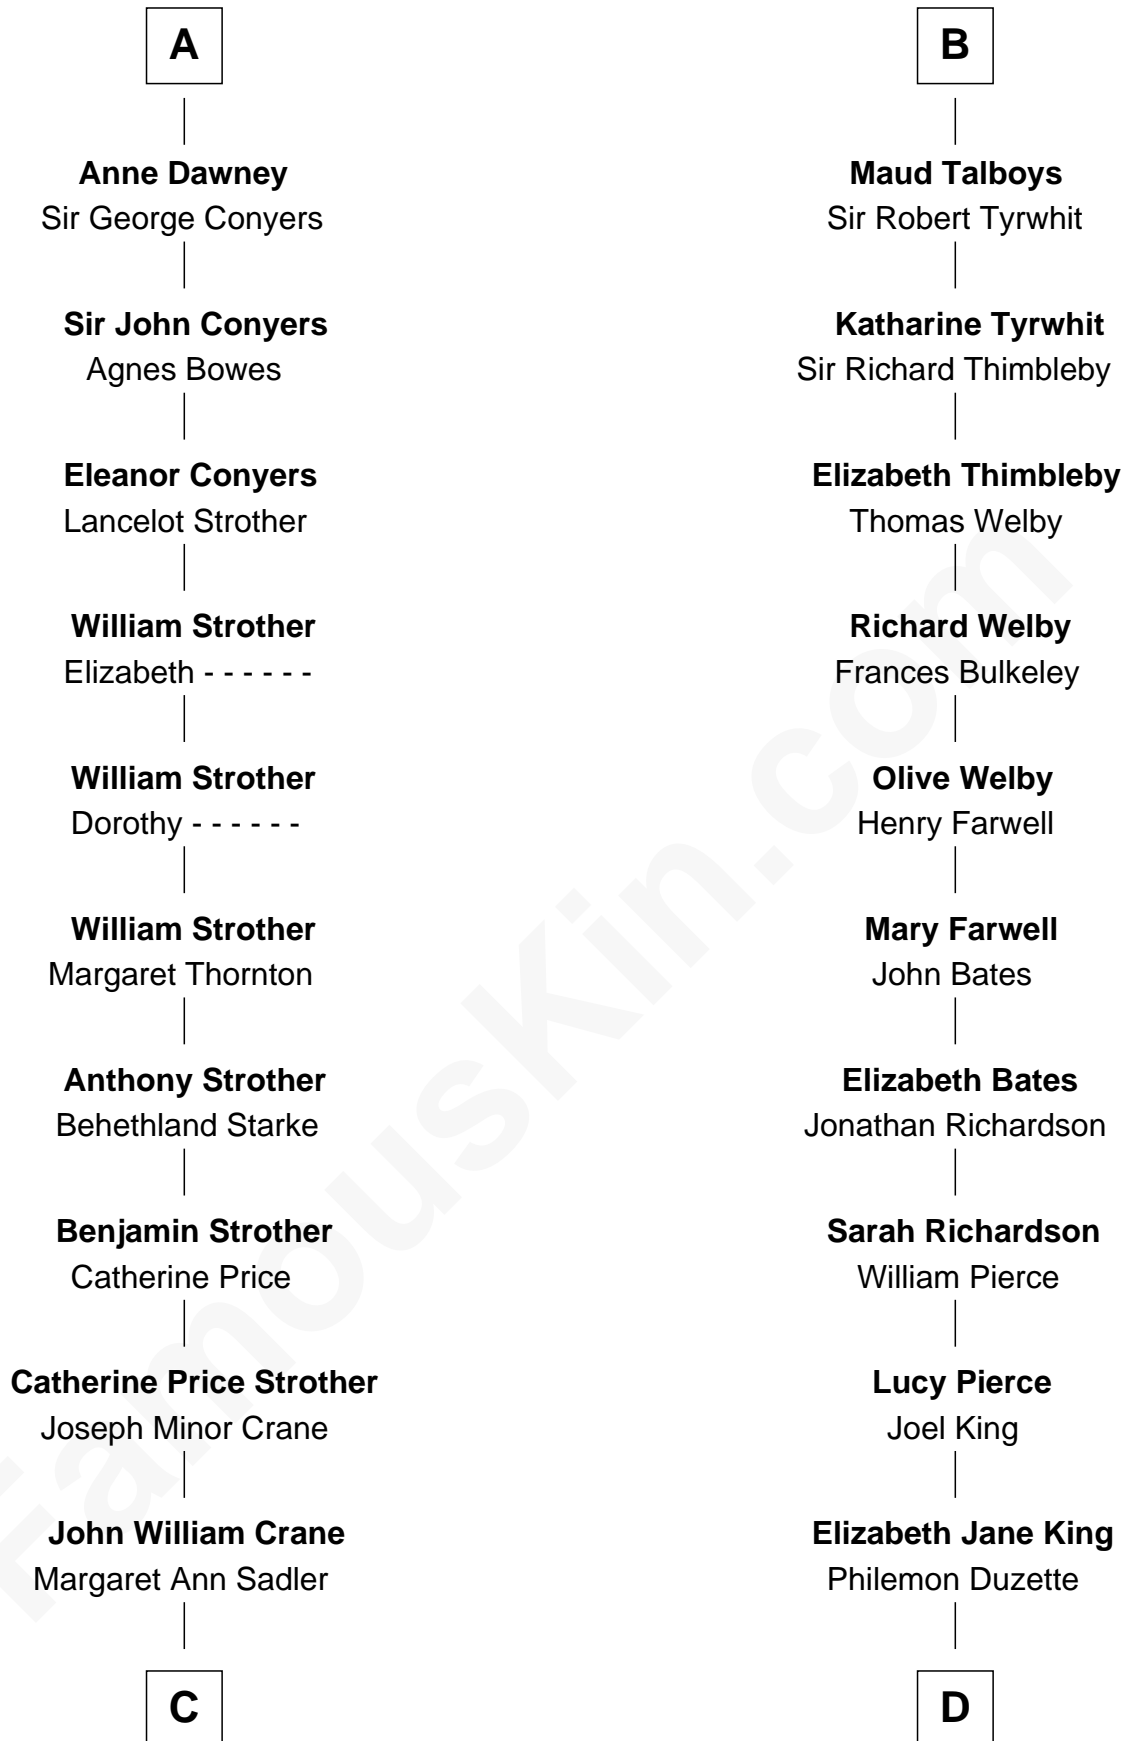

FamousKin.com
Relationship Chart of
Randolph Scott
Movie Actor

19th cousin 2 times removed of
Mitt Romney
70th Governor of Massachusetts

C

Joseph Minor Crane

Lavinia Lionberger

Lucy Lionberger Crane

George Grant Scott

Randolph Scott

Movie Actor

D

Clarissa Minerva Duzette

Lewis Robison

Charles Edward Robison

Rosetta Mary Berry

Alma Luella Robison

Harold Arundel LaFount

Lenore Emily LaFount

George Wilcken Romney

Mitt Romney

70th Governor of Massachusetts