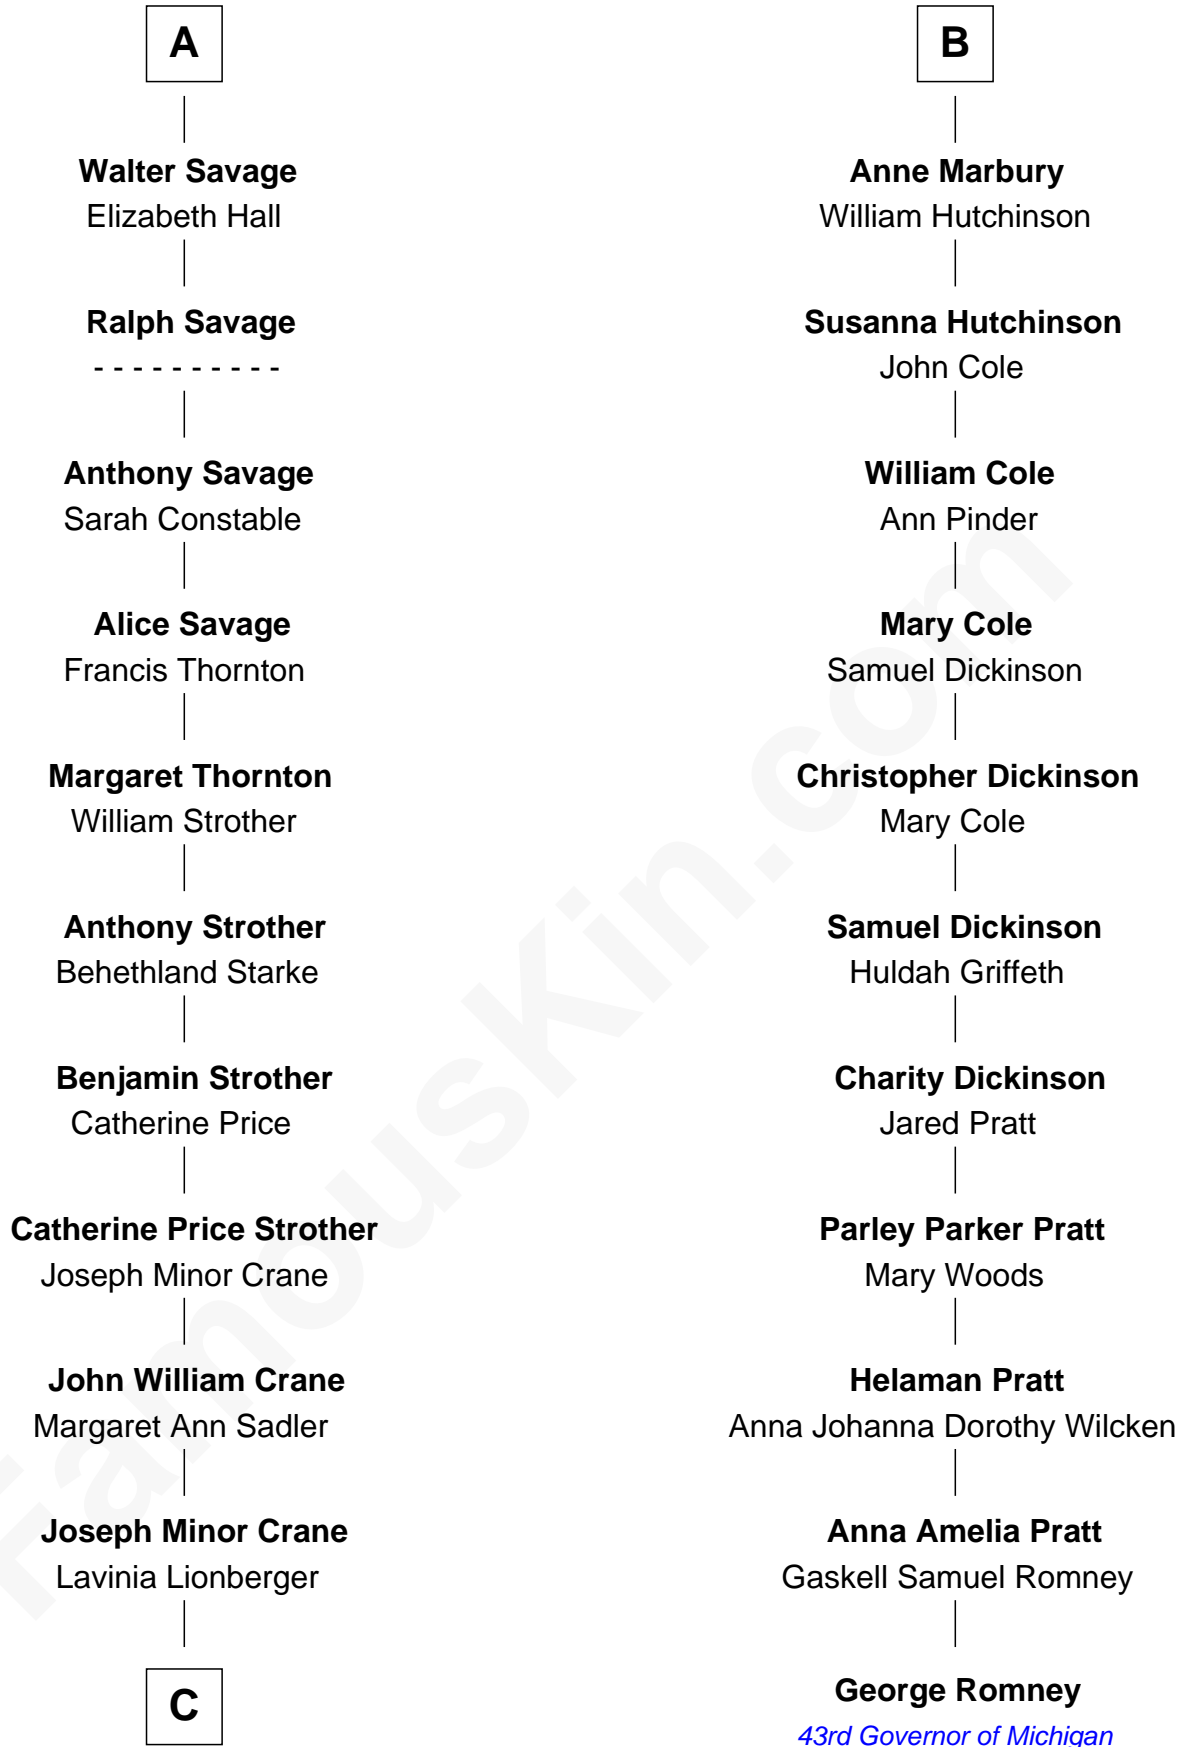

FamousKin.com
Relationship Chart of
Randolph Scott
Movie Actor

17th cousin 1 time removed of
George Romney
43rd Governor of Michigan

C

—
Lucy Lionberger Crane

George Grant Scott

—
Randolph Scott

Movie Actor

FamousKin.com