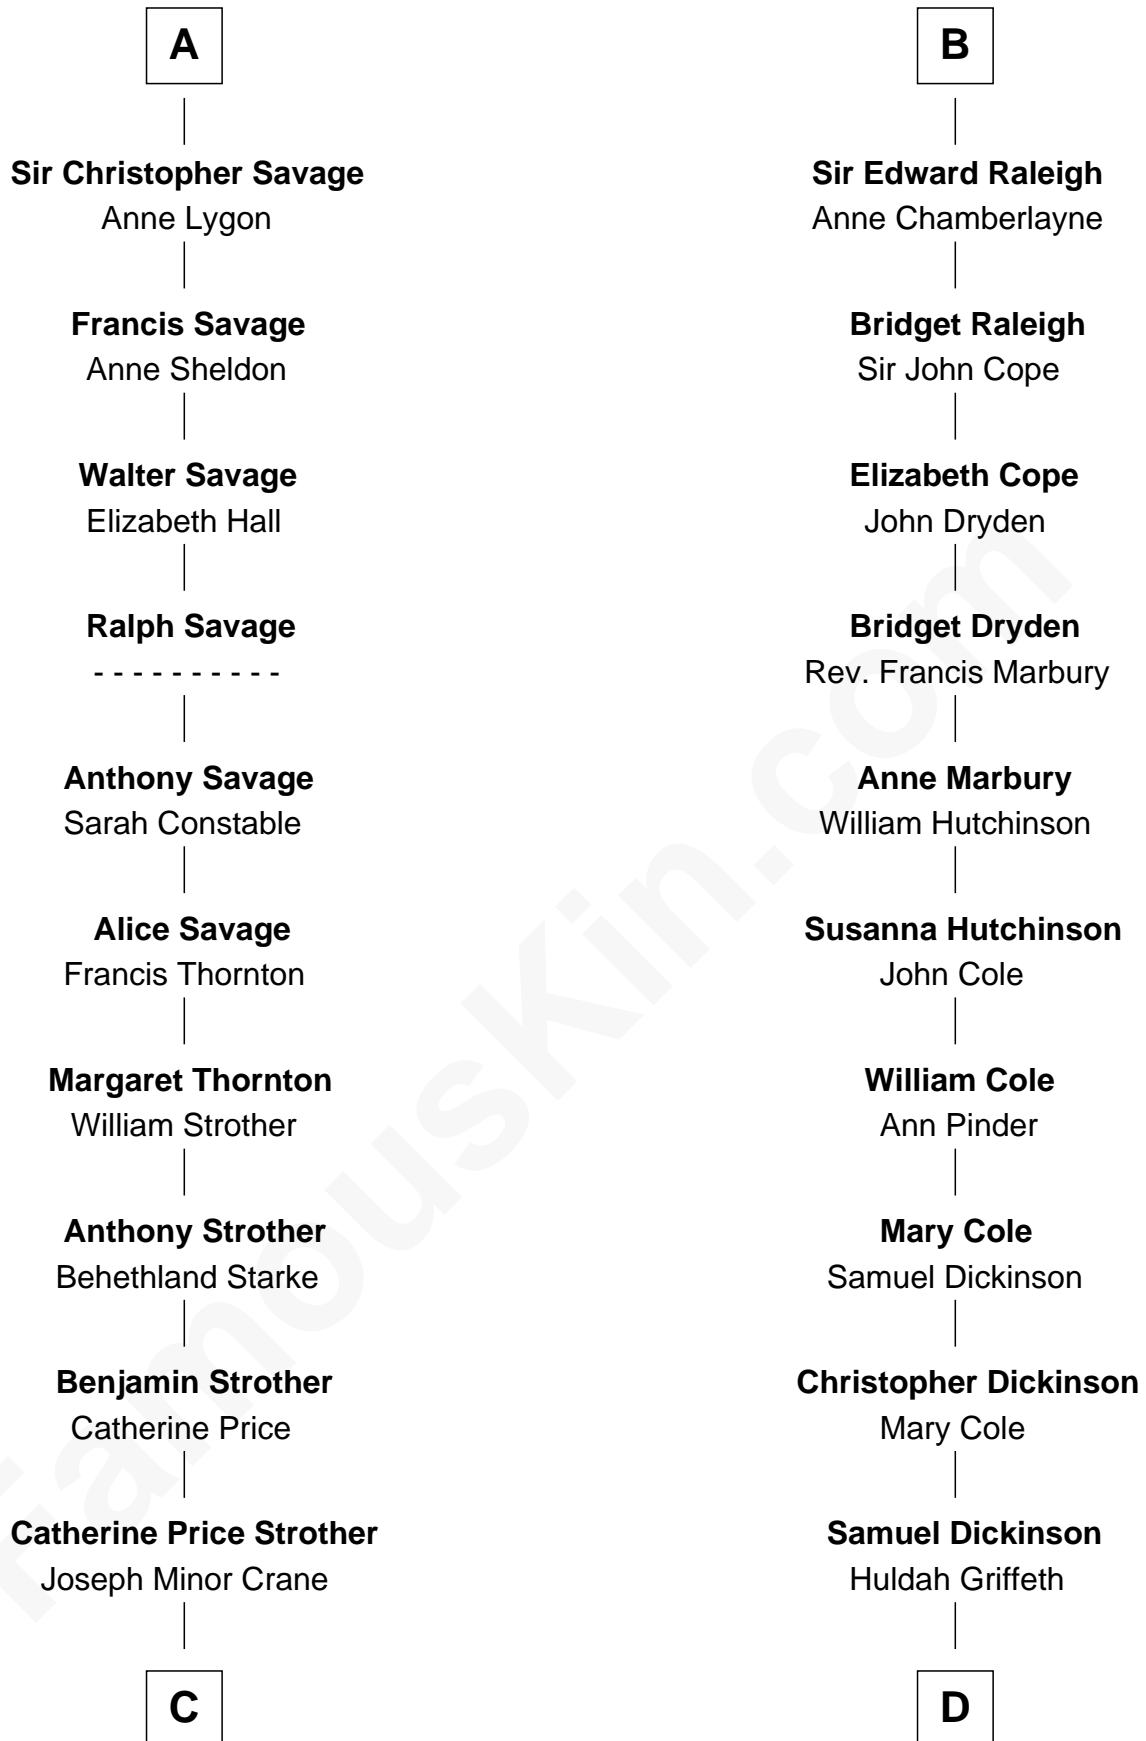

**FamousKin.com**  
**Relationship Chart of**  
**Randolph Scott**  
*Movie Actor*

20th cousin 1 time removed of  
**George Romney**  
*43rd Governor of Michigan*

**C**

**John William Crane**  
Margaret Ann Sadler

**Joseph Minor Crane**  
Lavinia Lionberger

**Lucy Lionberger Crane**  
George Grant Scott

**Randolph Scott**  
*Movie Actor*

**D**

**Charity Dickinson**  
Jared Pratt

**Parley Parker Pratt**  
Mary Woods

**Helaman Pratt**  
Anna Johanna Dorothy Wilcken

**Anna Amelia Pratt**  
Gaskell Samuel Romney

**George Romney**  
*43rd Governor of Michigan*