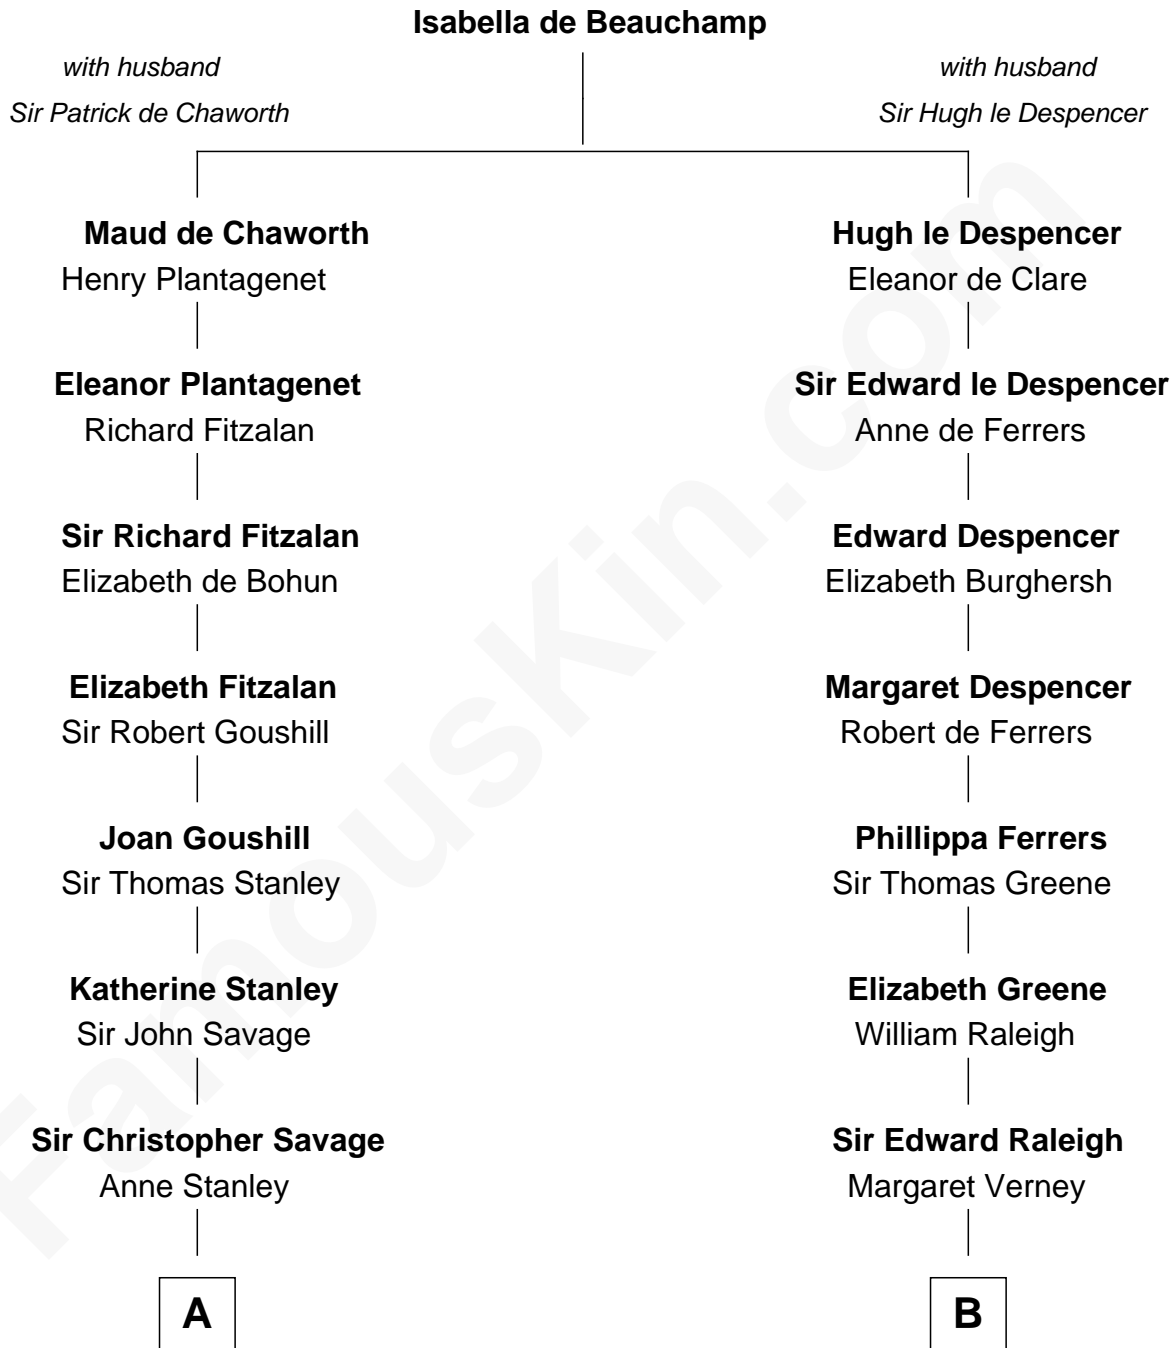

**FamousKin.com**  
**Relationship Chart of**  
**Randolph Scott**  
*Movie Actor*

20th cousin 1 time removed of  
**George Romney**  
*43rd Governor of Michigan*

**C**

**John William Crane**  
Margaret Ann Sadler

**Joseph Minor Crane**  
Lavinia Lionberger

**Lucy Lionberger Crane**  
George Grant Scott

**Randolph Scott**  
*Movie Actor*

**D**

**Charity Dickinson**  
Jared Pratt

**Parley Parker Pratt**  
Mary Woods

**Helaman Pratt**  
Anna Johanna Dorothy Wilcken

**Anna Amelia Pratt**  
Gaskell Samuel Romney

**George Romney**  
*43rd Governor of Michigan*