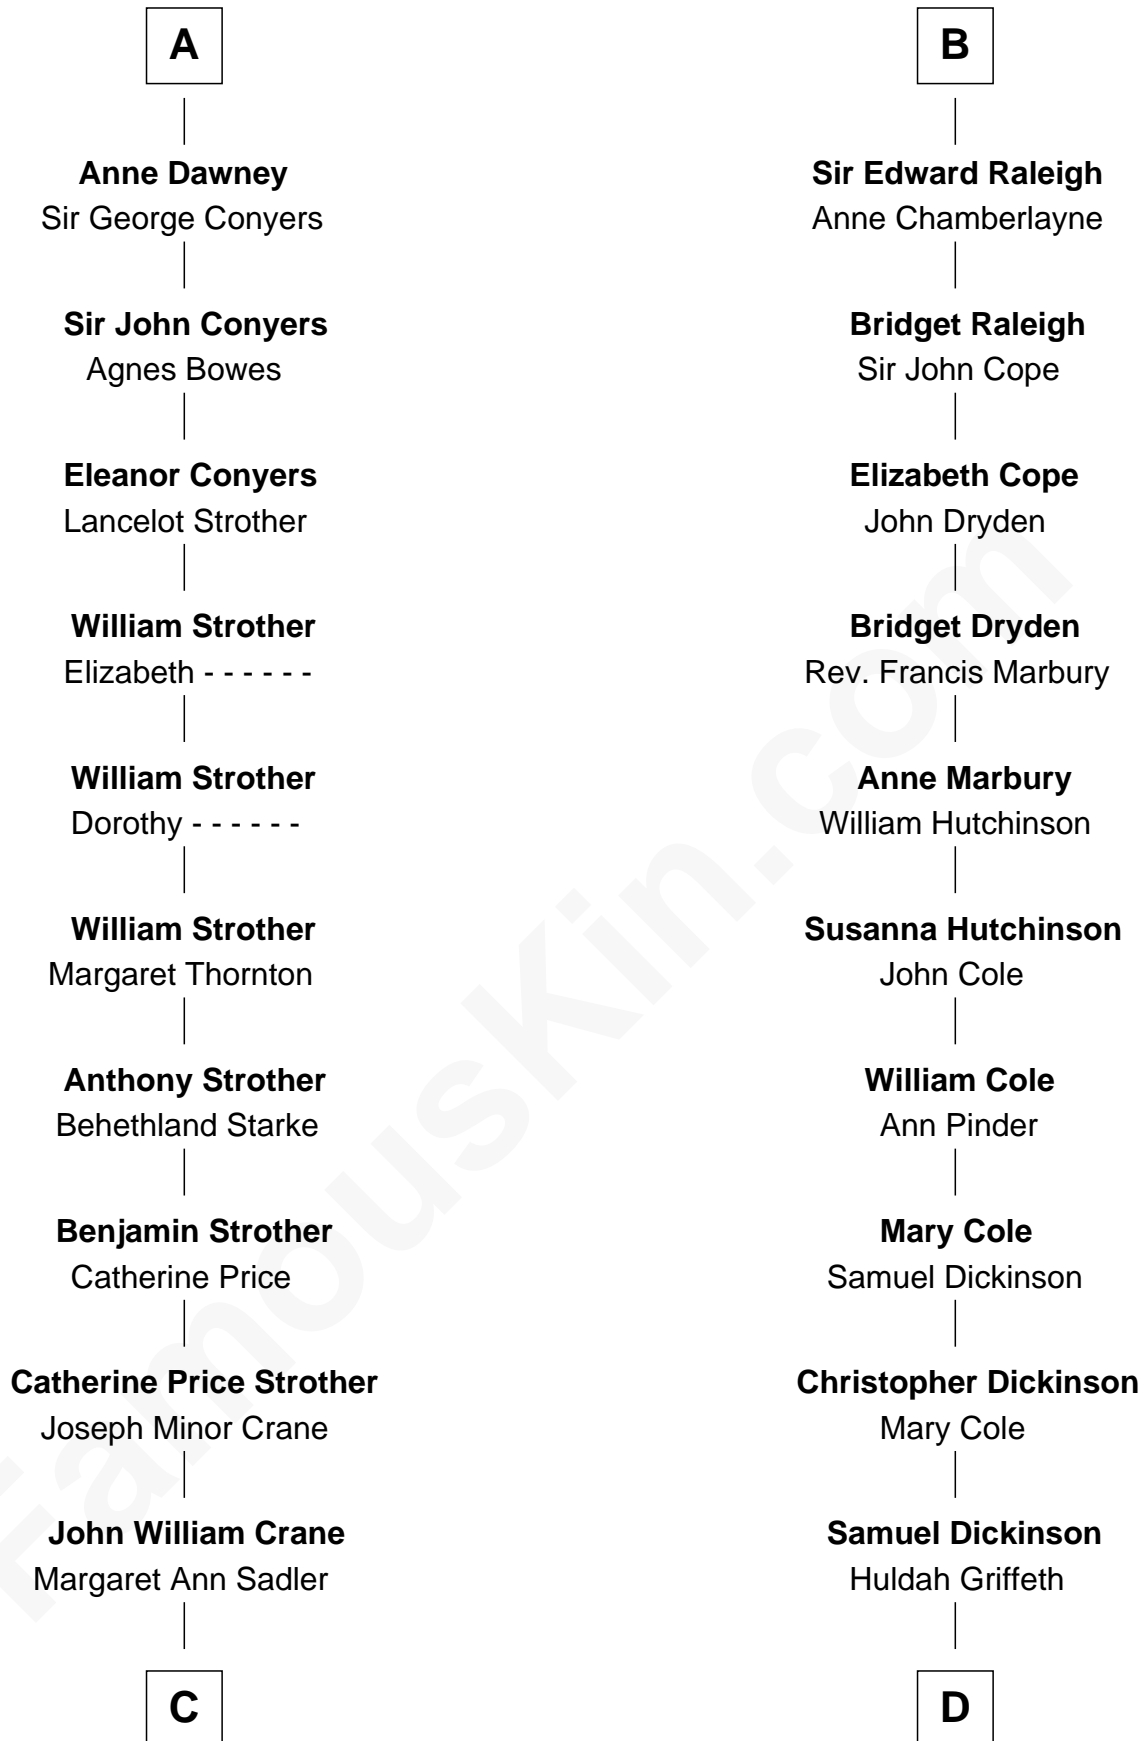

FamousKin.com
Relationship Chart of
Randolph Scott
Movie Actor

19th cousin 2 times removed of
George Romney
43rd Governor of Michigan

Sir Hugh I de Audley
 Iseult de Mortimer

Alice de Audley
 Sir Ralph de Neville

A

Hugh de Audley
 Margaret de Clare

Margaret de Audley
 Ralph de Stafford

Elizabeth de Stafford
 John de Ferrers

Robert de Ferrers
 Margaret Despencer

Phillippa Ferrers
 Sir Thomas Greene

Elizabeth Greene
 William Raleigh

Sir Edward Raleigh
 Margaret Verney

B

C

Joseph Minor Crane

Lavinia Lionberger

Lucy Lionberger Crane

George Grant Scott

Randolph Scott

Anna Amelia Pratt

Gaskell Samuel Romney

George Romney

43rd Governor of Michigan