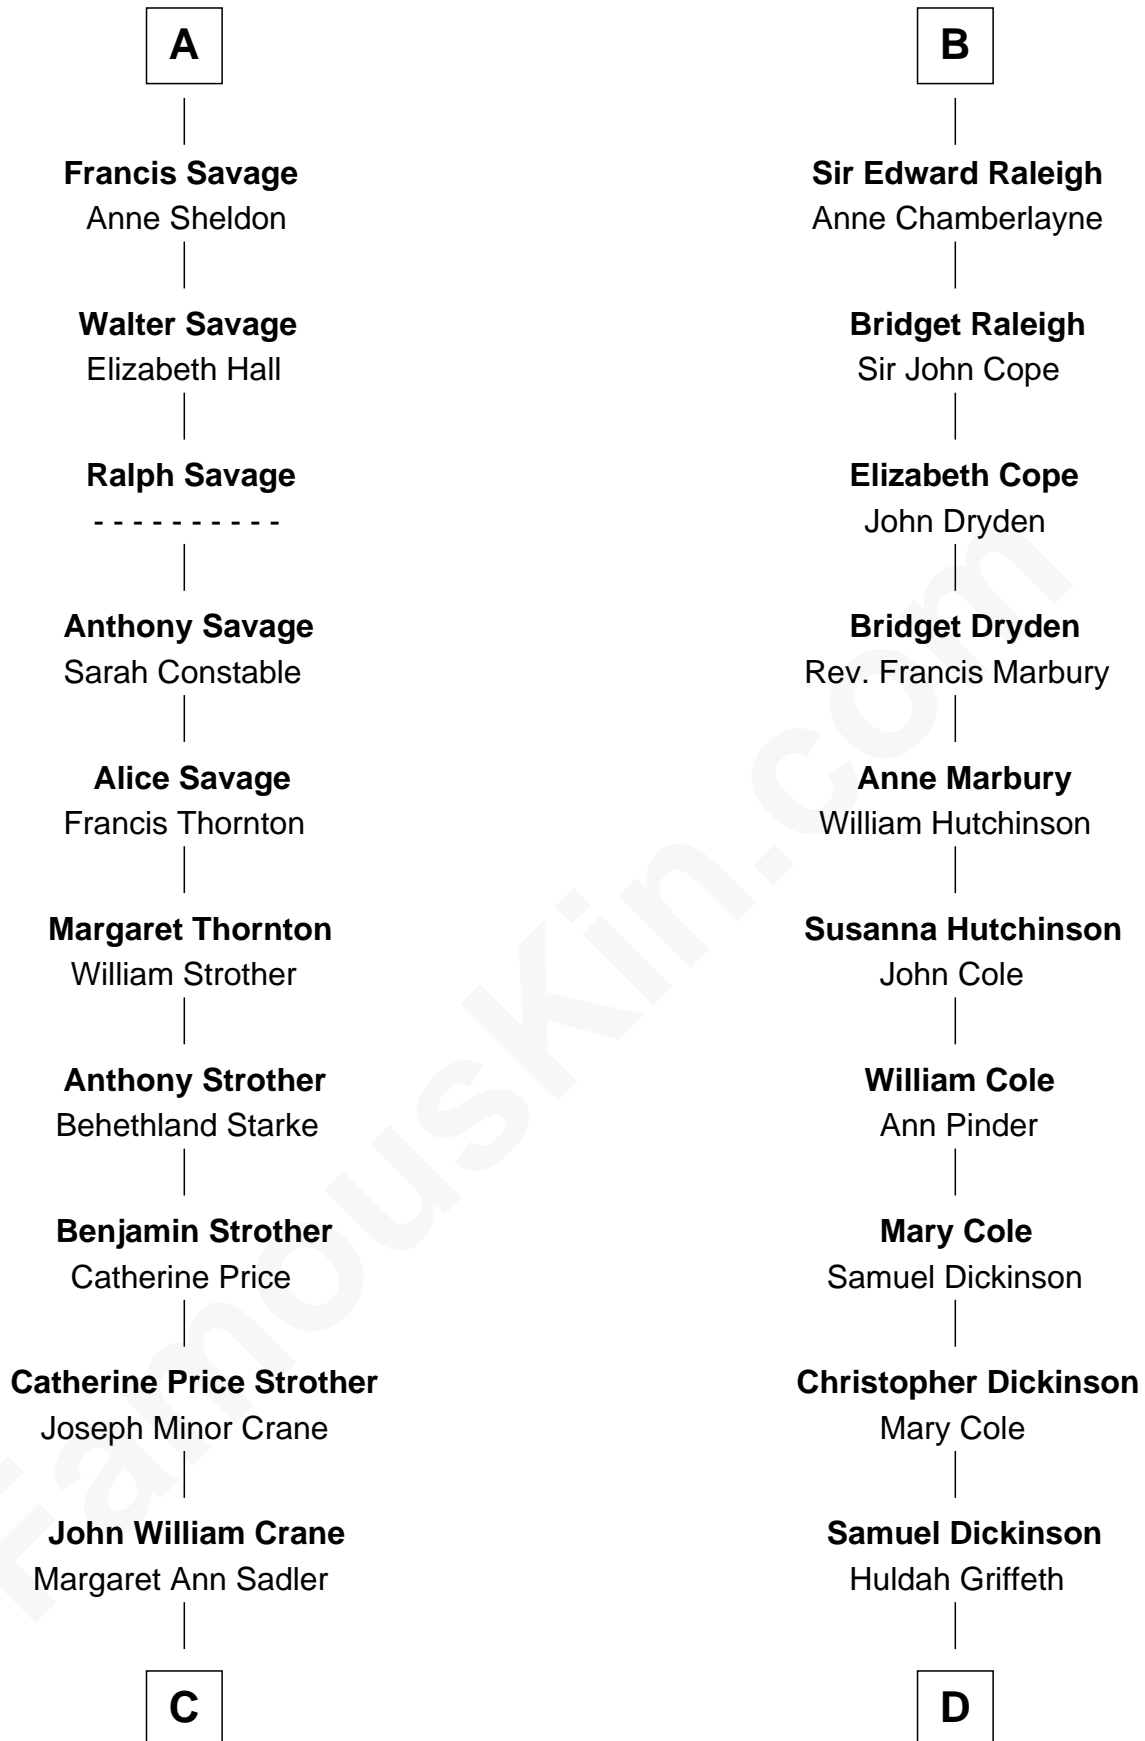

FamousKin.com
Relationship Chart of
Randolph Scott
Movie Actor

19th cousin 2 times removed of
George Romney
43rd Governor of Michigan

Humphrey de Bohun
 Elizabeth Plantagenet

Sir William de Bohun
 Elizabeth de Badlesmere

Elizabeth de Bohun
 Sir Richard Fitzalan

Elizabeth Fitzalan
 Sir Robert Goushill

Joan Goushill
 Sir Thomas Stanley

Katherine Stanley
 Sir John Savage

Sir Christopher Savage
 Anne Stanley

Sir Christopher Savage
 Anne Lygon

A

Eleanor de Bohun
 Sir James le Boteler

Pernel le Boteler
 Sir Gilbert Talbot

Sir Richard Talbot
 Ankaret le Strange

Mary Talbot
 Sir Thomas Greene

Sir Thomas Greene
 Phillippa Ferrers

Elizabeth Greene
 William Raleigh

Sir Edward Raleigh
 Margaret Verney

B

C

Joseph Minor Crane

Lavinia Lionberger

Lucy Lionberger Crane

George Grant Scott

Randolph Scott