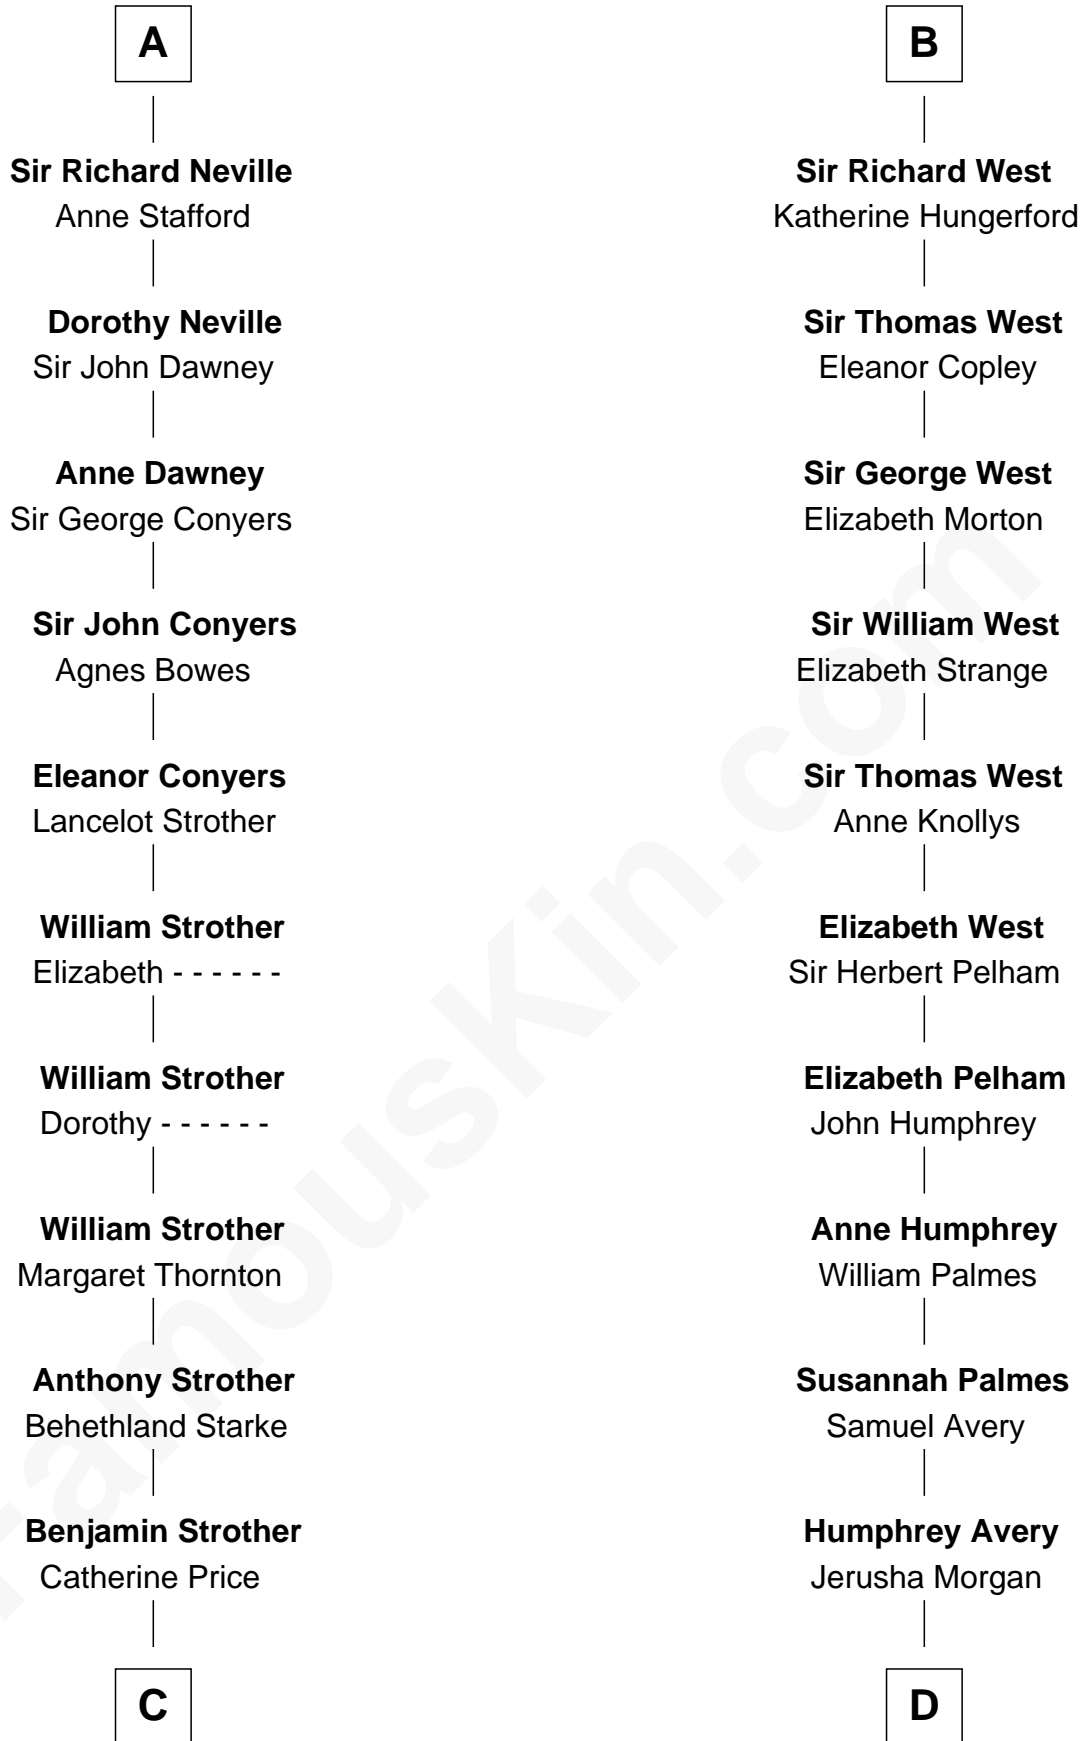

# FamousKin.com Relationship Chart of

**Randolph Scott**

*Movie Actor*

21st cousin of

**John D. Rockefeller**

*Founder of the Standard Oil Company*

**Alan la Zouche**

Ellen de Quincy

**C**

**Catherine Price Strother**

Joseph Minor Crane

**John William Crane**

Margaret Ann Sadler

**Joseph Minor Crane**

Lavinia Lionberger

**Lucy Lionberger Crane**

George Grant Scott

**Randolph Scott**

*Movie Actor*

**D**

**Solomon Avery**

Hannah Punderson

**Miles Avery**

Malinda Pixley

**Lucy Avery**

Godfrey Lewis Rockefeller

**William Avery Rockefeller**

Eliza Davison

**John D. Rockefeller**

*Founder of the Standard Oil Company*