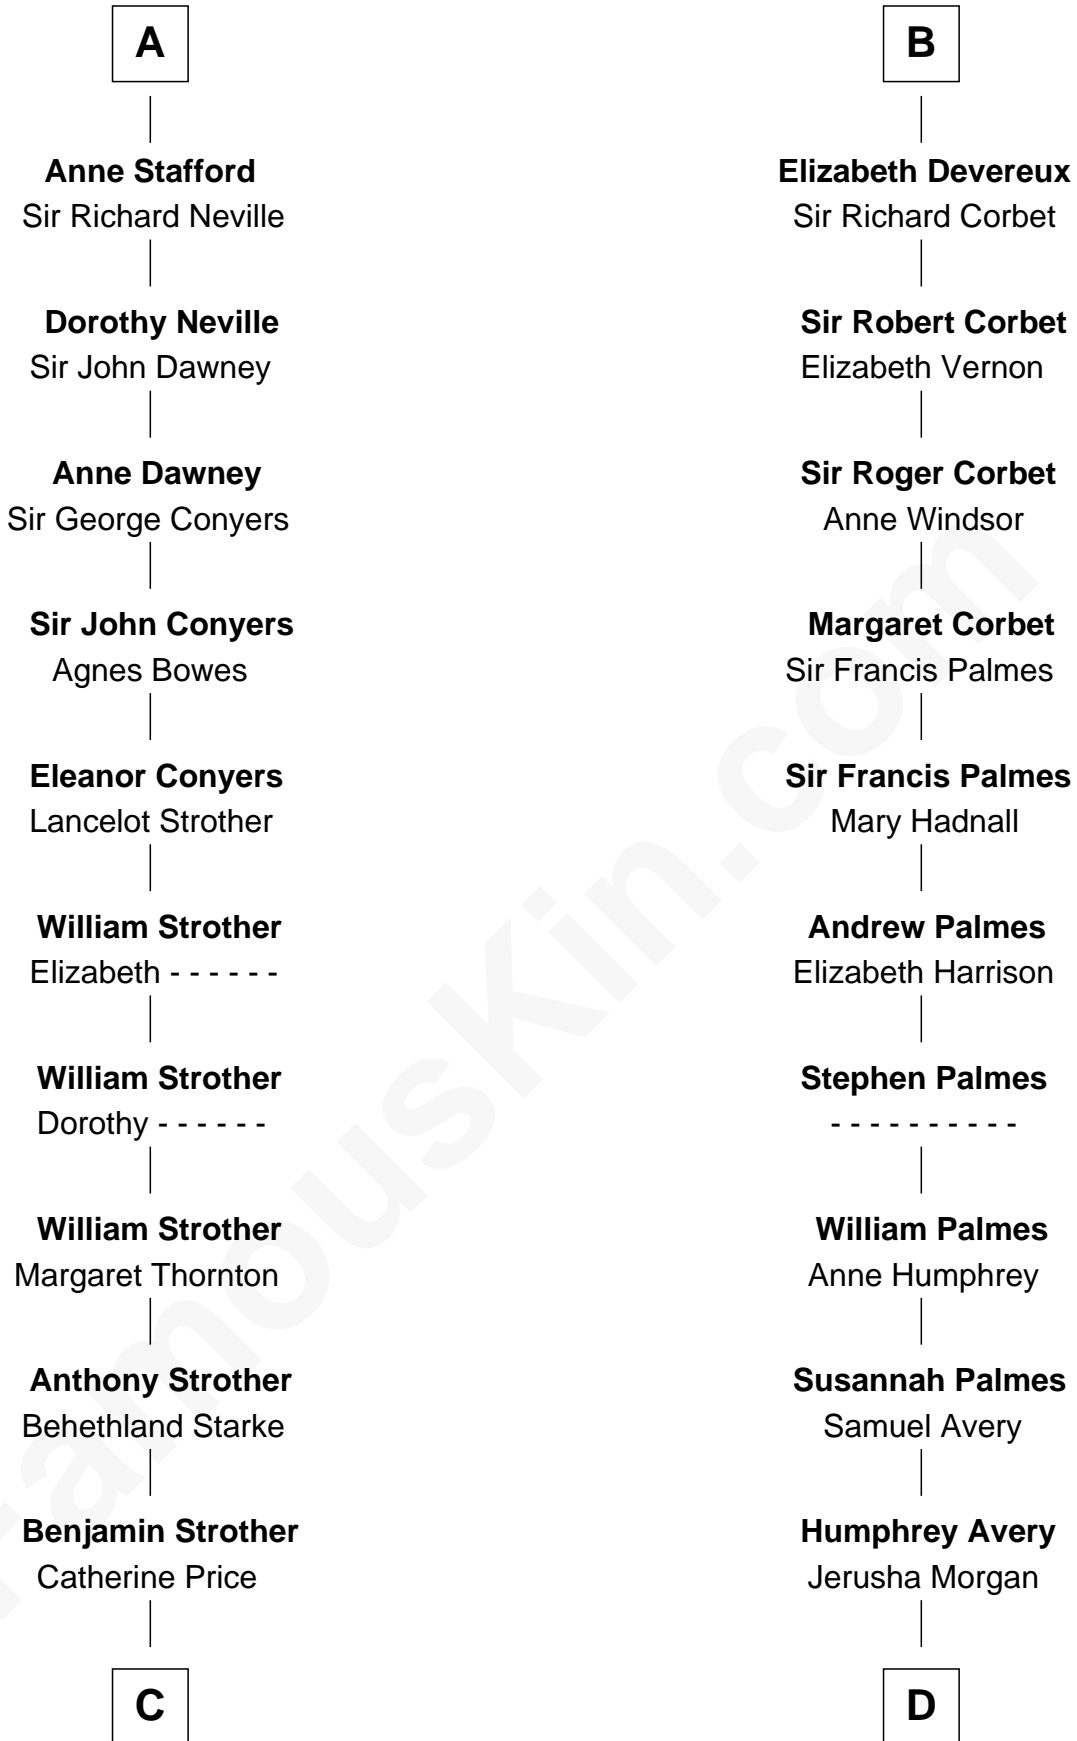

FamousKin.com Relationship Chart of

Randolph Scott

Movie Actor

21st cousin of

John D. Rockefeller

Founder of the Standard Oil Company

Nicholas de Stafford

C

Catherine Price Strother

Joseph Minor Crane

John William Crane

Margaret Ann Sadler

Joseph Minor Crane

Lavinia Lionberger

Lucy Lionberger Crane

George Grant Scott

Randolph Scott

Movie Actor

D

Solomon Avery

Hannah Punderson

Miles Avery

Malinda Pixley

Lucy Avery

Godfrey Lewis Rockefeller

William Avery Rockefeller

Eliza Davison

John D. Rockefeller

Founder of the Standard Oil Company