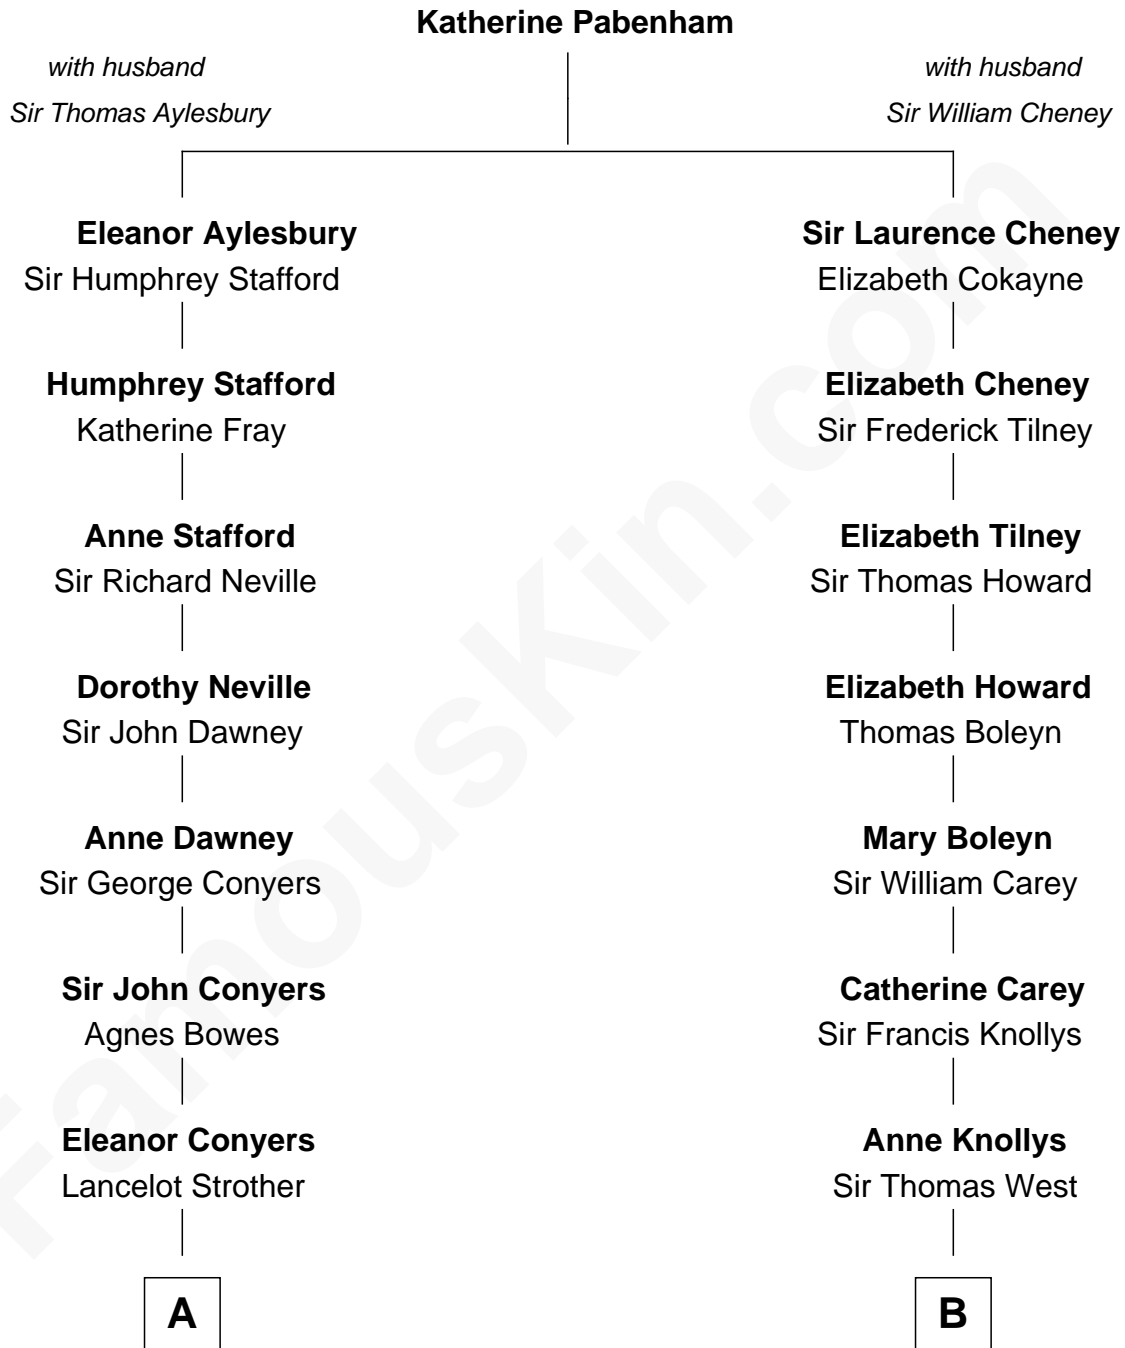

**FamousKin.com**  
**Relationship Chart of**  
**Randolph Scott**  
*Movie Actor*

16th cousin 2 times removed of

**Nelson Rockefeller**  
*41st U.S. Vice-President*

C

**John Davison Rockefeller**

Abby Greene Aldrich

**Nelson Rockefeller**

*41st U.S. Vice-President*

FamousKin.com