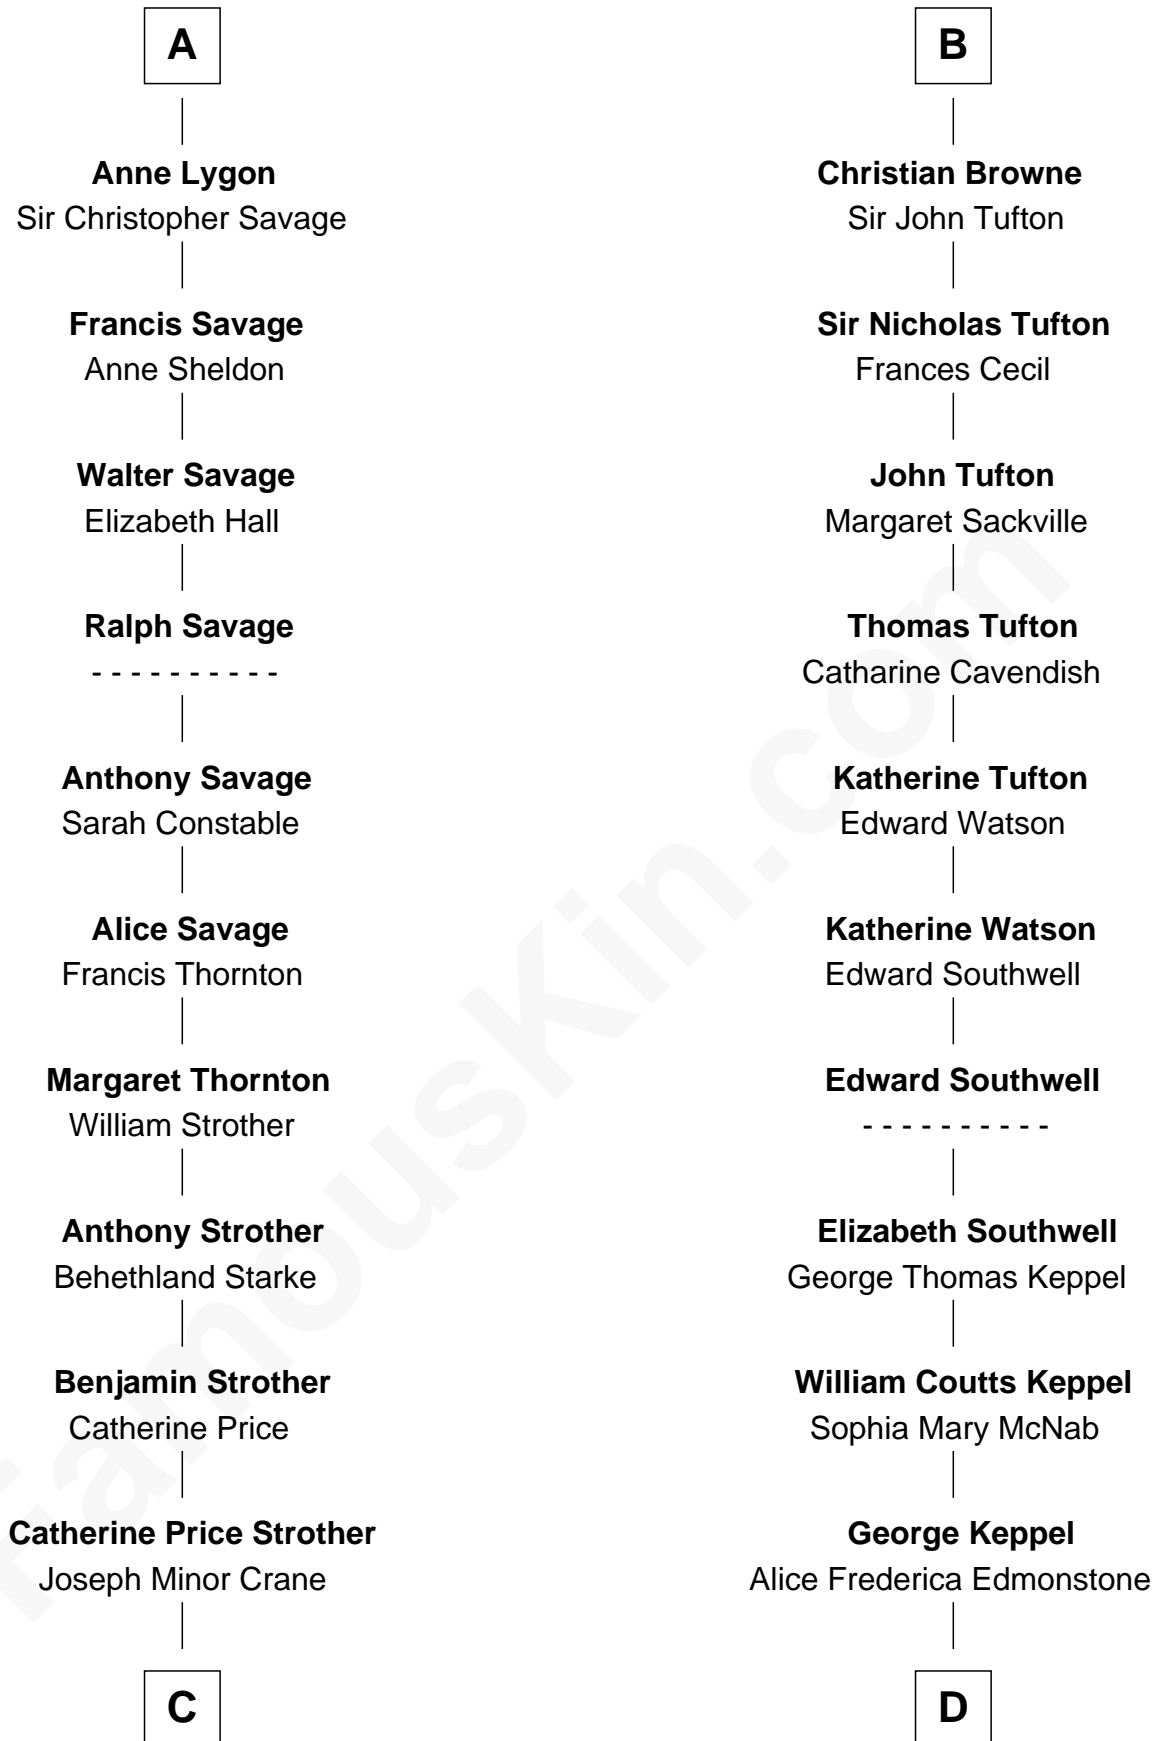

FamousKin.com
Relationship Chart of
Randolph Scott
Movie Actor

19th cousin 1 time removed of

Camilla Parker Bowles
Queen Consort of the United Kingdom

C

John William Crane
Margaret Ann Sadler

Joseph Minor Crane
Lavinia Lionberger

Lucy Lionberger Crane
George Grant Scott

Randolph Scott
Movie Actor

D

Sonia Rosemary Keppel
Roland Calvert Cubitt

Rosalind Maud Cubitt
Bruce Middleton Hope Shand

Camilla Parker Bowles
Queen Consort