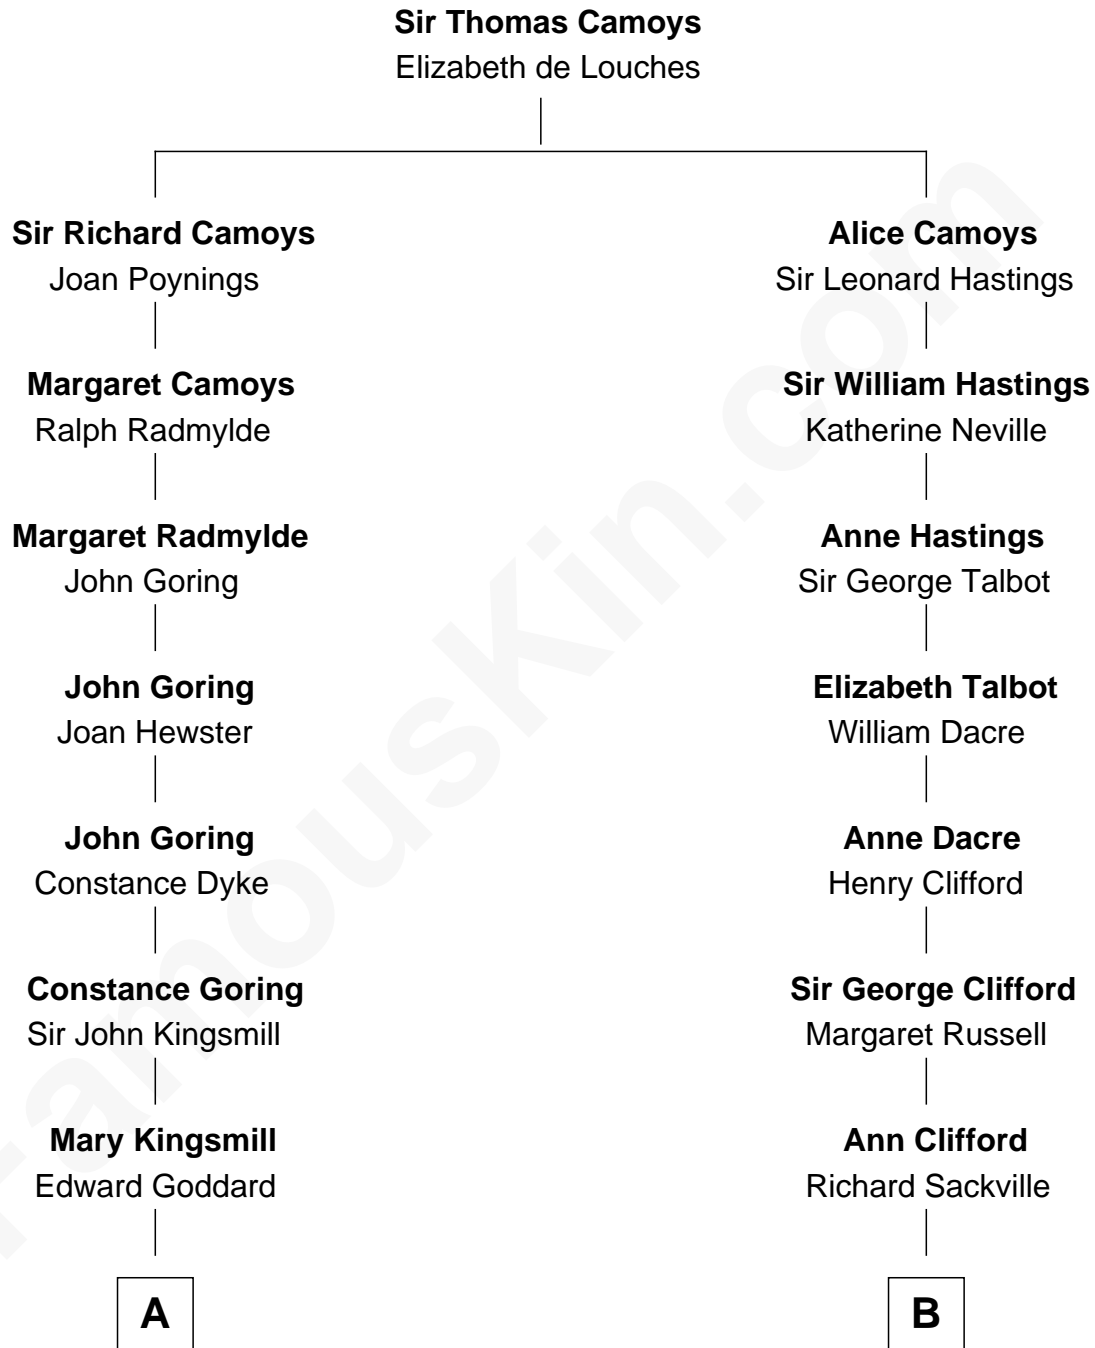

**FamousKin.com**  
**Relationship Chart of**  
**Randolph Scott**  
*Movie Actor*

17th cousin 2 times removed of

**Camilla Parker Bowles**  
*Queen Consort of the United Kingdom*

**C**

—  
**Joseph Minor Crane**

Lavinia Lionberger

—  
**Lucy Lionberger Crane**

George Grant Scott

—  
**Randolph Scott**

*Movie Actor*

FamousKin.com