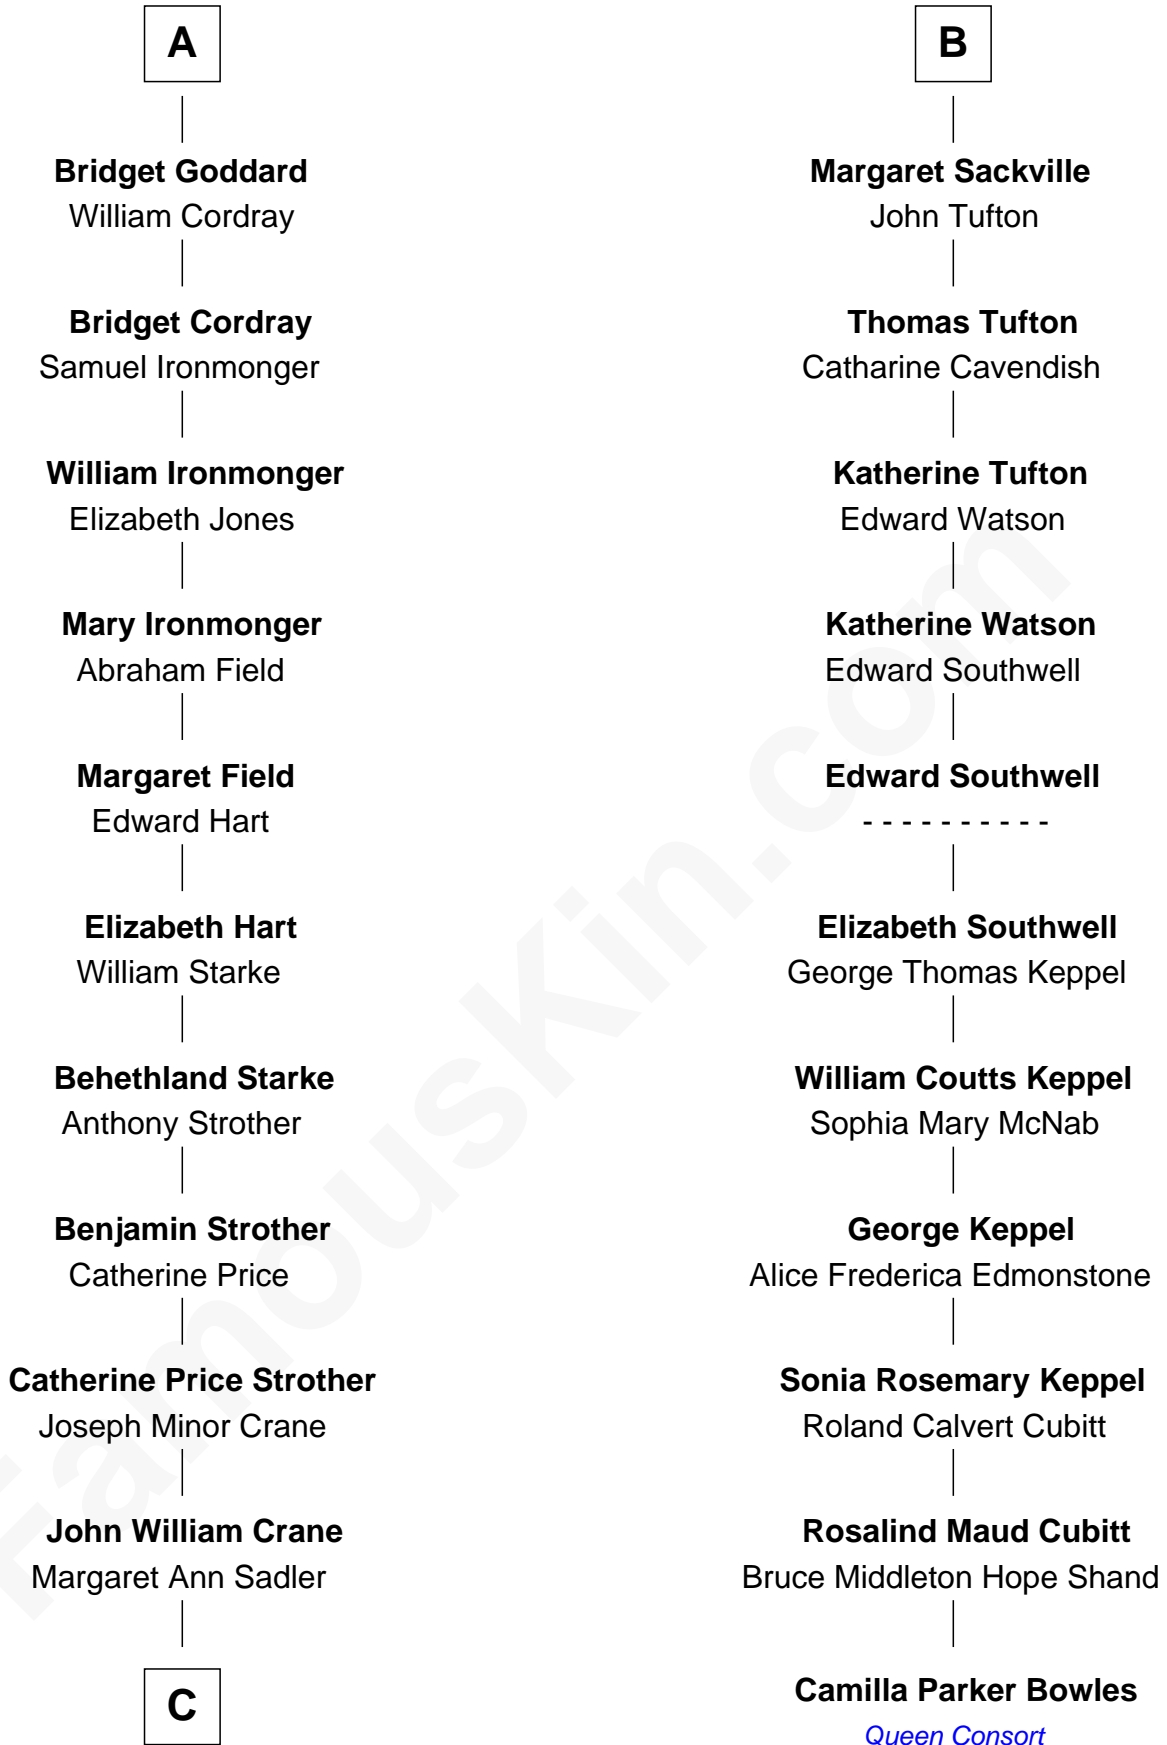

**FamousKin.com**  
**Relationship Chart of**  
**Randolph Scott**  
*Movie Actor*

17th cousin 2 times removed of

**Camilla Parker Bowles**  
*Queen Consort of the United Kingdom*

**C**

—  
**Joseph Minor Crane**

Lavinia Lionberger

—  
**Lucy Lionberger Crane**

George Grant Scott

—  
**Randolph Scott**

*Movie Actor*

FamousKin.com