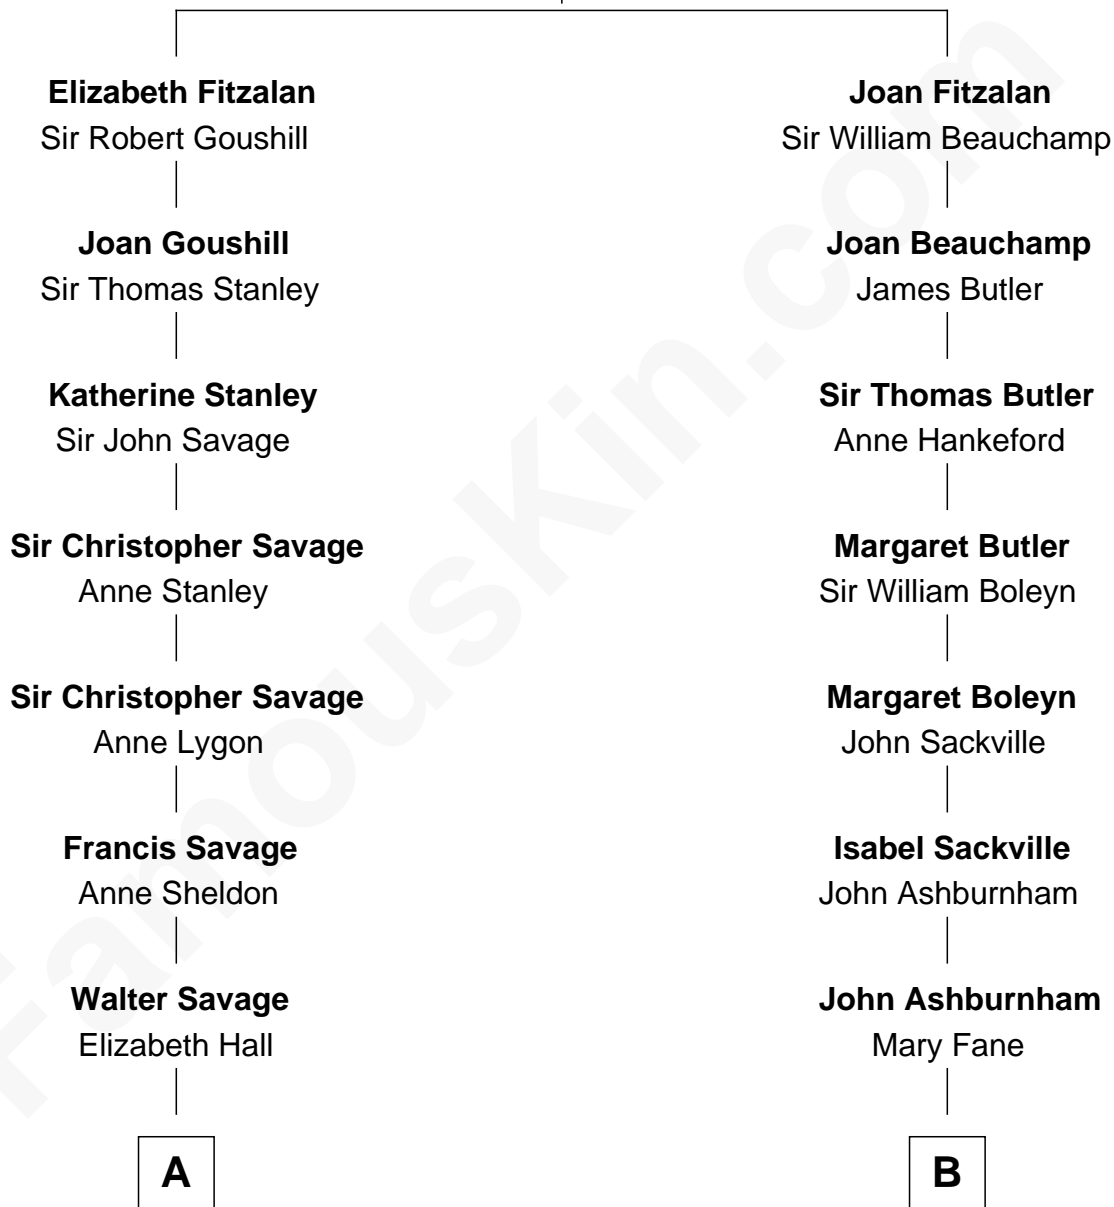

FamousKin.com
Relationship Chart of
Randolph Scott
Movie Actor

17th cousin 2 times removed of

Camilla Parker Bowles
Queen Consort of the United Kingdom

Sir Richard Fitzalan
 Elizabeth de Bohun

C

—
Sonia Rosemary Keppel

Roland Calvert Cubitt

—
Rosalind Maud Cubitt

Bruce Middleton Hope Shand

—
Camilla Parker Bowles

Queen Consort

FamousKin.com