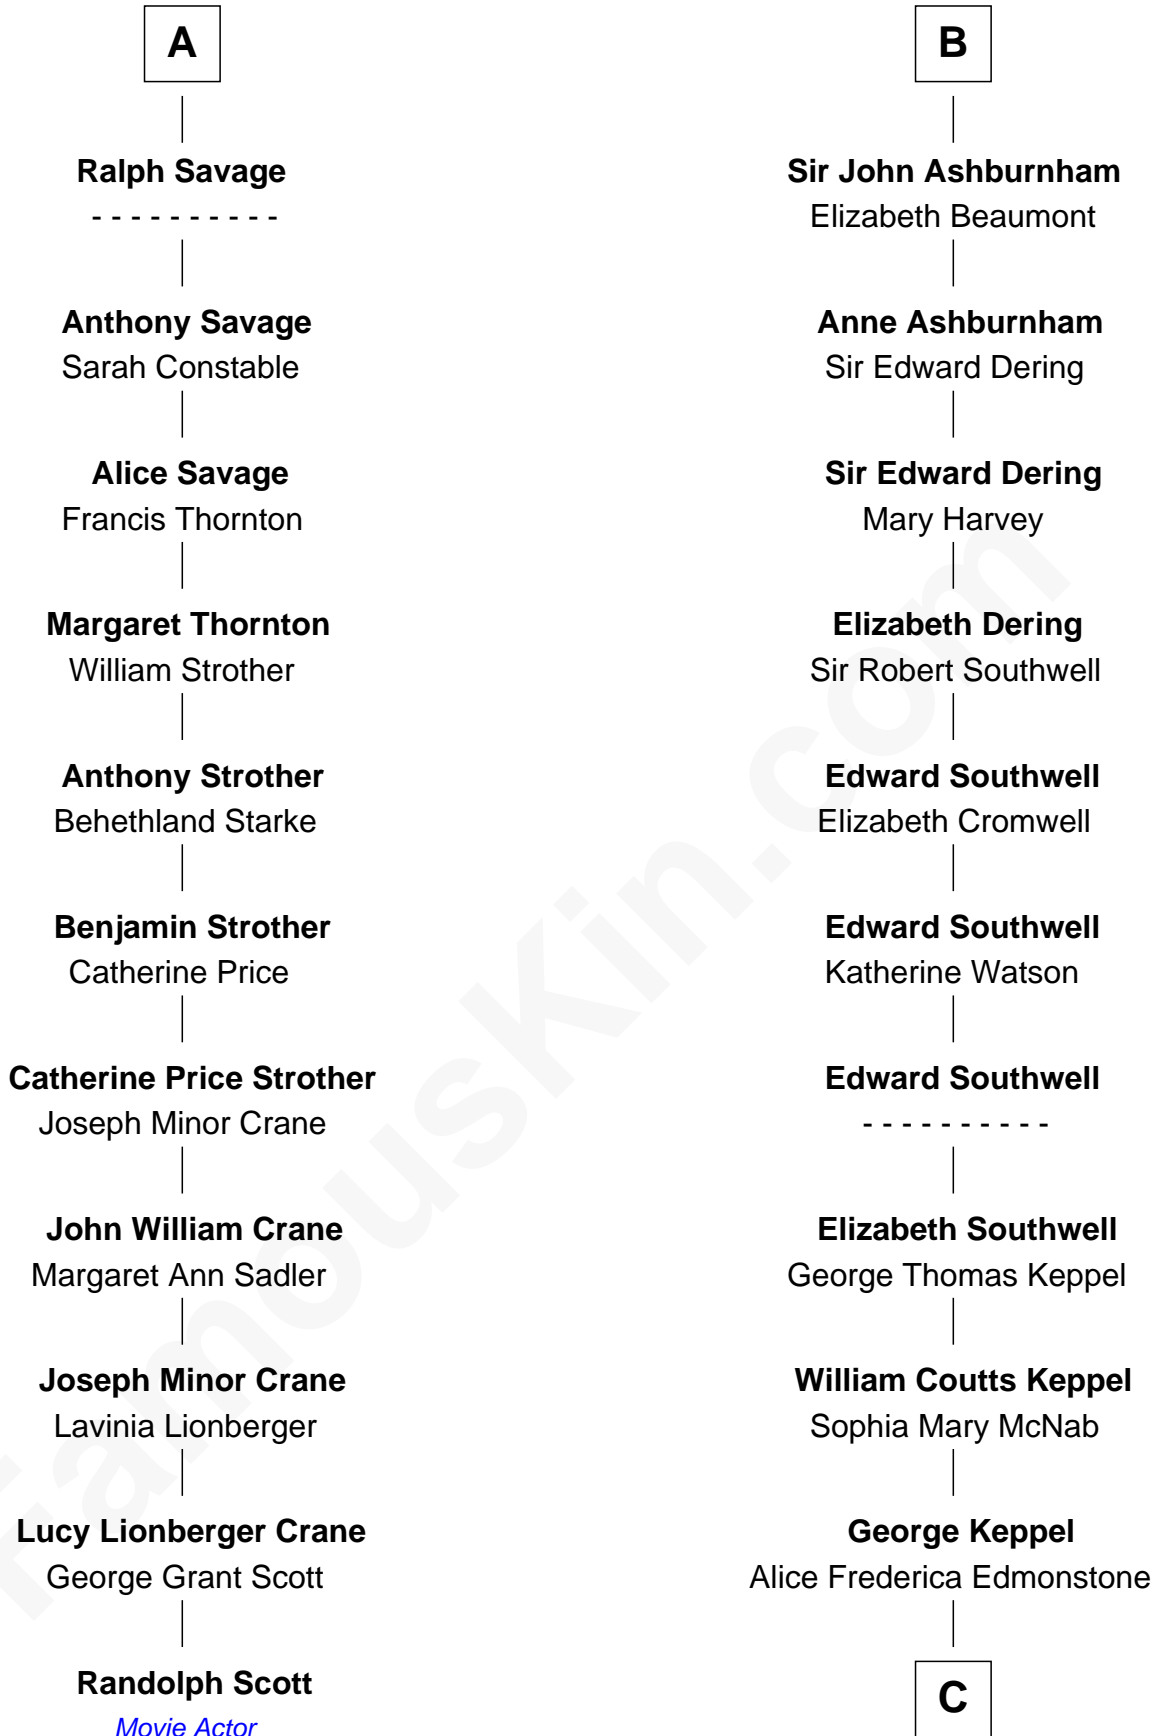

FamousKin.com
Relationship Chart of
Randolph Scott
Movie Actor

17th cousin 2 times removed of

Camilla Parker Bowles
Queen Consort of the United Kingdom

Sir Richard Fitzalan
 Elizabeth de Bohun

C

—
Sonia Rosemary Keppel

Roland Calvert Cubitt

—
Rosalind Maud Cubitt

Bruce Middleton Hope Shand

—
Camilla Parker Bowles

Queen Consort

FamousKin.com