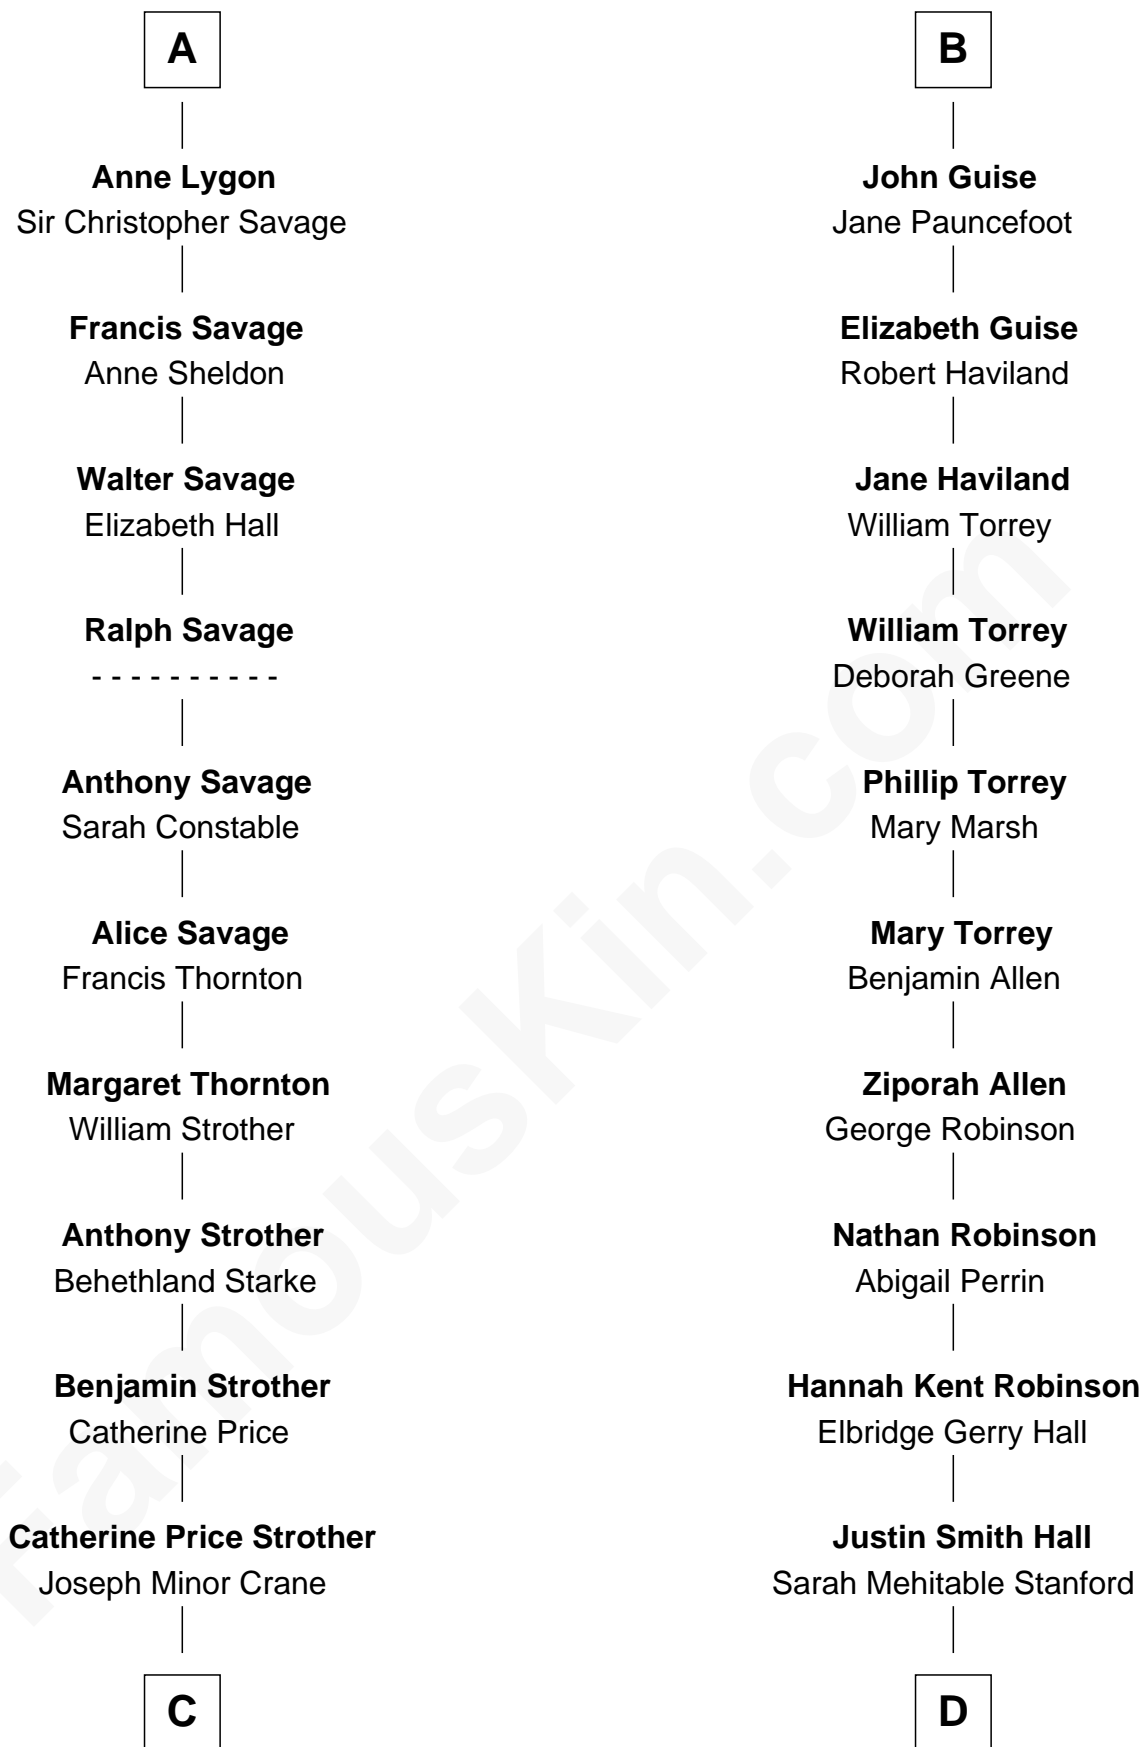

# FamousKin.com Relationship Chart of

**Randolph Scott**

*Movie Actor*

19th cousin 1 time removed of

**Raquel Welch**

*Movie Actress*

**Margaret de Audley**

Ralph de Stafford

**C**

**John William Crane**  
Margaret Ann Sadler

**Joseph Minor Crane**  
Lavinia Lionberger

**Lucy Lionberger Crane**  
George Grant Scott

**Randolph Scott**  
*Movie Actor*

**D**

**Emery Stanford Hall**  
Clara Louise Adams

**Josephine Sarah Hall**  
Armando Carlos Tejada

**Raquel Welch**  
*aka Raquel Welch*